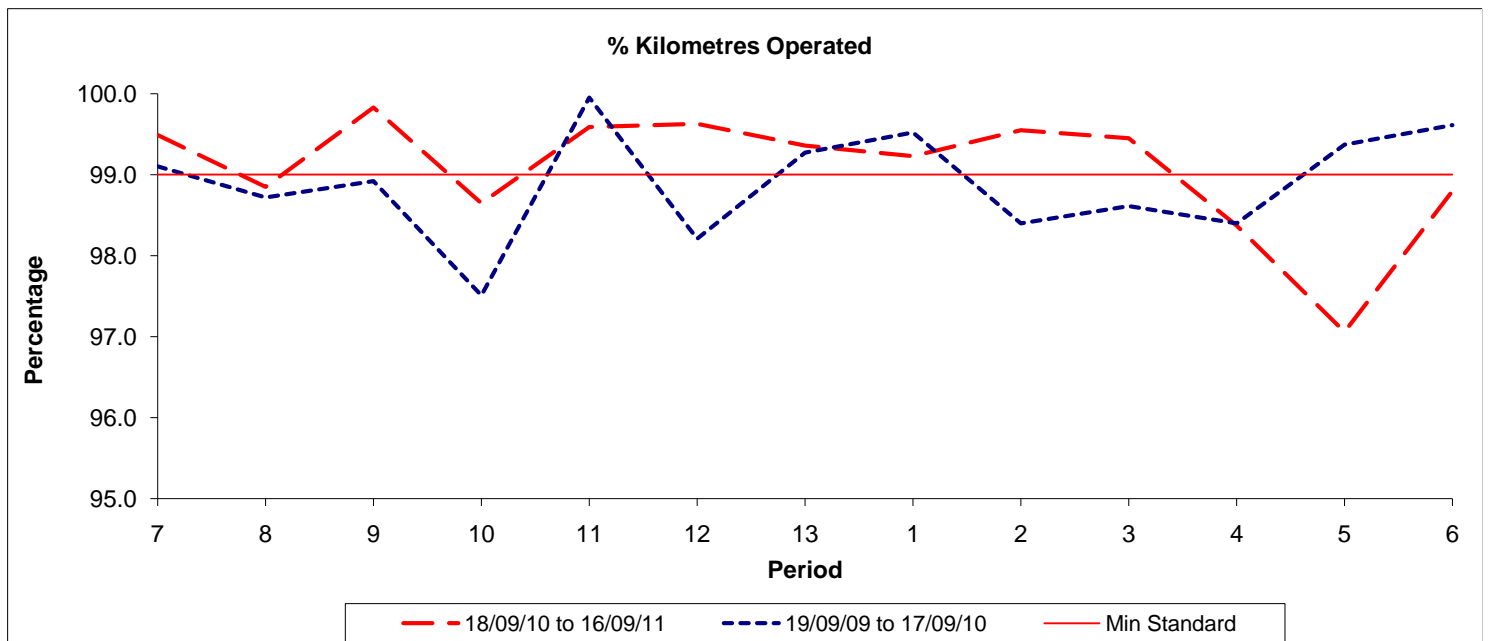

**Reliability Performance ( Low Frequency )**

Date Range / Period	7	8	9	10	11	12	13	1	2	3	4	5	6
18/09/10 to 16/09/11	81.70	76.00	72.20	73.90	71.00	73.20	76.50	81.10	87.40	83.10	79.50	73.70	70.50
19/09/09 to 17/09/10	87.90	87.10	87.90	91.60	93.00	92.00	91.40	90.20	90.90	90.10	83.40	85.10	82.30
Min Standard	85.00	85.00	85.00	85.00	85.00	85.00	85.00	85.00	85.00	85.00	85.00	85.00	85.00

On Time figures are based on 12 weeks data

**Kilometre Performance**

Date Range / Period	7	8	9	10	11	12	13	1	2	3	4	5	6
18/09/10 to 16/09/11	99.49	98.85	99.83	98.65	99.59	99.63	99.36	99.23	99.55	99.45	98.37	97.06	98.80
19/09/09 to 17/09/10	99.10	98.72	98.92	97.51	99.95	98.21	99.27	99.52	98.40	98.61	98.40	99.37	99.61
Min Standard	99.00	99.00	99.00	99.00	99.00	99.00	99.00	99.00	99.00	99.00	99.00	99.00	99.00

Kilometre figures are based on 4 weeks data