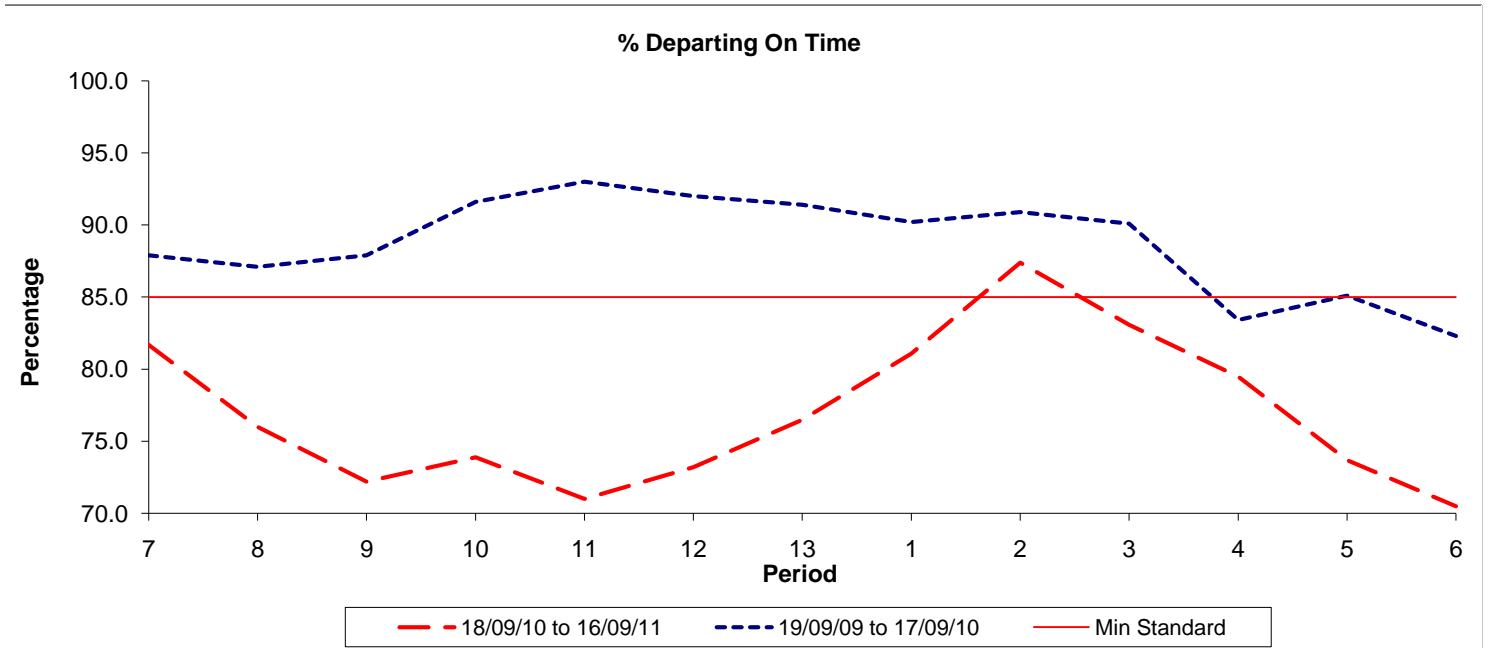

**Reliability Performance ( Low Frequency )**

Date Range / Period	7	8	9	10	11	12	13	1	2	3	4	5	6
18/09/10 to 16/09/11	81.70	76.00	72.20	73.90	71.00	73.20	76.50	81.10	87.40	83.10	79.50	73.70	70.50
19/09/09 to 17/09/10	87.90	87.10	87.90	91.60	93.00	92.00	91.40	90.20	90.90	90.10	83.40	85.10	82.30
Min Standard	85.00	85.00	85.00	85.00	85.00	85.00	85.00	85.00	85.00	85.00	85.00	85.00	85.00

On Time figures are based on 12 weeks data

**Kilometre Performance**

Date Range / Period	7	8	9	10	11	12	13	1	2	3	4	5	6
18/09/10 to 16/09/11	99.49	98.85	99.83	98.65	99.59	99.63	99.36	99.23	99.55	99.45	98.37	97.06	98.80
19/09/09 to 17/09/10	99.10	98.72	98.92	97.51	99.95	98.21	99.27	99.52	98.40	98.61	98.40	99.37	99.61
Min Standard	99.00	99.00	99.00	99.00	99.00	99.00	99.00	99.00	99.00	99.00	99.00	99.00	99.00

Kilometre figures are based on 4 weeks data