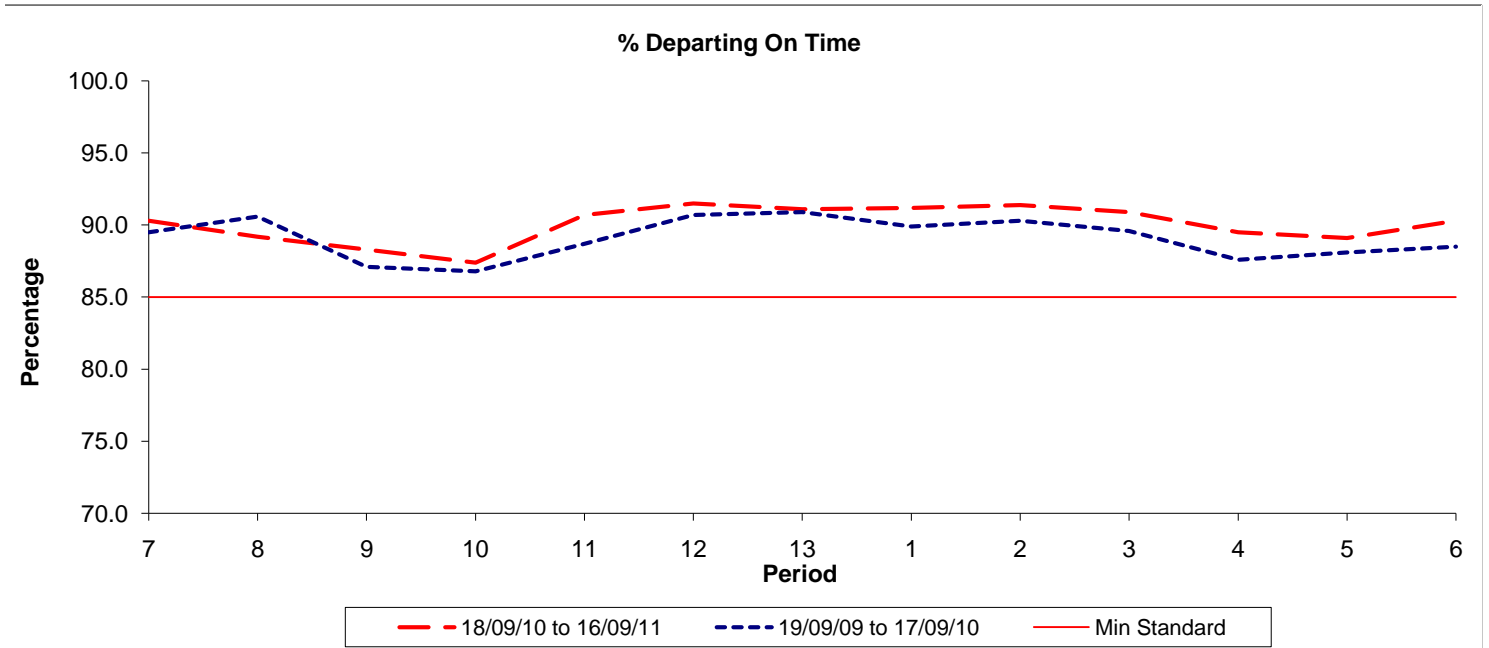

Reliability Performance (Low Frequency)

Date Range / Period	7	8	9	10	11	12	13	1	2	3	4	5	6
18/09/10 to 16/09/11	90.30	89.20	88.30	87.40	90.70	91.50	91.10	91.20	91.40	90.90	89.50	89.10	90.30
19/09/09 to 17/09/10	89.50	90.60	87.10	86.80	88.70	90.70	90.90	89.90	90.30	89.60	87.60	88.10	88.50
Min Standard	85.00	85.00	85.00	85.00	85.00	85.00	85.00	85.00	85.00	85.00	85.00	85.00	85.00

On Time figures are based on 12 weeks data

Kilometre Performance

Date Range / Period	7	8	9	10	11	12	13	1	2	3	4	5	6
18/09/10 to 16/09/11	98.73	99.08	98.32	98.86	99.47	99.22	99.23	99.23	99.07	99.39	99.10	99.04	99.28
19/09/09 to 17/09/10	96.80	96.01	98.22	98.45	99.27	98.36	98.45	98.67	98.75	99.11	98.85	99.03	99.43
Min Standard	99.00	99.00	99.00	99.00	99.00	99.00	99.00	99.00	99.00	99.00	99.00	99.00	99.00

Kilometre figures are based on 4 weeks data