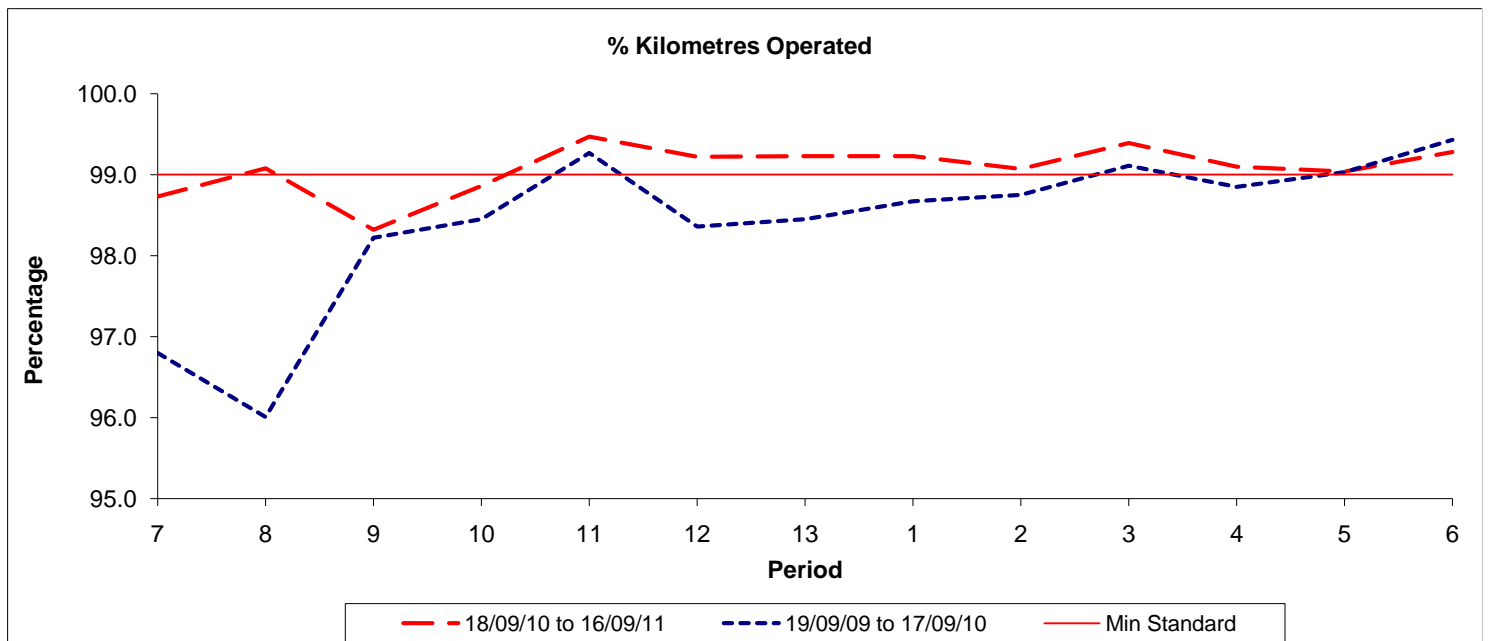

Reliability Performance (Low Frequency)

Date Range / Period	7	8	9	10	11	12	13	1	2	3	4	5	6
18/09/10 to 16/09/11	90.30	89.20	88.30	87.40	90.70	91.50	91.10	91.20	91.40	90.90	89.50	89.10	90.30
19/09/09 to 17/09/10	89.50	90.60	87.10	86.80	88.70	90.70	90.90	89.90	90.30	89.60	87.60	88.10	88.50
Min Standard	85.00	85.00	85.00	85.00	85.00	85.00	85.00	85.00	85.00	85.00	85.00	85.00	85.00

On Time figures are based on 12 weeks data

Kilometre Performance

Date Range / Period	7	8	9	10	11	12	13	1	2	3	4	5	6
18/09/10 to 16/09/11	98.73	99.08	98.32	98.86	99.47	99.22	99.23	99.23	99.07	99.39	99.10	99.04	99.28
19/09/09 to 17/09/10	96.80	96.01	98.22	98.45	99.27	98.36	98.45	98.67	98.75	99.11	98.85	99.03	99.43
Min Standard	99.00	99.00	99.00	99.00	99.00	99.00	99.00	99.00	99.00	99.00	99.00	99.00	99.00

Kilometre figures are based on 4 weeks data