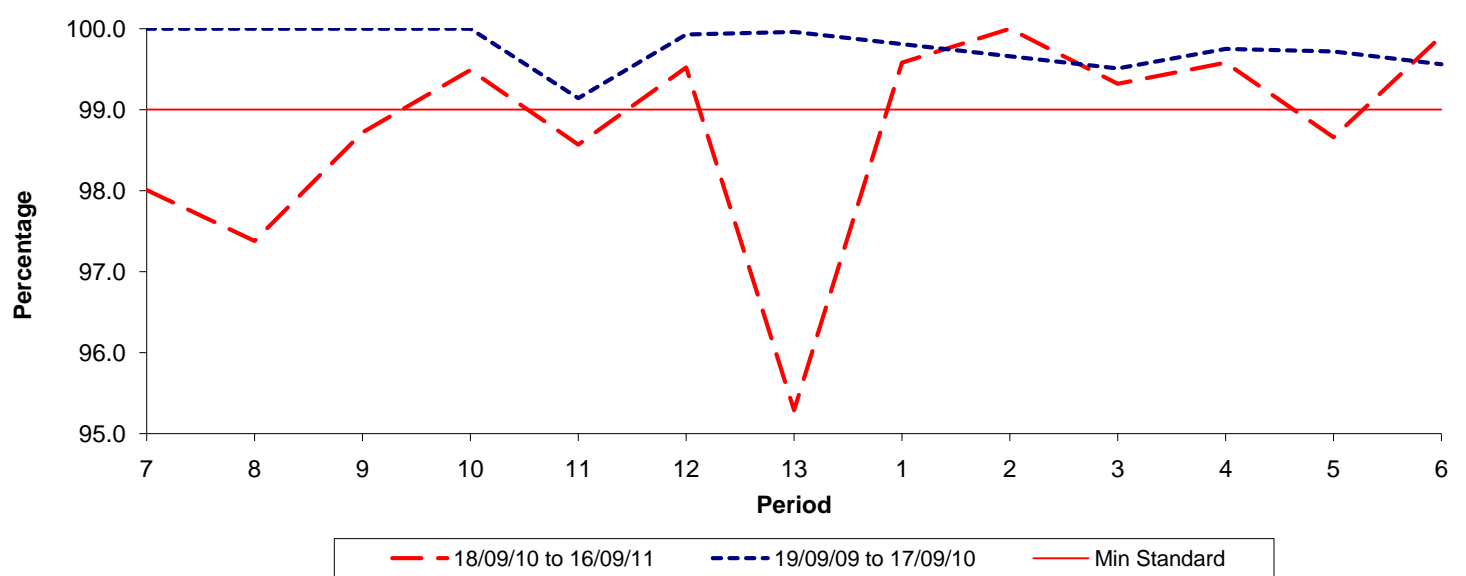

Reliability Performance (Low Frequency)

% Departing On Time

Date Range / Period	7	8	9	10	11	12	13	1	2	3	4	5	6
18/09/10 to 16/09/11													
19/09/09 to 17/09/10													
Min Standard													

On Time figures are based on 12 weeks data

Kilometre Performance

% Kilometres Operated

Date Range / Period	7	8	9	10	11	12	13	1	2	3	4	5	6
18/09/10 to 16/09/11	98.01	97.38	98.72	99.49	98.57	99.52	95.29	99.58	100.00	99.32	99.58	98.66	99.91
19/09/09 to 17/09/10	100.00	100.00	100.00	100.00	99.14	99.93	99.96	99.81	99.66	99.51	99.75	99.72	99.56
Min Standard	99.00	99.00	99.00	99.00	99.00	99.00	99.00	99.00	99.00	99.00	99.00	99.00	99.00

Kilometre figures are based on 4 weeks data