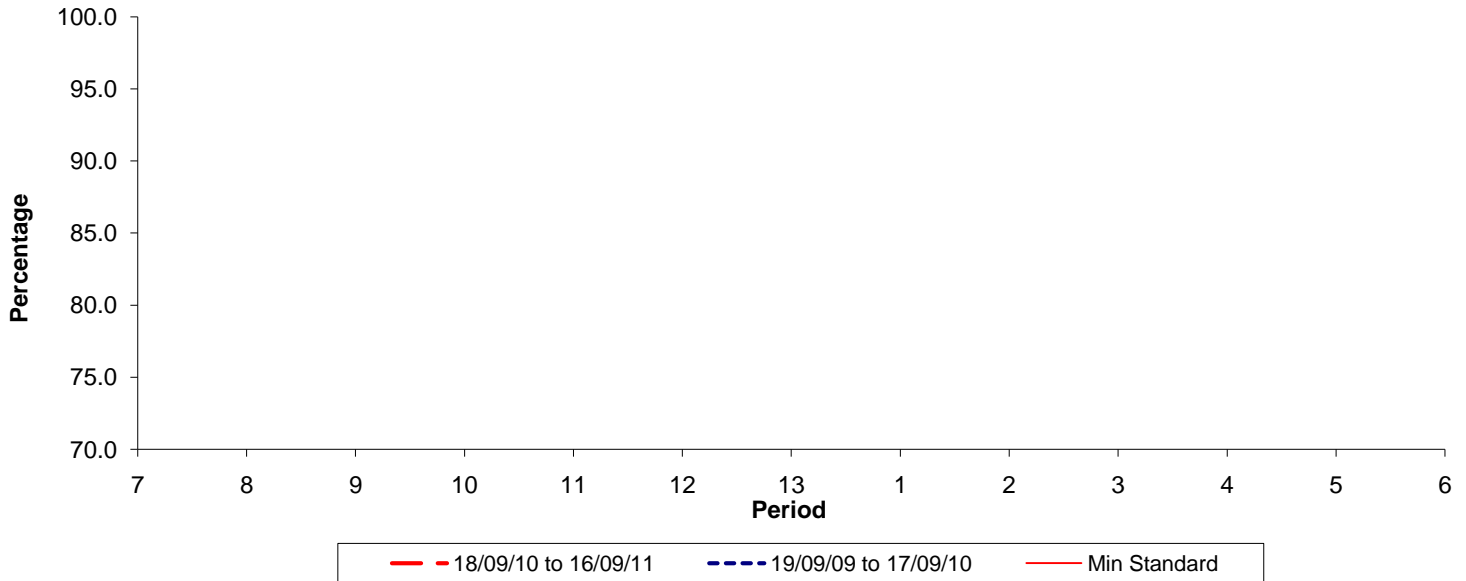

Reliability Performance (Low Frequency)

% Departing On Time

Date Range / Period	7	8	9	10	11	12	13	1	2	3	4	5	6
18/09/10 to 16/09/11													
19/09/09 to 17/09/10													
Min Standard													

On Time figures are based on 12 weeks data

Kilometre Performance

% Kilometres Operated

Date Range / Period	7	8	9	10	11	12	13	1	2	3	4	5	6
18/09/10 to 16/09/11	98.01	97.38	98.72	99.49	98.57	99.52	95.29	99.58	100.00	99.32	99.58	98.66	99.91
19/09/09 to 17/09/10	100.00	100.00	100.00	100.00	99.14	99.93	99.96	99.81	99.66	99.51	99.75	99.72	99.56
Min Standard	99.00	99.00	99.00	99.00	99.00	99.00	99.00	99.00	99.00	99.00	99.00	99.00	99.00

Kilometre figures are based on 4 weeks data