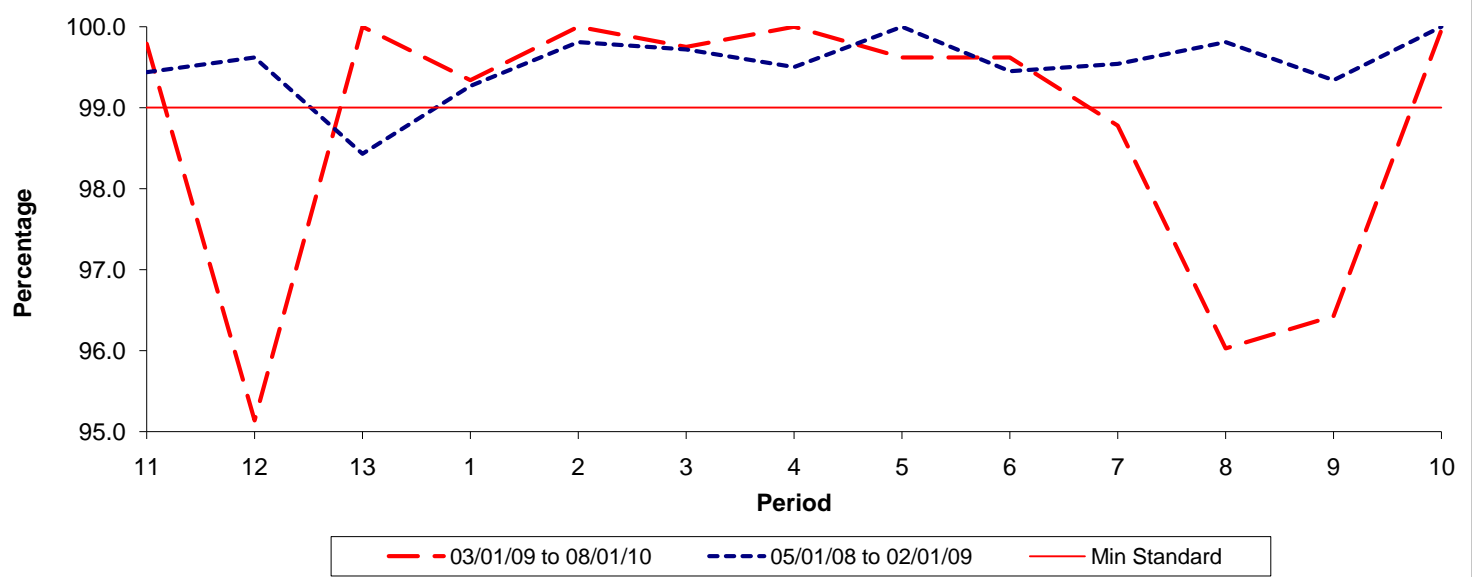

Reliability Performance (Low Frequency)

% Departing On Time

Date Range / Period	11	12	13	1	2	3	4	5	6	7	8	9	10
03/01/09 to 08/01/10													
05/01/08 to 02/01/09													
Min Standard													

On Time figures are based on 12 weeks data

Kilometre Performance

% Kilometres Operated

Date Range / Period	11	12	13	1	2	3	4	5	6	7	8	9	10
03/01/09 to 08/01/10	99.79	95.14	100.00	99.34	100.00	99.75	100.00	99.62	99.62	98.78	96.03	96.43	99.96
05/01/08 to 02/01/09	99.44	99.62	98.43	99.27	99.81	99.72	99.50	100.00	99.45	99.54	99.81	99.34	100.00
Min Standard	99.00	99.00	99.00	99.00	99.00	99.00	99.00	99.00	99.00	99.00	99.00	99.00	99.00

Kilometre figures are based on 4 weeks data