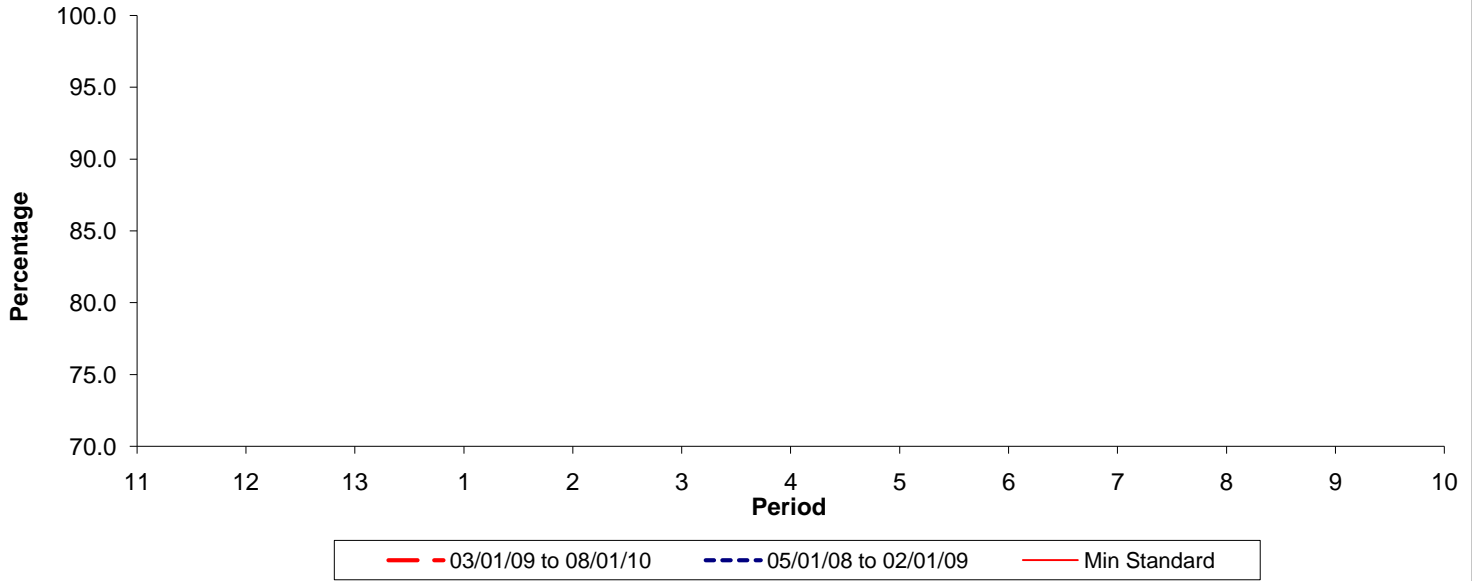

Reliability Performance (Low Frequency)

% Departing On Time

Date Range / Period	11	12	13	1	2	3	4	5	6	7	8	9	10
03/01/09 to 08/01/10													
05/01/08 to 02/01/09													
Min Standard													

On Time figures are based on 12 weeks data

Kilometre Performance

% Kilometres Operated

Date Range / Period	11	12	13	1	2	3	4	5	6	7	8	9	10
03/01/09 to 08/01/10	99.79	95.14	100.00	99.34	100.00	99.75	100.00	99.62	99.62	98.78	96.03	96.43	99.96
05/01/08 to 02/01/09	99.44	99.62	98.43	99.27	99.81	99.72	99.50	100.00	99.45	99.54	99.81	99.34	100.00
Min Standard	99.00	99.00	99.00	99.00	99.00	99.00	99.00	99.00	99.00	99.00	99.00	99.00	99.00

Kilometre figures are based on 4 weeks data