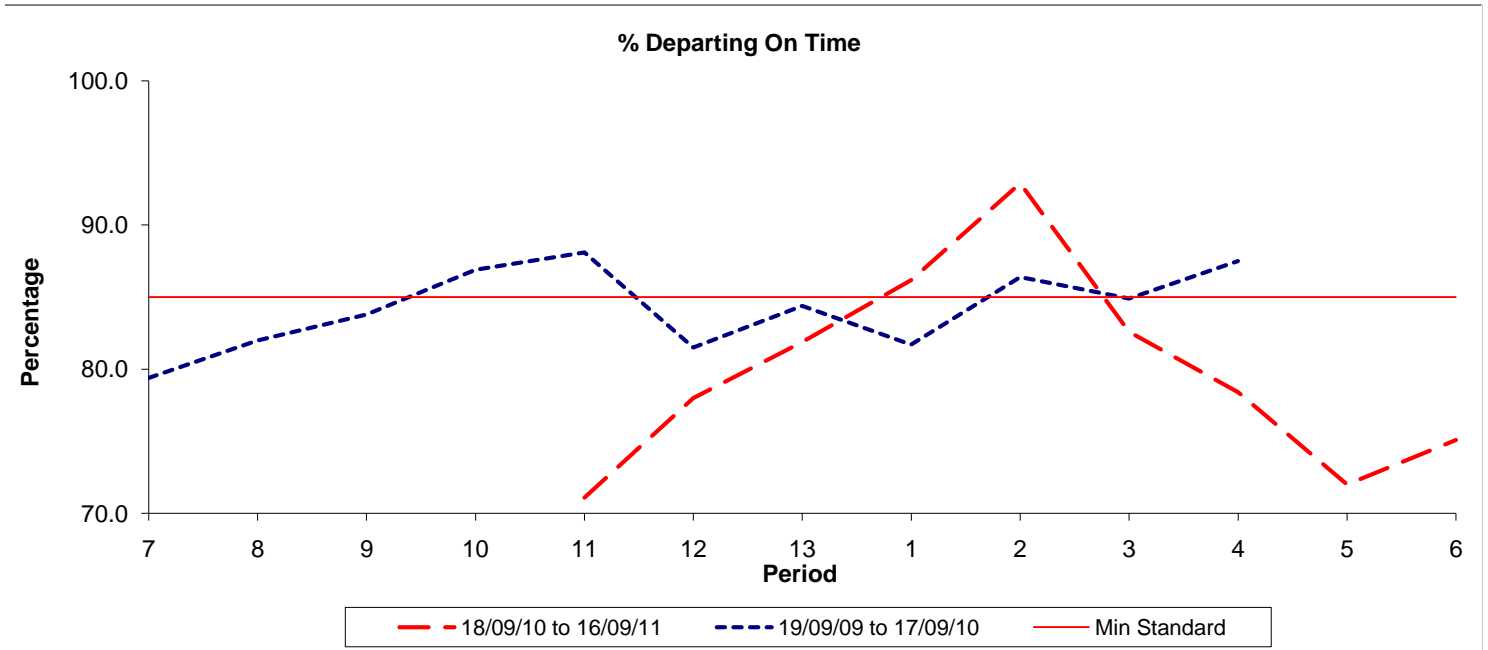

Reliability Performance (Low Frequency)

Date Range / Period	7	8	9	10	11	12	13	1	2	3	4	5	6
18/09/10 to 16/09/11					71.10	78.00	81.90	86.20	92.90	82.60	78.40	72.00	75.10
19/09/09 to 17/09/10	79.40	82.00	83.80	86.90	88.10	81.50	84.40	81.70	86.40	84.90	87.50		
Min Standard	85.00	85.00	85.00	85.00	85.00	85.00	85.00	85.00	85.00	85.00	85.00	85.00	85.00

On Time figures are based on 12 weeks data

Kilometre Performance

Date Range / Period	7	8	9	10	11	12	13	1	2	3	4	5	6
18/09/10 to 16/09/11	99.73	99.93	99.43	97.83	98.48	99.51	95.61	99.31	99.64	99.50	96.98	99.32	99.54
19/09/09 to 17/09/10	99.82	99.34	99.09	99.06	99.88	99.84	99.89	99.81	99.51	99.75	98.78	99.69	98.88
Min Standard	99.00	99.00	99.00	99.00	99.00	99.00	99.00	99.00	99.00	99.00	99.00	99.00	99.00

Kilometre figures are based on 4 weeks data