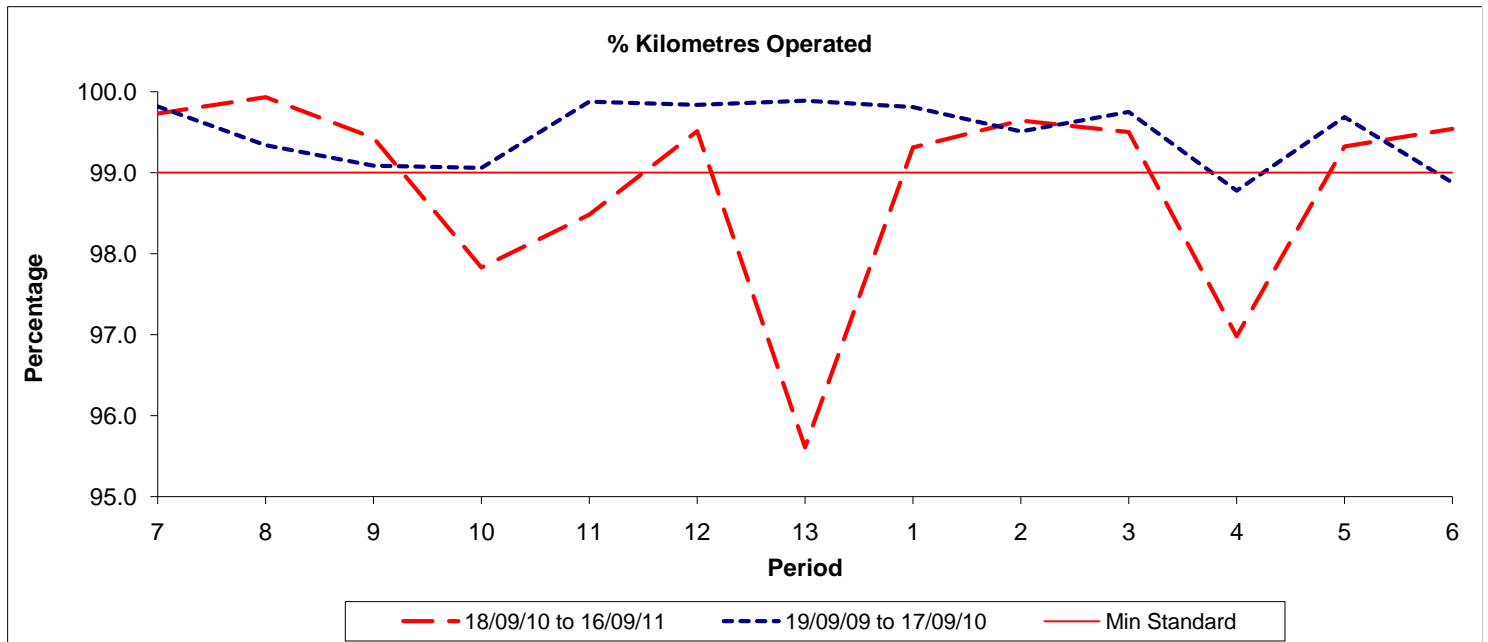

Reliability Performance (Low Frequency)

Date Range / Period	7	8	9	10	11	12	13	1	2	3	4	5	6
18/09/10 to 16/09/11					71.10	78.00	81.90	86.20	92.90	82.60	78.40	72.00	75.10
19/09/09 to 17/09/10	79.40	82.00	83.80	86.90	88.10	81.50	84.40	81.70	86.40	84.90	87.50		
Min Standard	85.00	85.00	85.00	85.00	85.00	85.00	85.00	85.00	85.00	85.00	85.00	85.00	85.00

On Time figures are based on 12 weeks data

Kilometre Performance

Date Range / Period	7	8	9	10	11	12	13	1	2	3	4	5	6
18/09/10 to 16/09/11	99.73	99.93	99.43	97.83	98.48	99.51	95.61	99.31	99.64	99.50	96.98	99.32	99.54
19/09/09 to 17/09/10	99.82	99.34	99.09	99.06	99.88	99.84	99.89	99.81	99.51	99.75	98.78	99.69	98.88
Min Standard	99.00	99.00	99.00	99.00	99.00	99.00	99.00	99.00	99.00	99.00	99.00	99.00	99.00

Kilometre figures are based on 4 weeks data