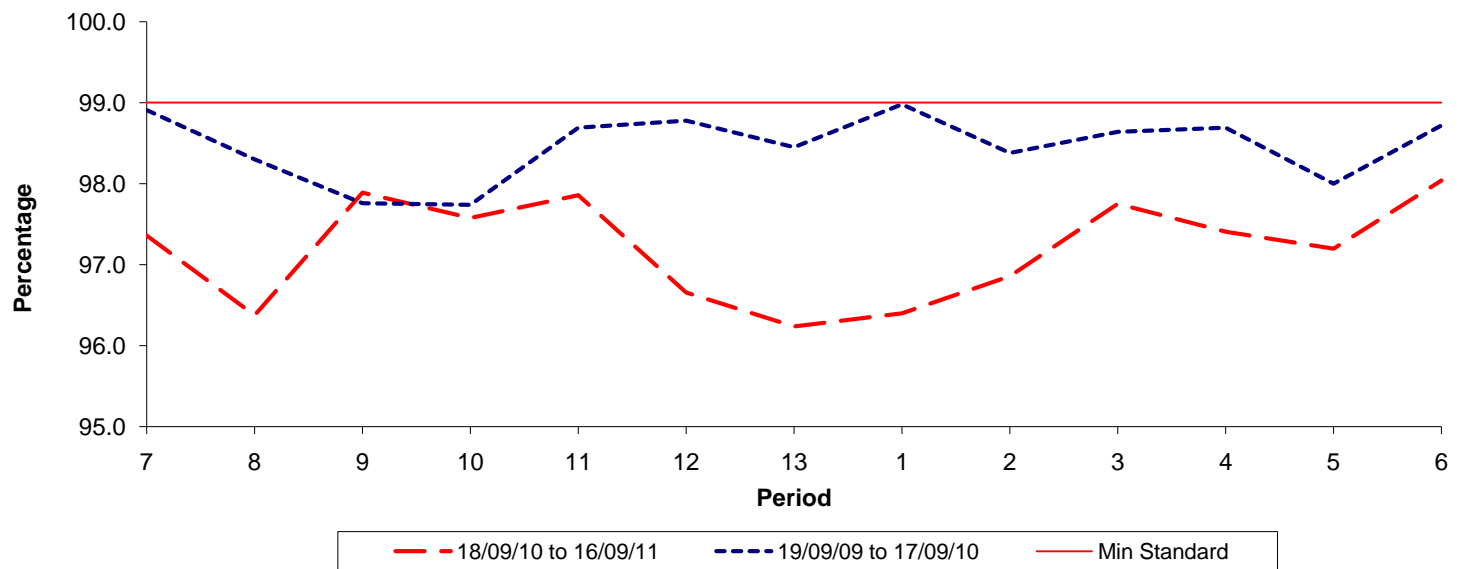

Reliability Performance (Low Frequency)

% Departing On Time

Date Range / Period	7	8	9	10	11	12	13	1	2	3	4	5	6
18/09/10 to 16/09/11	78.60	77.90	82.10	82.80	86.20	80.30	74.20	72.70	71.70	71.00	62.10	57.00	60.80
19/09/09 to 17/09/10	73.00	73.90	72.90	70.80	63.70	68.30	71.40	79.80	82.10	80.20	79.00	77.40	77.80
Min Standard	85.00	85.00	85.00	85.00	85.00	85.00	85.00	85.00	85.00	85.00	85.00	85.00	85.00

On Time figures are based on 12 weeks data

Kilometre Performance

% Kilometres Operated

Date Range / Period	7	8	9	10	11	12	13	1	2	3	4	5	6
18/09/10 to 16/09/11	97.36	96.38	97.89	97.58	97.86	96.66	96.24	96.40	96.86	97.75	97.41	97.20	98.04
19/09/09 to 17/09/10	98.91	98.30	97.76	97.74	98.69	98.78	98.45	98.98	98.38	98.64	98.69	98.00	98.72
Min Standard	99.00	99.00	99.00	99.00	99.00	99.00	99.00	99.00	99.00	99.00	99.00	99.00	99.00

Kilometre figures are based on 4 weeks data