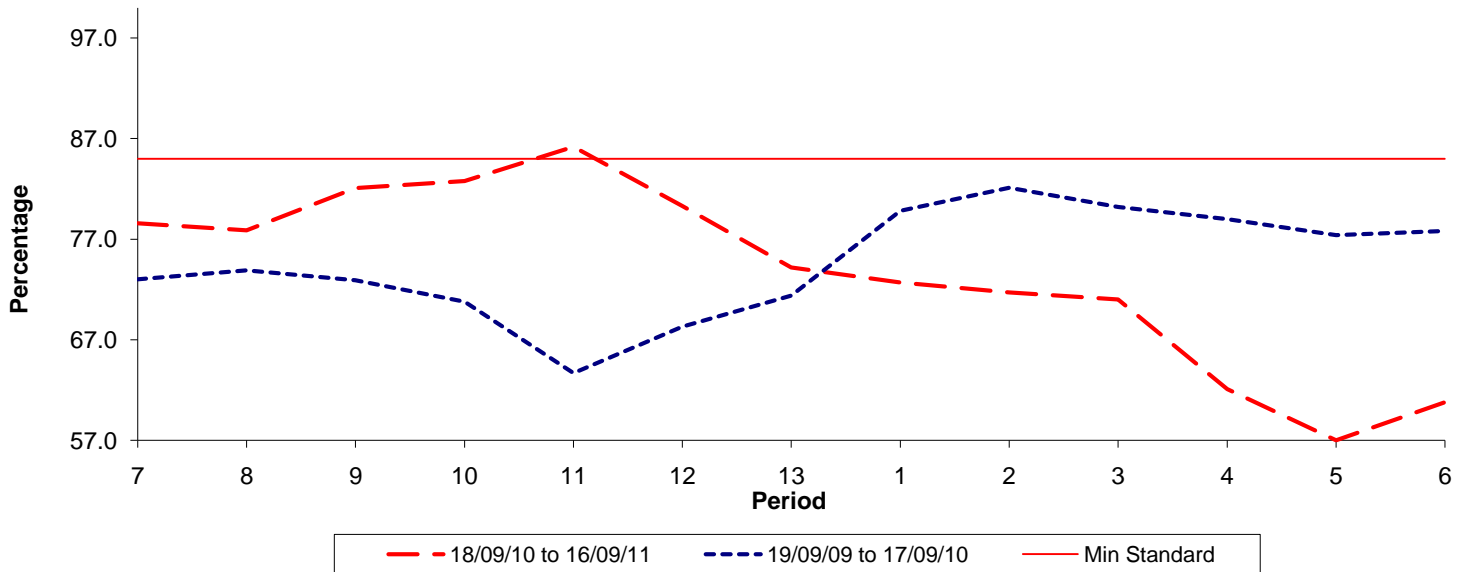

Reliability Performance (Low Frequency)

% Departing On Time

Date Range / Period	7	8	9	10	11	12	13	1	2	3	4	5	6
18/09/10 to 16/09/11	78.60	77.90	82.10	82.80	86.20	80.30	74.20	72.70	71.70	71.00	62.10	57.00	60.80
19/09/09 to 17/09/10	73.00	73.90	72.90	70.80	63.70	68.30	71.40	79.80	82.10	80.20	79.00	77.40	77.80
Min Standard	85.00	85.00	85.00	85.00	85.00	85.00	85.00	85.00	85.00	85.00	85.00	85.00	85.00

On Time figures are based on 12 weeks data

Kilometre Performance

% Kilometres Operated

Date Range / Period	7	8	9	10	11	12	13	1	2	3	4	5	6
18/09/10 to 16/09/11	97.36	96.38	97.89	97.58	97.86	96.66	96.24	96.40	96.86	97.75	97.41	97.20	98.04
19/09/09 to 17/09/10	98.91	98.30	97.76	97.74	98.69	98.78	98.45	98.98	98.38	98.64	98.69	98.00	98.72
Min Standard	99.00	99.00	99.00	99.00	99.00	99.00	99.00	99.00	99.00	99.00	99.00	99.00	99.00

Kilometre figures are based on 4 weeks data