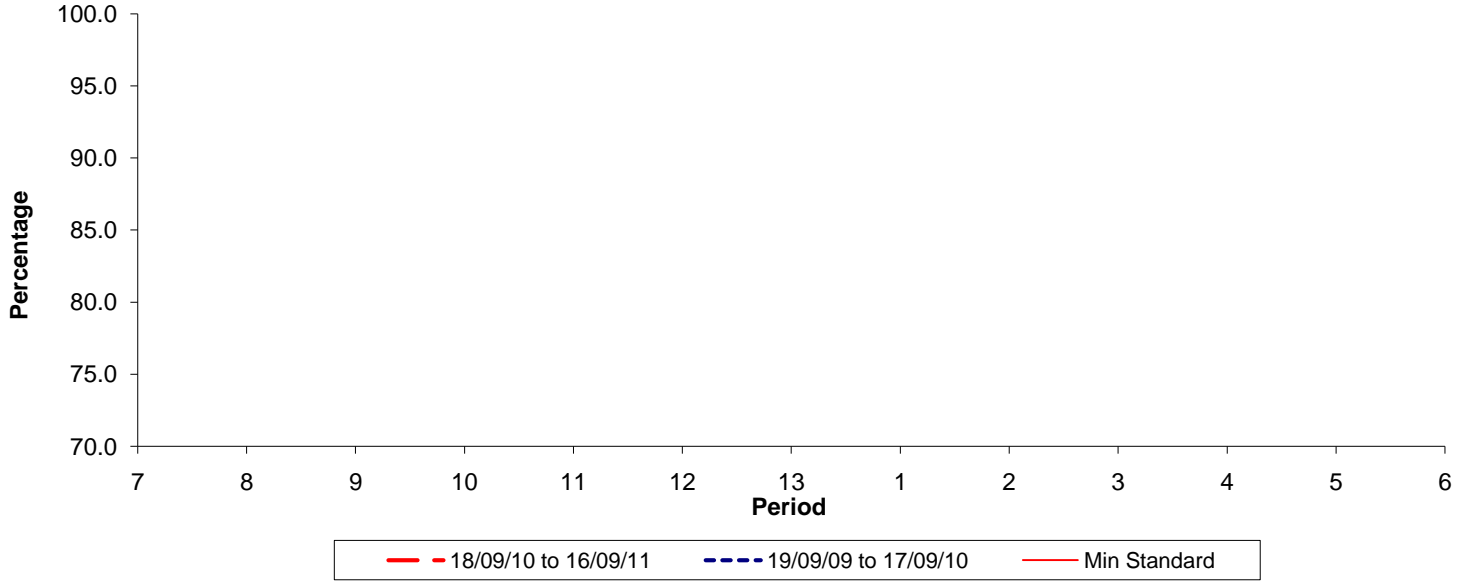

Reliability Performance (Low Frequency)

% Departing On Time

Date Range / Period	7	8	9	10	11	12	13	1	2	3	4	5	6
18/09/10 to 16/09/11													
19/09/09 to 17/09/10													
Min Standard													

On Time figures are based on 12 weeks data

Kilometre Performance

% Kilometres Operated

Date Range / Period	7	8	9	10	11	12	13	1	2	3	4	5	6
18/09/10 to 16/09/11	98.56	99.29	98.25	96.83	99.02	98.23	99.06	99.45	98.88	98.33	97.68	95.63	99.93
19/09/09 to 17/09/10	99.10	97.92	98.00	98.52	98.60	99.16	98.34	96.81	96.66	95.95	95.63	98.36	99.11
Min Standard	99.00	99.00	99.00	99.00	99.00	99.00	99.00	99.00	99.00	99.00	99.00	99.00	99.00

Kilometre figures are based on 4 weeks data