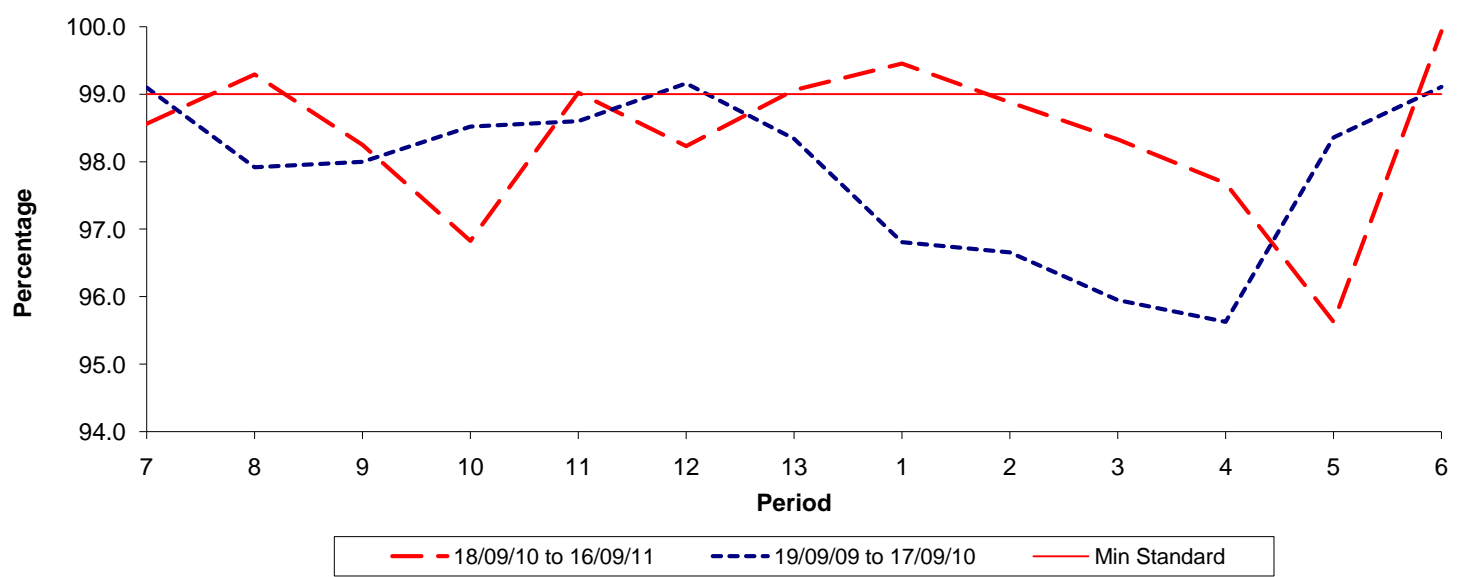

Reliability Performance (Low Frequency)

% Departing On Time

Date Range / Period	7	8	9	10	11	12	13	1	2	3	4	5	6
18/09/10 to 16/09/11													
19/09/09 to 17/09/10													
Min Standard													

On Time figures are based on 12 weeks data

Kilometre Performance

% Kilometres Operated

Date Range / Period	7	8	9	10	11	12	13	1	2	3	4	5	6
18/09/10 to 16/09/11	98.56	99.29	98.25	96.83	99.02	98.23	99.06	99.45	98.88	98.33	97.68	95.63	99.93
19/09/09 to 17/09/10	99.10	97.92	98.00	98.52	98.60	99.16	98.34	96.81	96.66	95.95	95.63	98.36	99.11
Min Standard	99.00	99.00	99.00	99.00	99.00	99.00	99.00	99.00	99.00	99.00	99.00	99.00	99.00

Kilometre figures are based on 4 weeks data