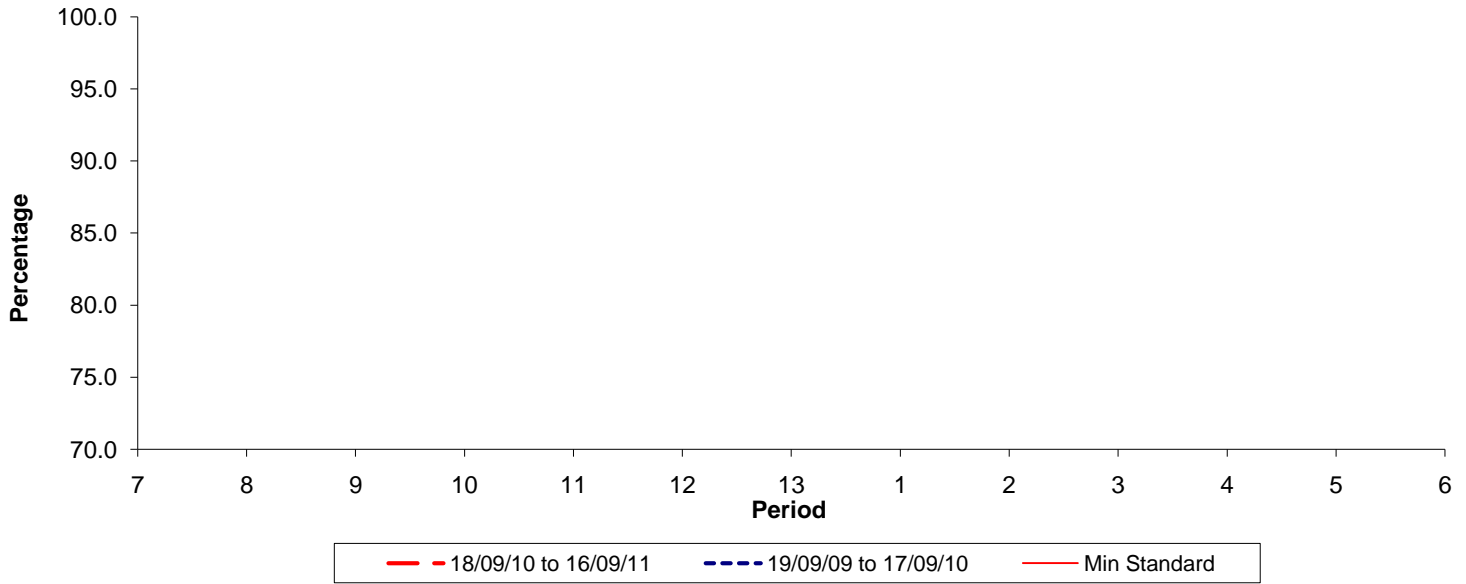

Reliability Performance (Low Frequency)

% Departing On Time

Date Range / Period	7	8	9	10	11	12	13	1	2	3	4	5	6
18/09/10 to 16/09/11													
19/09/09 to 17/09/10													
Min Standard													

On Time figures are based on 12 weeks data

Kilometre Performance

% Kilometres Operated

Date Range / Period	7	8	9	10	11	12	13	1	2	3	4	5	6
18/09/10 to 16/09/11	99.81	99.01	98.40	97.20	99.27	99.16	98.00	99.35	99.15	98.99	99.84	98.38	98.98
19/09/09 to 17/09/10	99.69	100.00	99.33	98.09	99.69	99.61	98.77	100.00	99.33	98.78	99.31	99.65	99.19
Min Standard	99.00	99.00	99.00	99.00	99.00	99.00	99.00	99.00	99.00	99.00	99.00	99.00	99.00

Kilometre figures are based on 4 weeks data