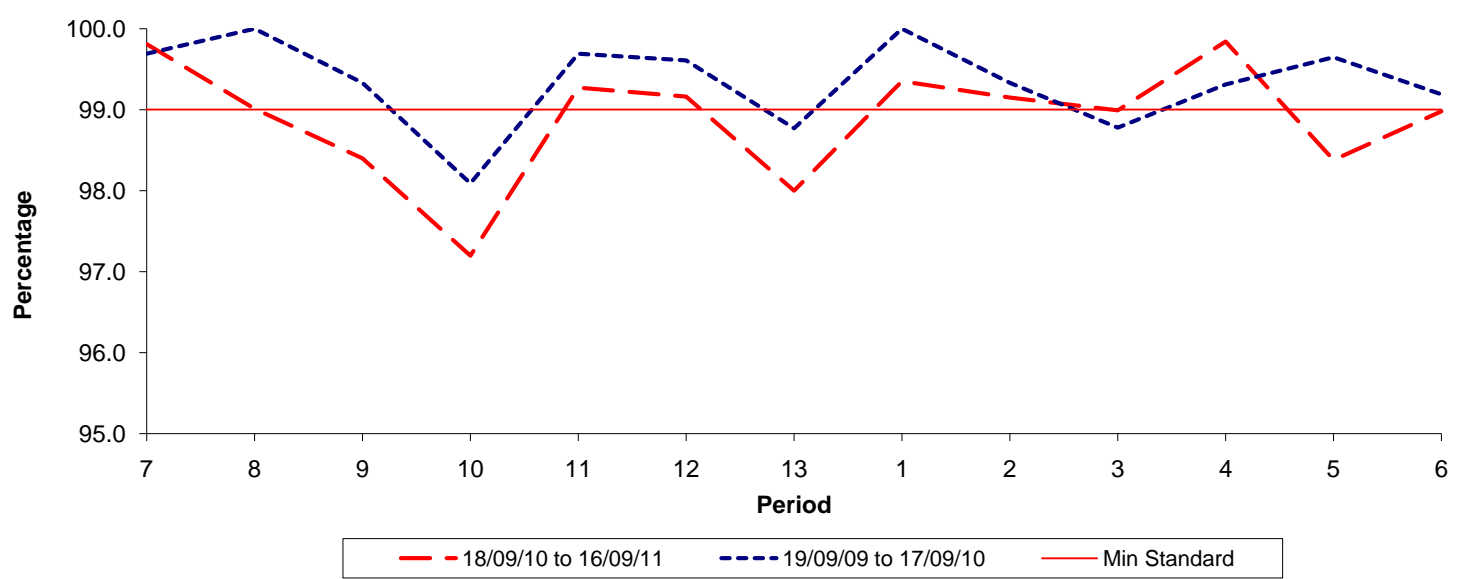

Reliability Performance (Low Frequency)

% Departing On Time

Date Range / Period	7	8	9	10	11	12	13	1	2	3	4	5	6
18/09/10 to 16/09/11													
19/09/09 to 17/09/10													
Min Standard													

On Time figures are based on 12 weeks data

Kilometre Performance

% Kilometres Operated

Date Range / Period	7	8	9	10	11	12	13	1	2	3	4	5	6
18/09/10 to 16/09/11	99.81	99.01	98.40	97.20	99.27	99.16	98.00	99.35	99.15	98.99	99.84	98.38	98.98
19/09/09 to 17/09/10	99.69	100.00	99.33	98.09	99.69	99.61	98.77	100.00	99.33	98.78	99.31	99.65	99.19
Min Standard	99.00	99.00	99.00	99.00	99.00	99.00	99.00	99.00	99.00	99.00	99.00	99.00	99.00

Kilometre figures are based on 4 weeks data