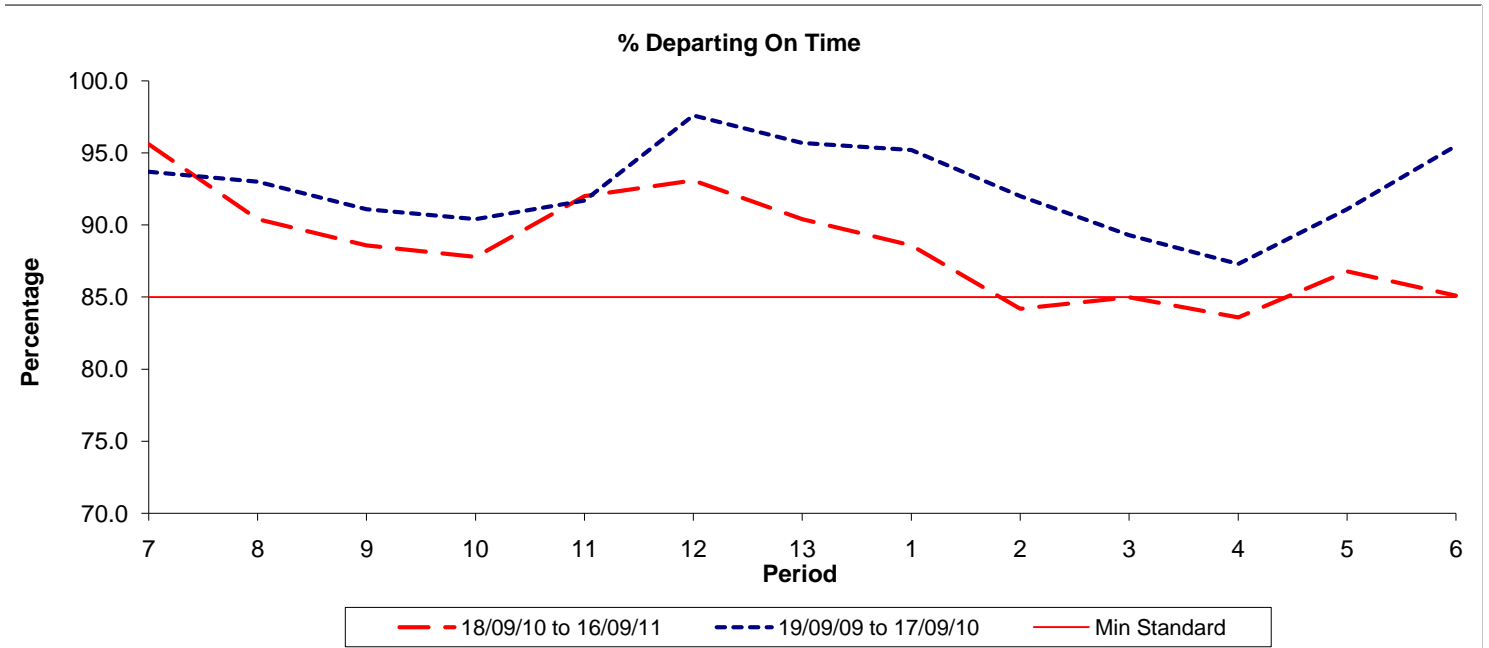

Reliability Performance (Low Frequency)

Date Range / Period	7	8	9	10	11	12	13	1	2	3	4	5	6
18/09/10 to 16/09/11	95.60	90.40	88.60	87.80	92.00	93.10	90.40	88.60	84.20	85.00	83.60	86.80	85.10
19/09/09 to 17/09/10	93.70	93.00	91.10	90.40	91.70	97.60	95.70	95.20	92.00	89.30	87.30	91.10	95.50
Min Standard	85.00	85.00	85.00	85.00	85.00	85.00	85.00	85.00	85.00	85.00	85.00	85.00	85.00

On Time figures are based on 12 weeks data

Kilometre Performance

Date Range / Period	7	8	9	10	11	12	13	1	2	3	4	5	6
18/09/10 to 16/09/11	99.20	98.22	97.63	98.10	99.88	99.56	99.61	98.85	99.36	98.95	99.38	97.06	98.70
19/09/09 to 17/09/10	99.32	99.80	99.27	97.13	100.00	99.57	99.15	99.79	99.39	99.06	98.44	99.14	99.18
Min Standard	99.00	99.00	99.00	99.00	99.00	99.00	99.00	99.00	99.00	99.00	99.00	99.00	99.00

Kilometre figures are based on 4 weeks data