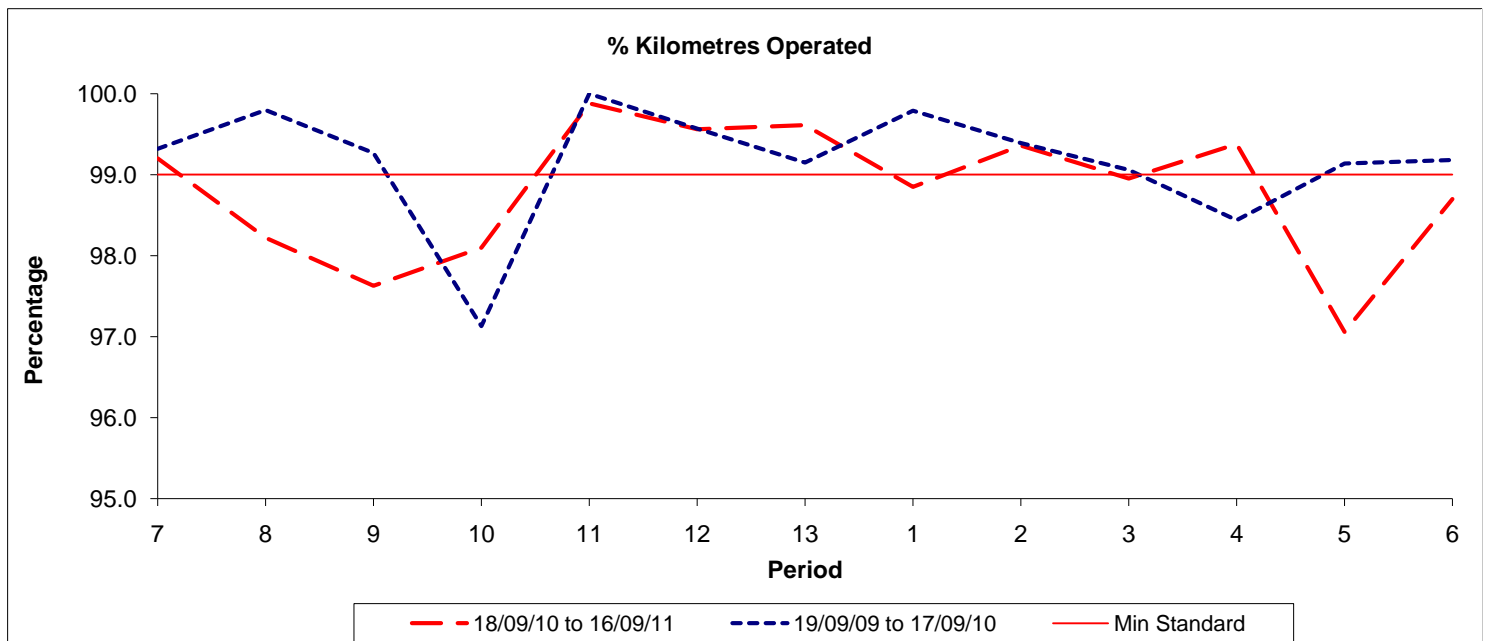

Reliability Performance (Low Frequency)

Date Range / Period	7	8	9	10	11	12	13	1	2	3	4	5	6
18/09/10 to 16/09/11	95.60	90.40	88.60	87.80	92.00	93.10	90.40	88.60	84.20	85.00	83.60	86.80	85.10
19/09/09 to 17/09/10	93.70	93.00	91.10	90.40	91.70	97.60	95.70	95.20	92.00	89.30	87.30	91.10	95.50
Min Standard	85.00	85.00	85.00	85.00	85.00	85.00	85.00	85.00	85.00	85.00	85.00	85.00	85.00

On Time figures are based on 12 weeks data

Kilometre Performance

Date Range / Period	7	8	9	10	11	12	13	1	2	3	4	5	6
18/09/10 to 16/09/11	99.20	98.22	97.63	98.10	99.88	99.56	99.61	98.85	99.36	98.95	99.38	97.06	98.70
19/09/09 to 17/09/10	99.32	99.80	99.27	97.13	100.00	99.57	99.15	99.79	99.39	99.06	98.44	99.14	99.18
Min Standard	99.00	99.00	99.00	99.00	99.00	99.00	99.00	99.00	99.00	99.00	99.00	99.00	99.00

Kilometre figures are based on 4 weeks data