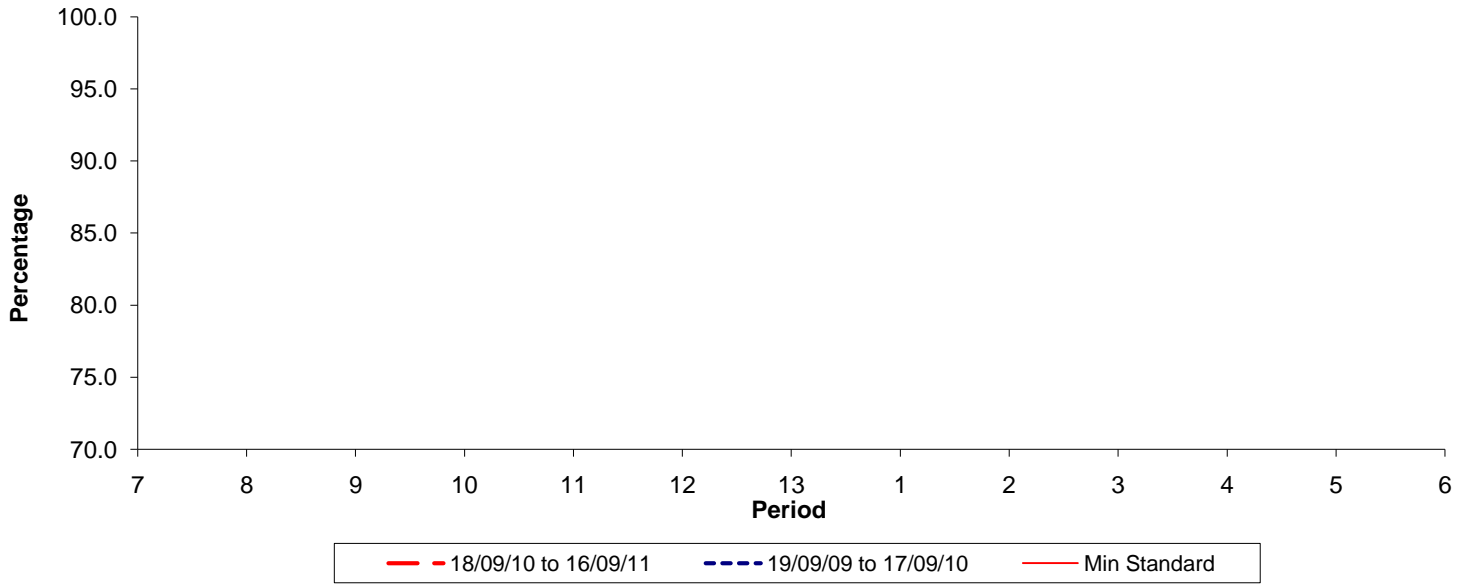

Reliability Performance (Low Frequency)

% Departing On Time

Date Range / Period	7	8	9	10	11	12	13	1	2	3	4	5	6
18/09/10 to 16/09/11													
19/09/09 to 17/09/10													
Min Standard													

On Time figures are based on 12 weeks data

Kilometre Performance

% Kilometres Operated

Date Range / Period	7	8	9	10	11	12	13	1	2	3	4	5	6
18/09/10 to 16/09/11		99.47	99.67	98.95	99.83	99.88	99.94	99.05	99.67	99.32	99.56	99.00	99.63
19/09/09 to 17/09/10													
Min Standard		99.00	99.00	99.00	99.00	99.00	99.00	99.00	99.00	99.00	99.00	99.00	99.00

Kilometre figures are based on 4 weeks data