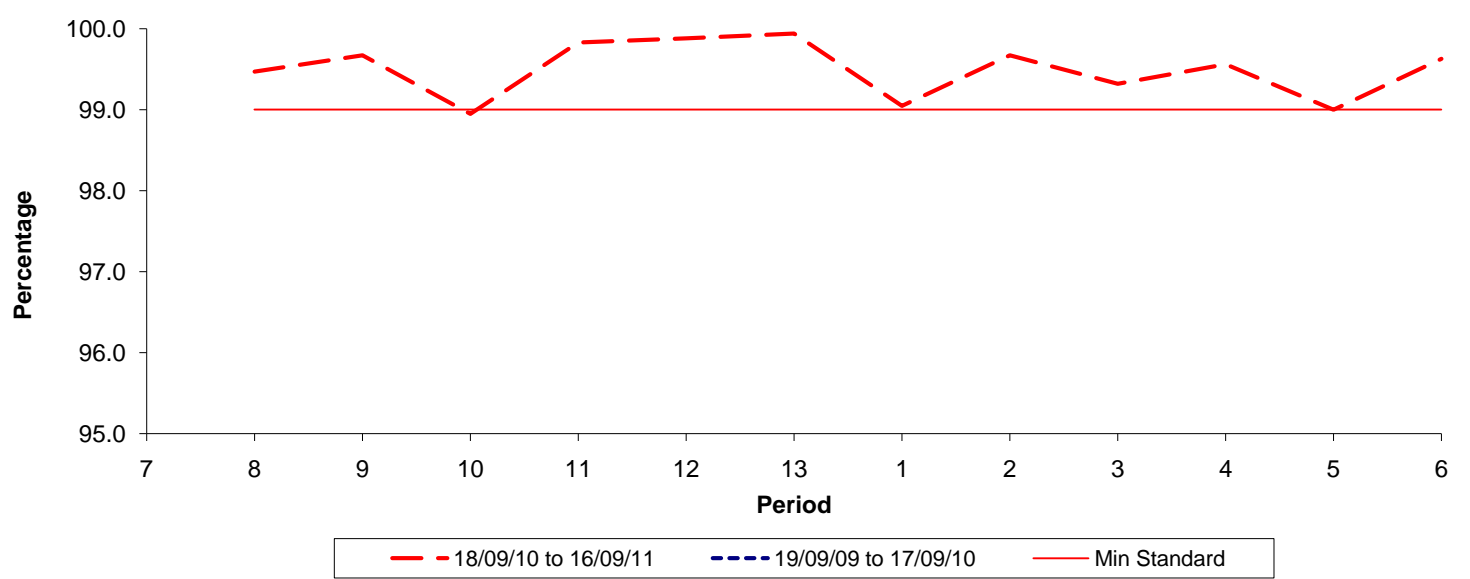

Reliability Performance (Low Frequency)

% Departing On Time

Date Range / Period	7	8	9	10	11	12	13	1	2	3	4	5	6
18/09/10 to 16/09/11													
19/09/09 to 17/09/10													
Min Standard													

On Time figures are based on 12 weeks data

Kilometre Performance

% Kilometres Operated

Date Range / Period	7	8	9	10	11	12	13	1	2	3	4	5	6
18/09/10 to 16/09/11		99.47	99.67	98.95	99.83	99.88	99.94	99.05	99.67	99.32	99.56	99.00	99.63
19/09/09 to 17/09/10													
Min Standard		99.00	99.00	99.00	99.00	99.00	99.00	99.00	99.00	99.00	99.00	99.00	99.00

Kilometre figures are based on 4 weeks data