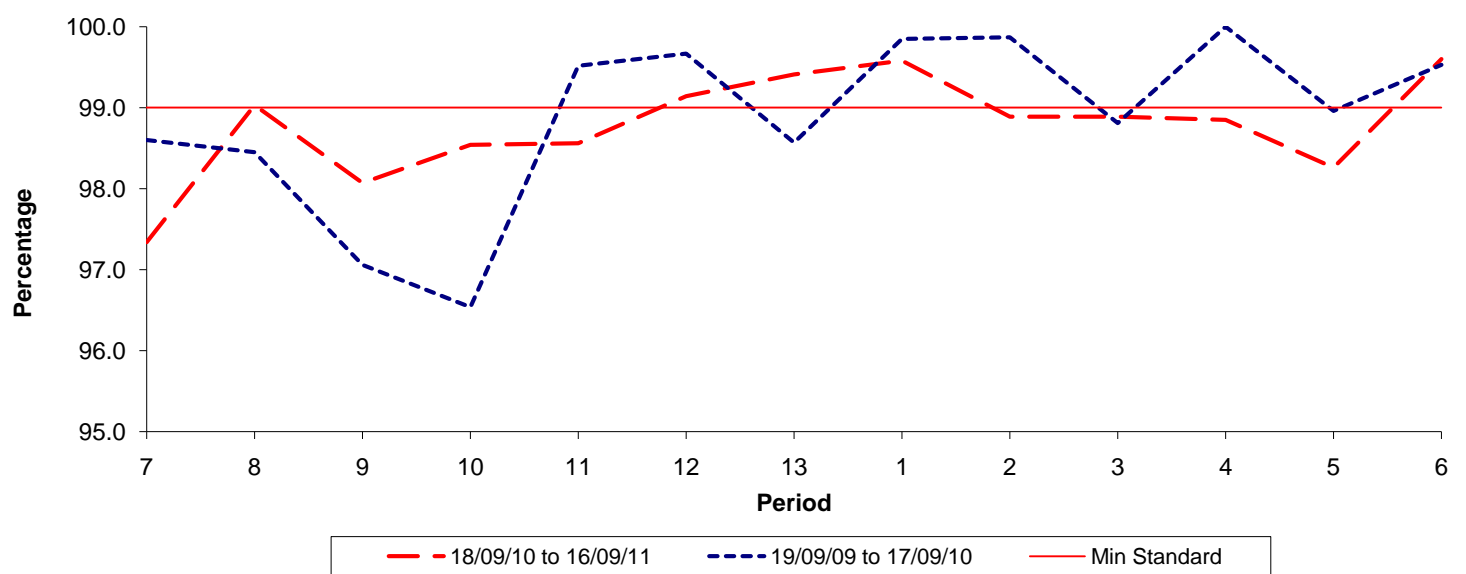

Reliability Performance (Low Frequency)

% Departing On Time

Date Range / Period	7	8	9	10	11	12	13	1	2	3	4	5	6
18/09/10 to 16/09/11													
19/09/09 to 17/09/10													
Min Standard													

On Time figures are based on 12 weeks data

Kilometre Performance

% Kilometres Operated

Date Range / Period	7	8	9	10	11	12	13	1	2	3	4	5	6
18/09/10 to 16/09/11	97.34	99.03	98.07	98.54	98.56	99.14	99.41	99.58	98.89	98.89	98.85	98.26	99.60
19/09/09 to 17/09/10	98.60	98.45	97.06	96.54	99.52	99.67	98.57	99.85	99.87	98.81	100.00	98.96	99.53
Min Standard	99.00	99.00	99.00	99.00	99.00	99.00	99.00	99.00	99.00	99.00	99.00	99.00	99.00

Kilometre figures are based on 4 weeks data