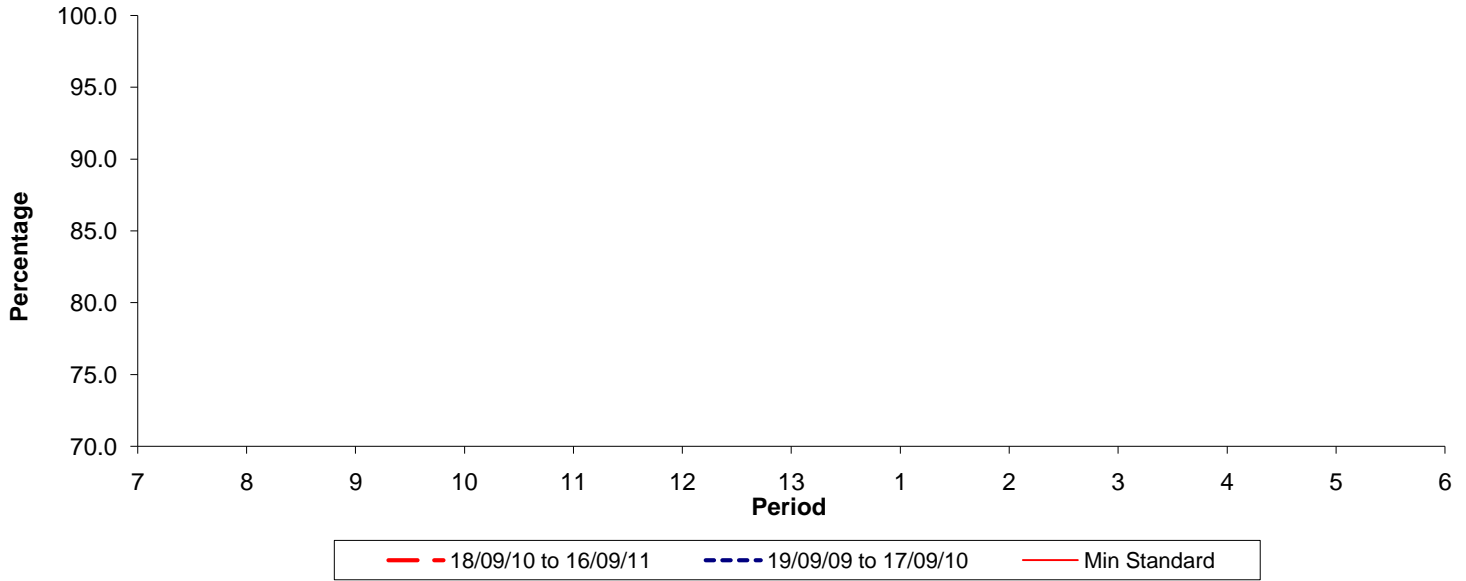

Reliability Performance (Low Frequency)

% Departing On Time

Date Range / Period	7	8	9	10	11	12	13	1	2	3	4	5	6
18/09/10 to 16/09/11													
19/09/09 to 17/09/10													
Min Standard													

On Time figures are based on 12 weeks data

Kilometre Performance

% Kilometres Operated

Date Range / Period	7	8	9	10	11	12	13	1	2	3	4	5	6
18/09/10 to 16/09/11	97.34	99.03	98.07	98.54	98.56	99.14	99.41	99.58	98.89	98.89	98.85	98.26	99.60
19/09/09 to 17/09/10	98.60	98.45	97.06	96.54	99.52	99.67	98.57	99.85	99.87	98.81	100.00	98.96	99.53
Min Standard	99.00	99.00	99.00	99.00	99.00	99.00	99.00	99.00	99.00	99.00	99.00	99.00	99.00

Kilometre figures are based on 4 weeks data