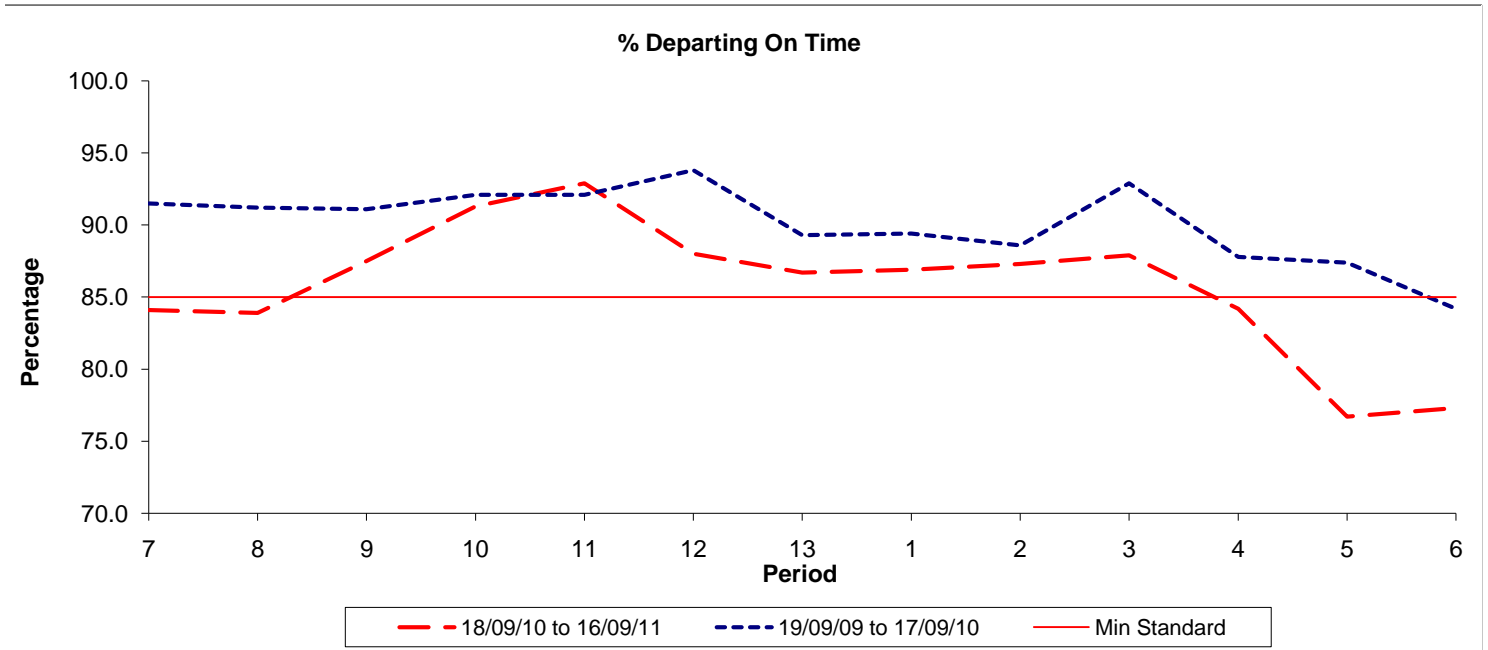

Reliability Performance (Low Frequency)

Date Range / Period	7	8	9	10	11	12	13	1	2	3	4	5	6
18/09/10 to 16/09/11	84.10	83.90	87.50	91.30	92.90	88.00	86.70	86.90	87.30	87.90	84.20	76.70	77.30
19/09/09 to 17/09/10	91.50	91.20	91.10	92.10	92.10	93.80	89.30	89.40	88.60	92.90	87.80	87.40	84.20
Min Standard	85.00	85.00	85.00	85.00	85.00	85.00	85.00	85.00	85.00	85.00	85.00	85.00	85.00

On Time figures are based on 12 weeks data

Kilometre Performance

Date Range / Period	7	8	9	10	11	12	13	1	2	3	4	5	6
18/09/10 to 16/09/11	99.04	98.30	97.21	94.45	98.78	98.75	97.48	98.75	92.68	97.37	98.09	98.44	98.97
19/09/09 to 17/09/10	98.62	99.08	99.48	98.35	99.64	99.58	99.44	99.05	98.97	99.10	99.08	99.35	99.29
Min Standard	99.00	99.00	99.00	99.00	99.00	99.00	99.00	99.00	99.00	99.00	99.00	99.00	99.00

Kilometre figures are based on 4 weeks data