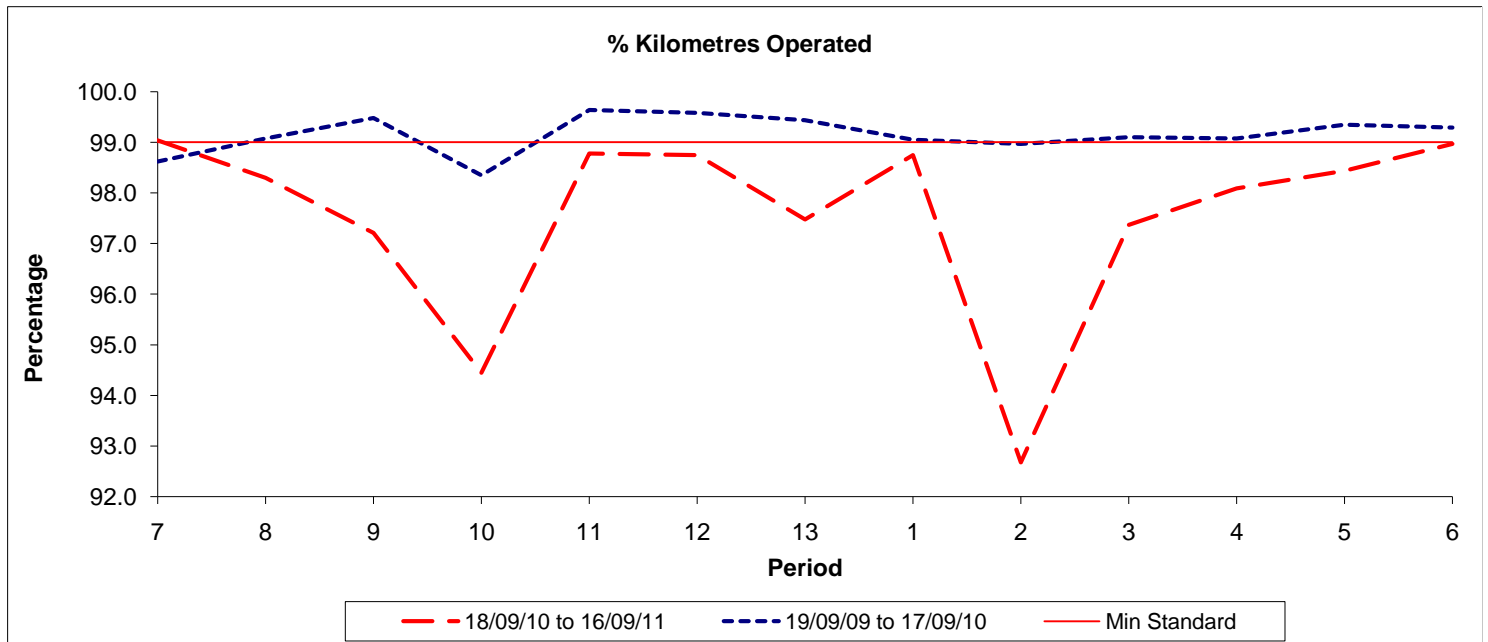

Reliability Performance (Low Frequency)

Date Range / Period	7	8	9	10	11	12	13	1	2	3	4	5	6
18/09/10 to 16/09/11	84.10	83.90	87.50	91.30	92.90	88.00	86.70	86.90	87.30	87.90	84.20	76.70	77.30
19/09/09 to 17/09/10	91.50	91.20	91.10	92.10	92.10	93.80	89.30	89.40	88.60	92.90	87.80	87.40	84.20
Min Standard	85.00	85.00	85.00	85.00	85.00	85.00	85.00	85.00	85.00	85.00	85.00	85.00	85.00

On Time figures are based on 12 weeks data

Kilometre Performance

Date Range / Period	7	8	9	10	11	12	13	1	2	3	4	5	6
18/09/10 to 16/09/11	99.04	98.30	97.21	94.45	98.78	98.75	97.48	98.75	92.68	97.37	98.09	98.44	98.97
19/09/09 to 17/09/10	98.62	99.08	99.48	98.35	99.64	99.58	99.44	99.05	98.97	99.10	99.08	99.35	99.29
Min Standard	99.00	99.00	99.00	99.00	99.00	99.00	99.00	99.00	99.00	99.00	99.00	99.00	99.00

Kilometre figures are based on 4 weeks data