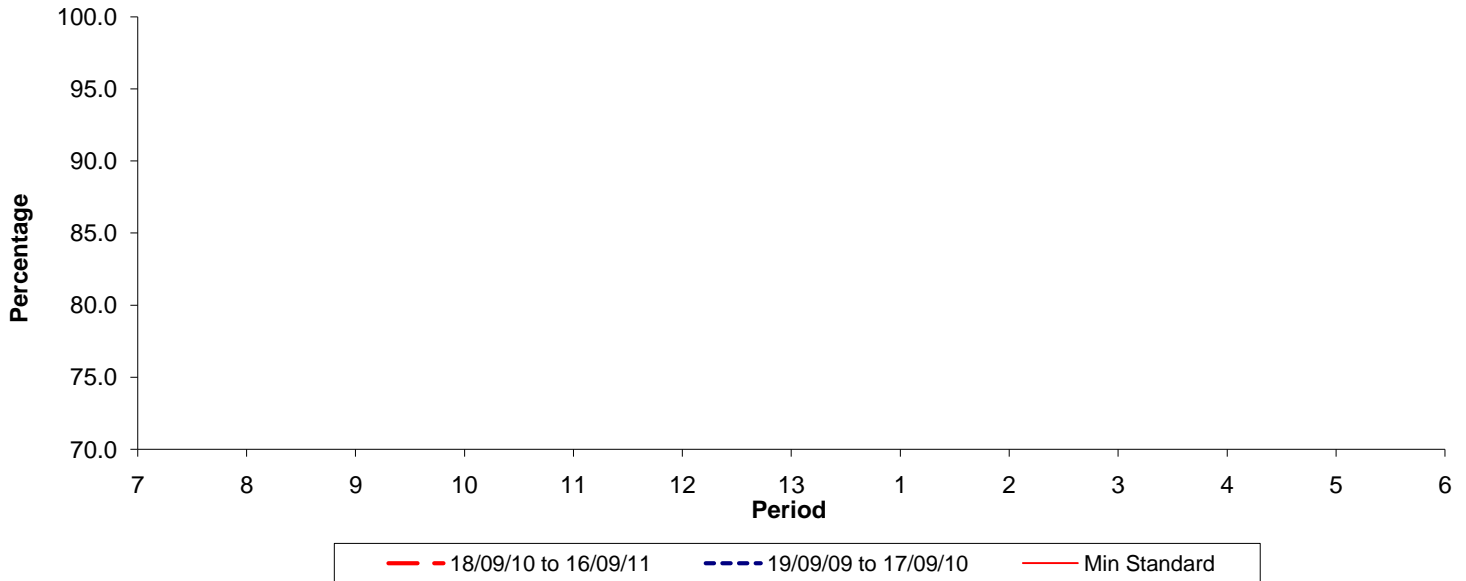

Reliability Performance (Low Frequency)

% Departing On Time

Date Range / Period	7	8	9	10	11	12	13	1	2	3	4	5	6
18/09/10 to 16/09/11													
19/09/09 to 17/09/10													
Min Standard													

On Time figures are based on 12 weeks data

Kilometre Performance

% Kilometres Operated

Date Range / Period	7	8	9	10	11	12	13	1	2	3	4	5	6
18/09/10 to 16/09/11	99.74	100.00	99.48	99.79	98.49	99.05	99.83	99.55	99.84	99.61	99.81	99.05	98.46
19/09/09 to 17/09/10	99.46	99.81	99.81	99.94	99.82	99.80	100.00	99.90	99.75	99.84	99.77	99.34	99.50
Min Standard	99.00	99.00	99.00	99.00	99.00	99.00	99.00	99.00	99.00	99.00	99.00	99.00	99.00

Kilometre figures are based on 4 weeks data