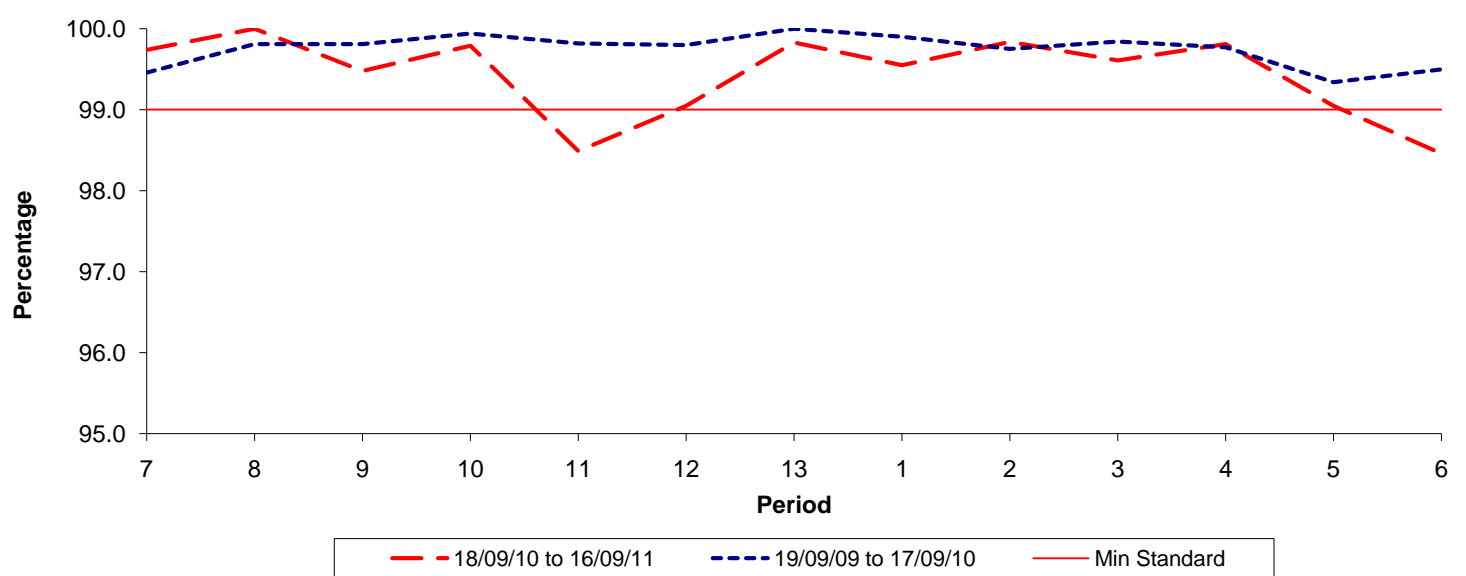

Reliability Performance (Low Frequency)

% Departing On Time

Date Range / Period	7	8	9	10	11	12	13	1	2	3	4	5	6
18/09/10 to 16/09/11													
19/09/09 to 17/09/10													
Min Standard													

On Time figures are based on 12 weeks data

Kilometre Performance

% Kilometres Operated

Date Range / Period	7	8	9	10	11	12	13	1	2	3	4	5	6
18/09/10 to 16/09/11	99.74	100.00	99.48	99.79	98.49	99.05	99.83	99.55	99.84	99.61	99.81	99.05	98.46
19/09/09 to 17/09/10	99.46	99.81	99.81	99.94	99.82	99.80	100.00	99.90	99.75	99.84	99.77	99.34	99.50
Min Standard	99.00	99.00	99.00	99.00	99.00	99.00	99.00	99.00	99.00	99.00	99.00	99.00	99.00

Kilometre figures are based on 4 weeks data