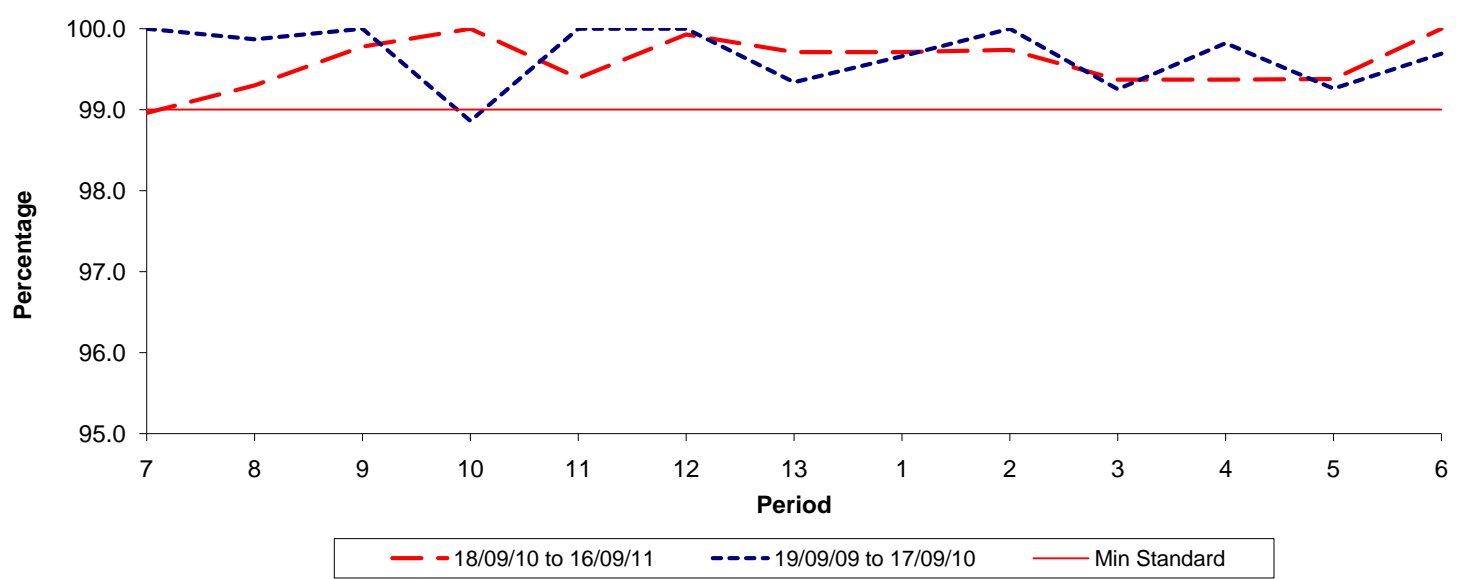

Reliability Performance (Low Frequency)

% Departing On Time

Date Range / Period	7	8	9	10	11	12	13	1	2	3	4	5	6
18/09/10 to 16/09/11													
19/09/09 to 17/09/10													
Min Standard													

On Time figures are based on 12 weeks data

Kilometre Performance

% Kilometres Operated

Date Range / Period	7	8	9	10	11	12	13	1	2	3	4	5	6
18/09/10 to 16/09/11	98.96	99.30	99.78	100.00	99.39	99.93	99.71	99.71	99.74	99.37	99.37	99.38	100.00
19/09/09 to 17/09/10	100.00	99.87	100.00	98.86	100.00	100.00	99.34	99.66	100.00	99.25	99.82	99.26	99.69
Min Standard	99.00	99.00	99.00	99.00	99.00	99.00	99.00	99.00	99.00	99.00	99.00	99.00	99.00

Kilometre figures are based on 4 weeks data