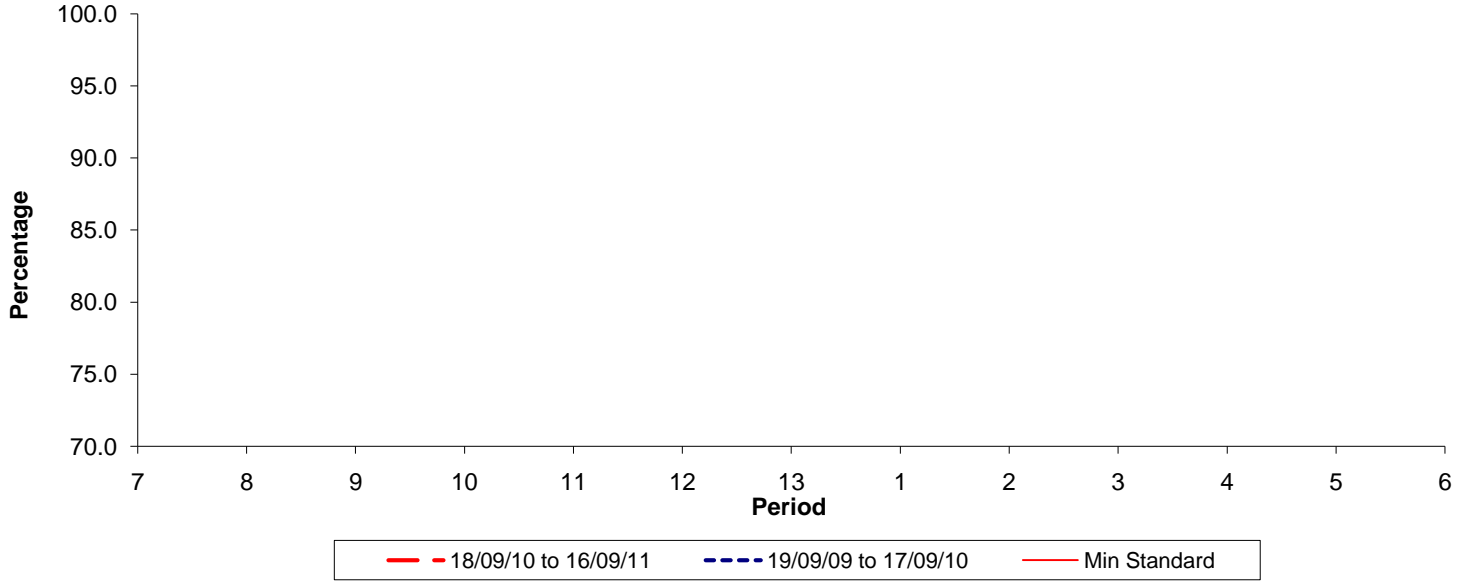

Reliability Performance (Low Frequency)

% Departing On Time

Date Range / Period	7	8	9	10	11	12	13	1	2	3	4	5	6
18/09/10 to 16/09/11													
19/09/09 to 17/09/10													
Min Standard													

On Time figures are based on 12 weeks data

Kilometre Performance

% Kilometres Operated

Date Range / Period	7	8	9	10	11	12	13	1	2	3	4	5	6
18/09/10 to 16/09/11	98.96	99.30	99.78	100.00	99.39	99.93	99.71	99.71	99.74	99.37	99.37	99.38	100.00
19/09/09 to 17/09/10	100.00	99.87	100.00	98.86	100.00	100.00	99.34	99.66	100.00	99.25	99.82	99.26	99.69
Min Standard	99.00	99.00	99.00	99.00	99.00	99.00	99.00	99.00	99.00	99.00	99.00	99.00	99.00

Kilometre figures are based on 4 weeks data