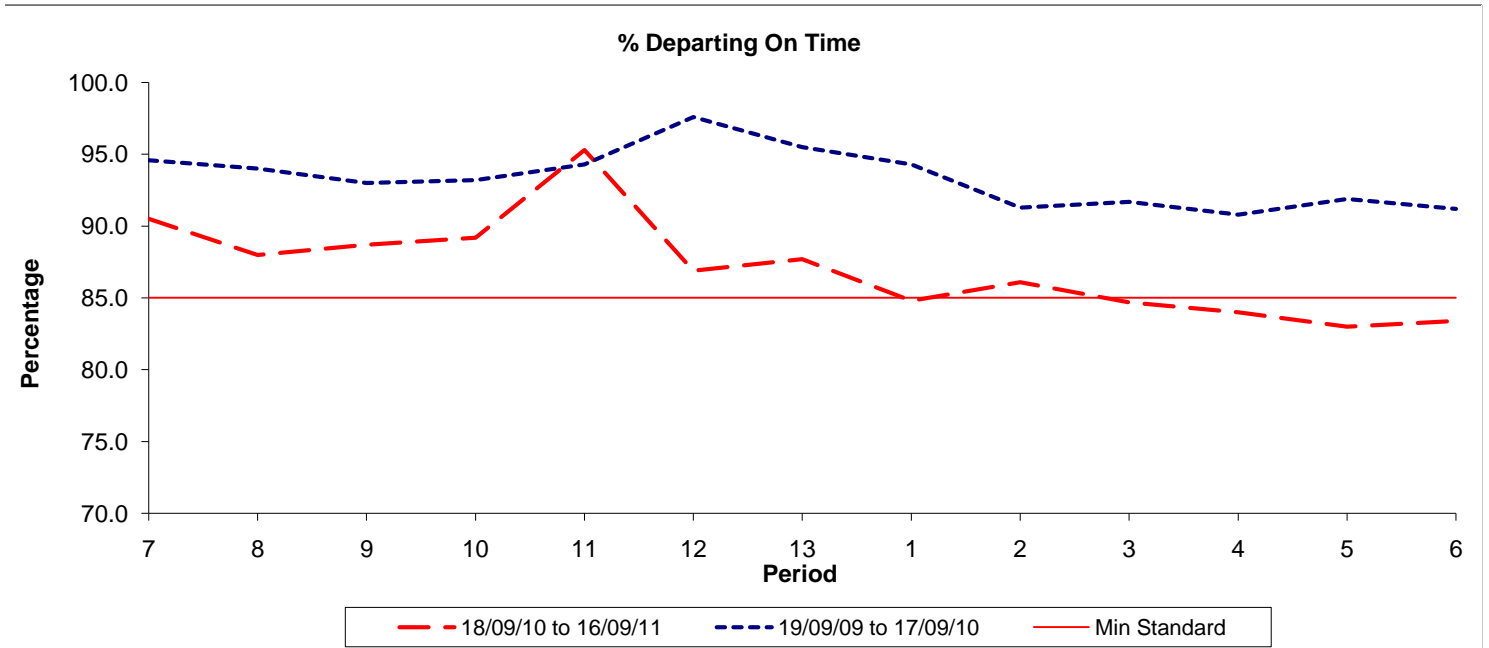

Reliability Performance (Low Frequency)

Date Range / Period	7	8	9	10	11	12	13	1	2	3	4	5	6
18/09/10 to 16/09/11	90.50	88.00	88.70	89.20	95.30	86.90	87.70	84.80	86.10	84.70	84.00	83.00	83.40
19/09/09 to 17/09/10	94.60	94.00	93.00	93.20	94.30	97.60	95.50	94.30	91.30	91.70	90.80	91.90	91.20
Min Standard	85.00	85.00	85.00	85.00	85.00	85.00	85.00	85.00	85.00	85.00	85.00	85.00	85.00

On Time figures are based on 12 weeks data

Kilometre Performance

Date Range / Period	7	8	9	10	11	12	13	1	2	3	4	5	6
18/09/10 to 16/09/11	97.99	97.77	97.84	95.16	98.72	97.80	97.29	96.51	97.42	96.87	96.36	94.68	96.95
19/09/09 to 17/09/10	97.90	97.44	98.11	97.41	98.68	97.84	96.99	97.62	97.42	98.02	97.80	97.90	99.40
Min Standard	99.00	99.00	99.00	99.00	99.00	99.00	99.00	99.00	99.00	99.00	99.00	99.00	99.00

Kilometre figures are based on 4 weeks data