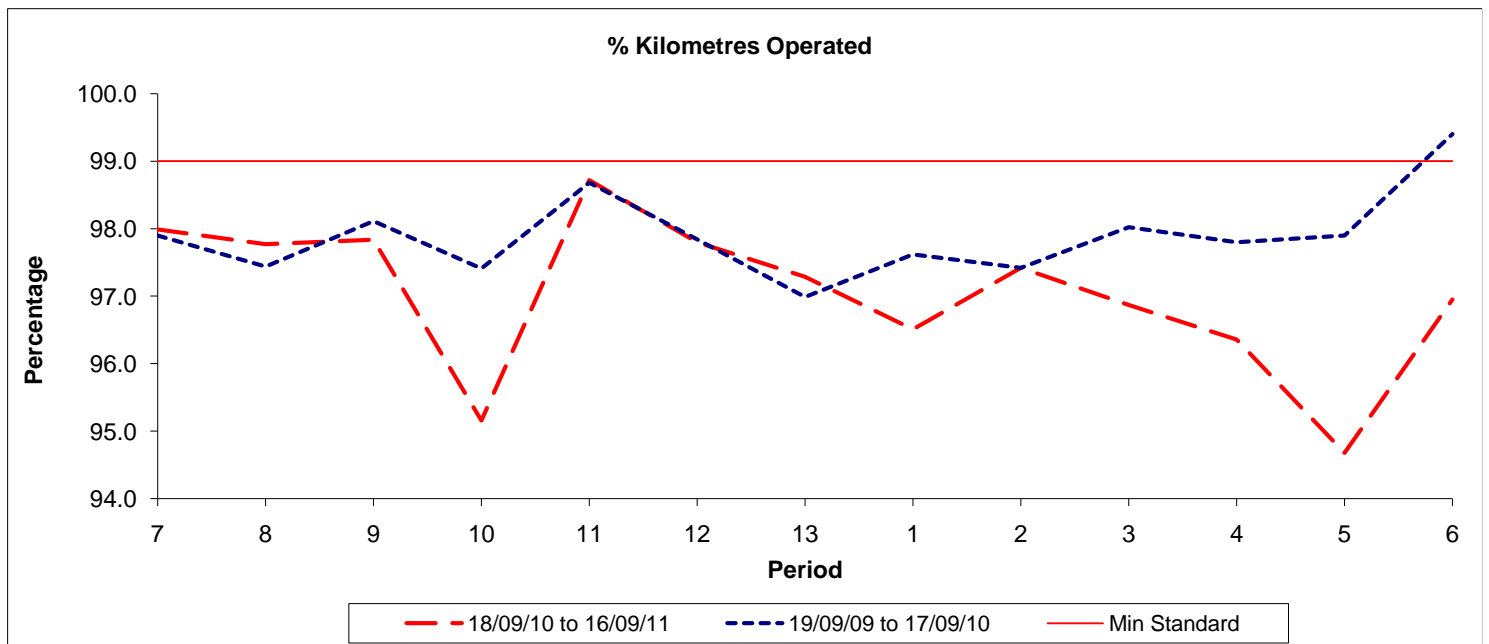

Reliability Performance (Low Frequency)

Date Range / Period	7	8	9	10	11	12	13	1	2	3	4	5	6
18/09/10 to 16/09/11	90.50	88.00	88.70	89.20	95.30	86.90	87.70	84.80	86.10	84.70	84.00	83.00	83.40
19/09/09 to 17/09/10	94.60	94.00	93.00	93.20	94.30	97.60	95.50	94.30	91.30	91.70	90.80	91.90	91.20
Min Standard	85.00	85.00	85.00	85.00	85.00	85.00	85.00	85.00	85.00	85.00	85.00	85.00	85.00

On Time figures are based on 12 weeks data

Kilometre Performance

Date Range / Period	7	8	9	10	11	12	13	1	2	3	4	5	6
18/09/10 to 16/09/11	97.99	97.77	97.84	95.16	98.72	97.80	97.29	96.51	97.42	96.87	96.36	94.68	96.95
19/09/09 to 17/09/10	97.90	97.44	98.11	97.41	98.68	97.84	96.99	97.62	97.42	98.02	97.80	97.90	99.40
Min Standard	99.00	99.00	99.00	99.00	99.00	99.00	99.00	99.00	99.00	99.00	99.00	99.00	99.00

Kilometre figures are based on 4 weeks data