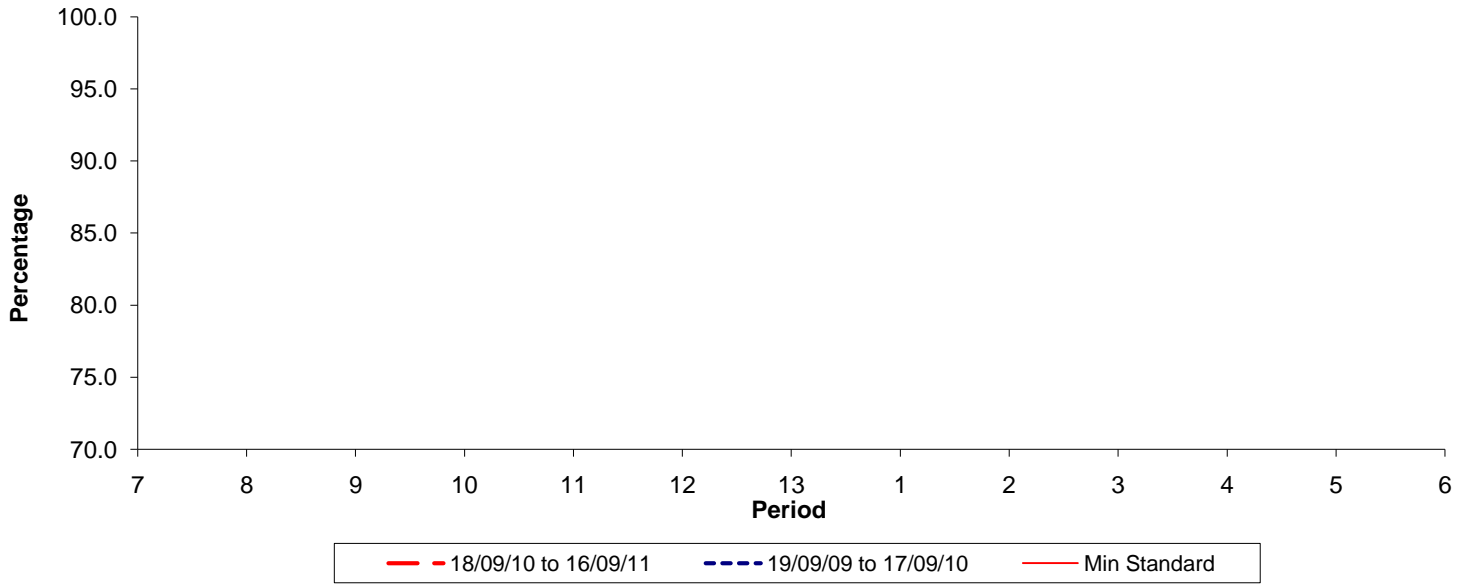

Reliability Performance (Low Frequency)

% Departing On Time

Date Range / Period	7	8	9	10	11	12	13	1	2	3	4	5	6
18/09/10 to 16/09/11													
19/09/09 to 17/09/10													
Min Standard													

On Time figures are based on 12 weeks data

Kilometre Performance

% Kilometres Operated

Date Range / Period	7	8	9	10	11	12	13	1	2	3	4	5	6
18/09/10 to 16/09/11	99.65	98.98	99.61	99.45	99.26	99.80	99.56	99.45	99.75	99.64	99.49	99.25	99.80
19/09/09 to 17/09/10	99.88	99.45	99.85	99.88	99.85	99.65	99.03	99.81	99.70	99.52	99.63	99.75	99.46
Min Standard	99.00	99.00	99.00	99.00	99.00	99.00	99.00	99.00	99.00	99.00	99.00	99.00	99.00

Kilometre figures are based on 4 weeks data