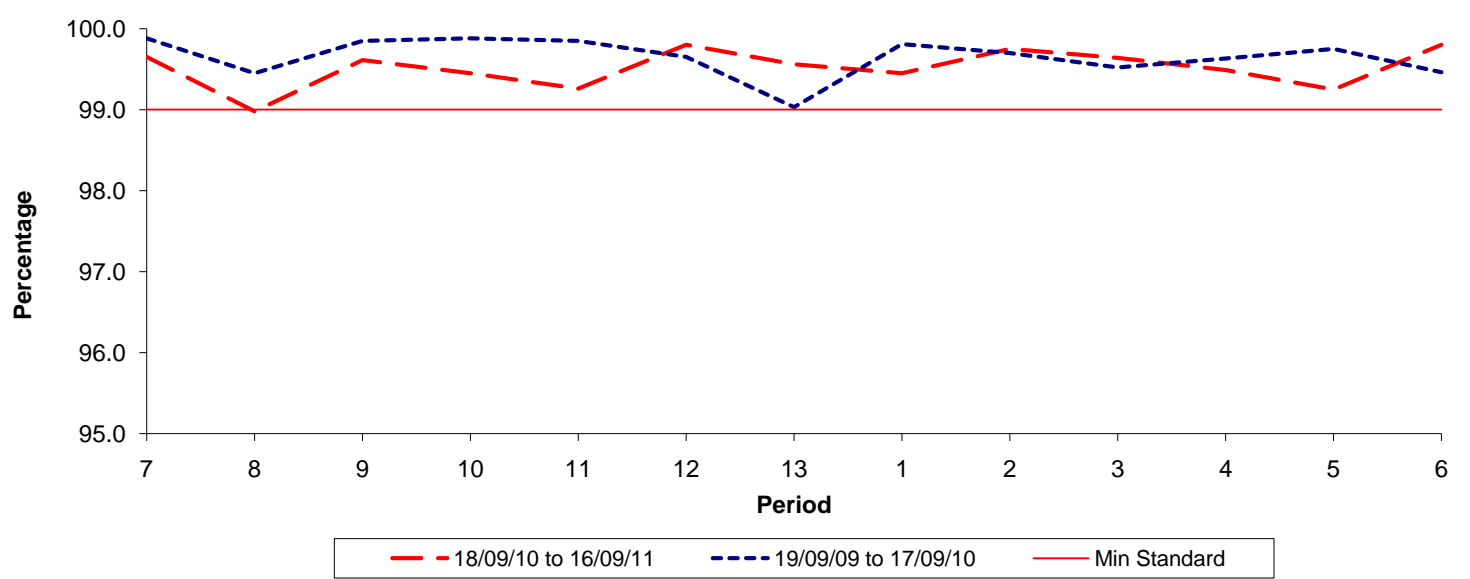

Reliability Performance (Low Frequency)

% Departing On Time

Date Range / Period	7	8	9	10	11	12	13	1	2	3	4	5	6
18/09/10 to 16/09/11													
19/09/09 to 17/09/10													
Min Standard													

On Time figures are based on 12 weeks data

Kilometre Performance

% Kilometres Operated

Date Range / Period	7	8	9	10	11	12	13	1	2	3	4	5	6
18/09/10 to 16/09/11	99.65	98.98	99.61	99.45	99.26	99.80	99.56	99.45	99.75	99.64	99.49	99.25	99.80
19/09/09 to 17/09/10	99.88	99.45	99.85	99.88	99.85	99.65	99.03	99.81	99.70	99.52	99.63	99.75	99.46
Min Standard	99.00	99.00	99.00	99.00	99.00	99.00	99.00	99.00	99.00	99.00	99.00	99.00	99.00

Kilometre figures are based on 4 weeks data