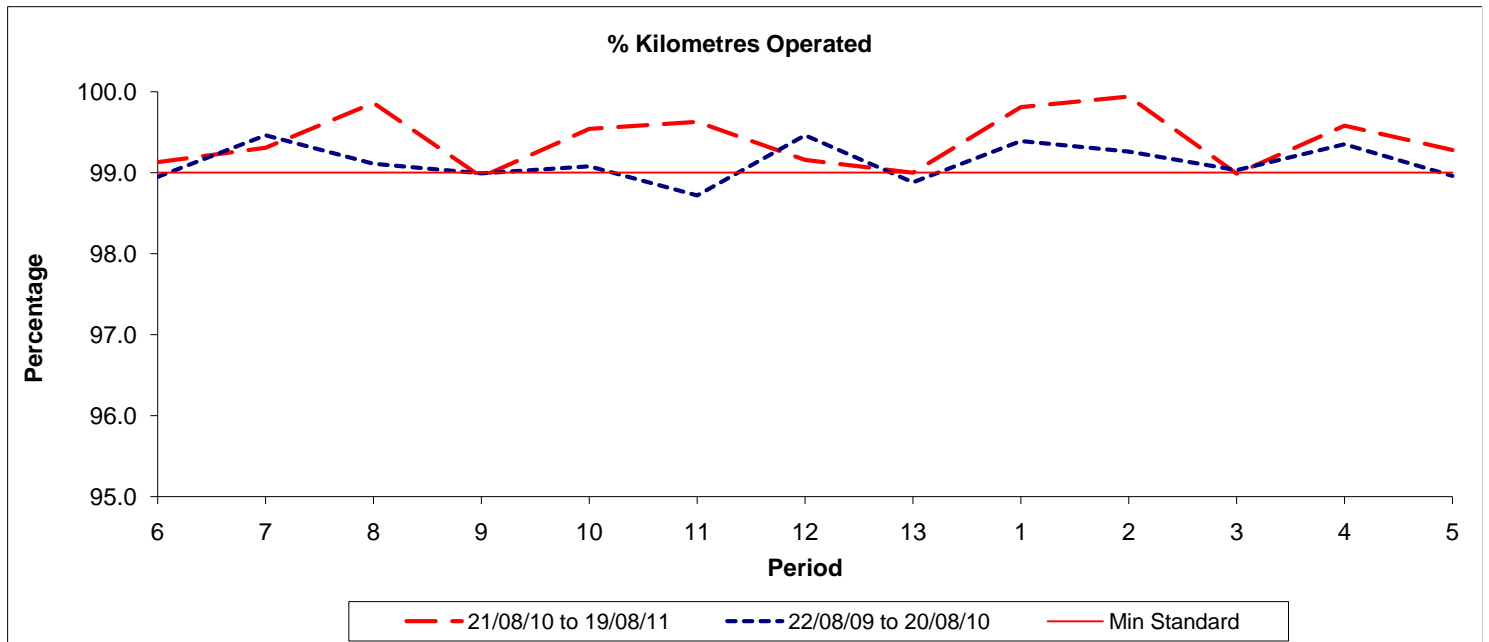

Reliability Performance (Low Frequency)

Date Range / Period	6	7	8	9	10	11	12	13	1	2	3	4	5
21/08/10 to 19/08/11													
22/08/09 to 20/08/10													
Min Standard													

On Time figures are based on 12 weeks data

Kilometre Performance

Date Range / Period	6	7	8	9	10	11	12	13	1	2	3	4	5
21/08/10 to 19/08/11	99.13	99.31	99.86	98.95	99.54	99.63	99.16	99.00	99.81	99.94	98.99	99.58	99.28
22/08/09 to 20/08/10	98.95	99.46	99.11	98.99	99.08	98.72	99.46	98.88	99.39	99.26	99.03	99.35	98.96
Min Standard	99.00	99.00	99.00	99.00	99.00	99.00	99.00	99.00	99.00	99.00	99.00	99.00	99.00

Kilometre figures are based on 4 weeks data