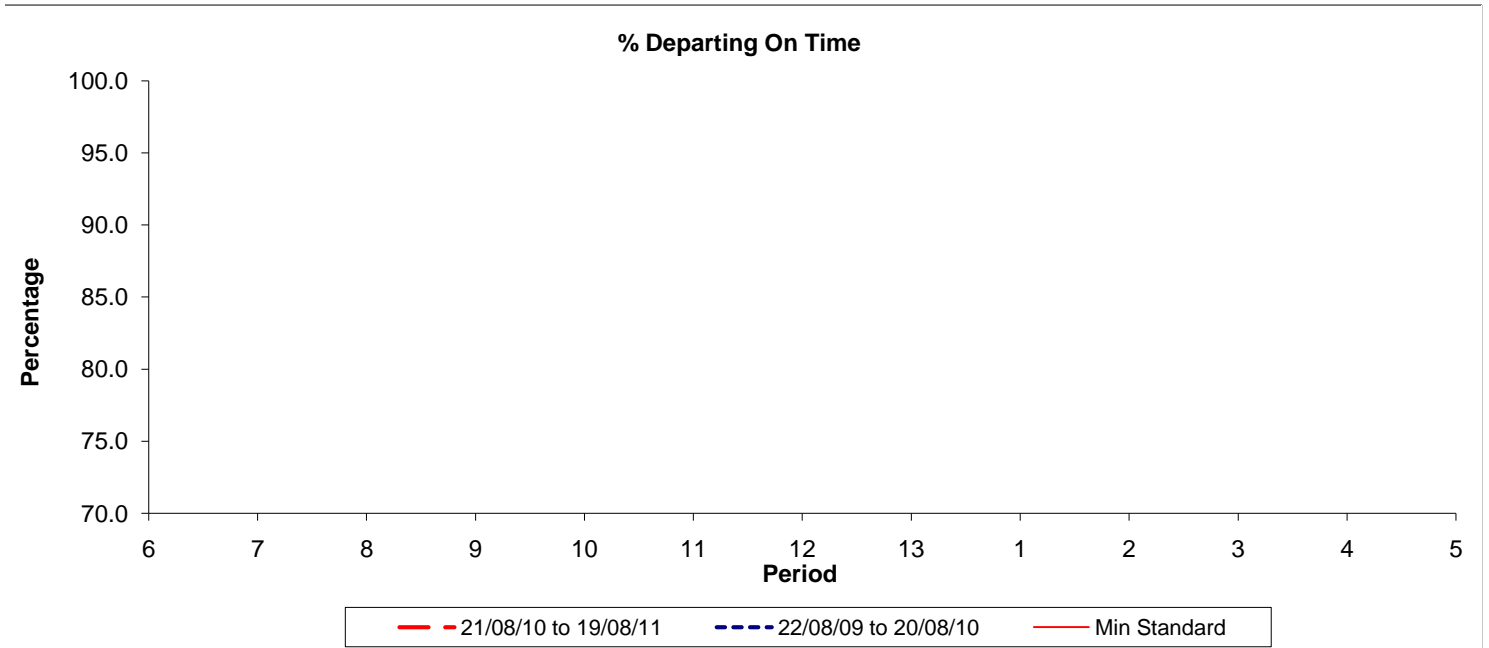

Reliability Performance (Low Frequency)

Date Range / Period	6	7	8	9	10	11	12	13	1	2	3	4	5
21/08/10 to 19/08/11													
22/08/09 to 20/08/10													
Min Standard													

On Time figures are based on 12 weeks data

Kilometre Performance

Date Range / Period	6	7	8	9	10	11	12	13	1	2	3	4	5
21/08/10 to 19/08/11	99.13	99.31	99.86	98.95	99.54	99.63	99.16	99.00	99.81	99.94	98.99	99.58	99.28
22/08/09 to 20/08/10	98.95	99.46	99.11	98.99	99.08	98.72	99.46	98.88	99.39	99.26	99.03	99.35	98.96
Min Standard	99.00	99.00	99.00	99.00	99.00	99.00	99.00	99.00	99.00	99.00	99.00	99.00	99.00

Kilometre figures are based on 4 weeks data