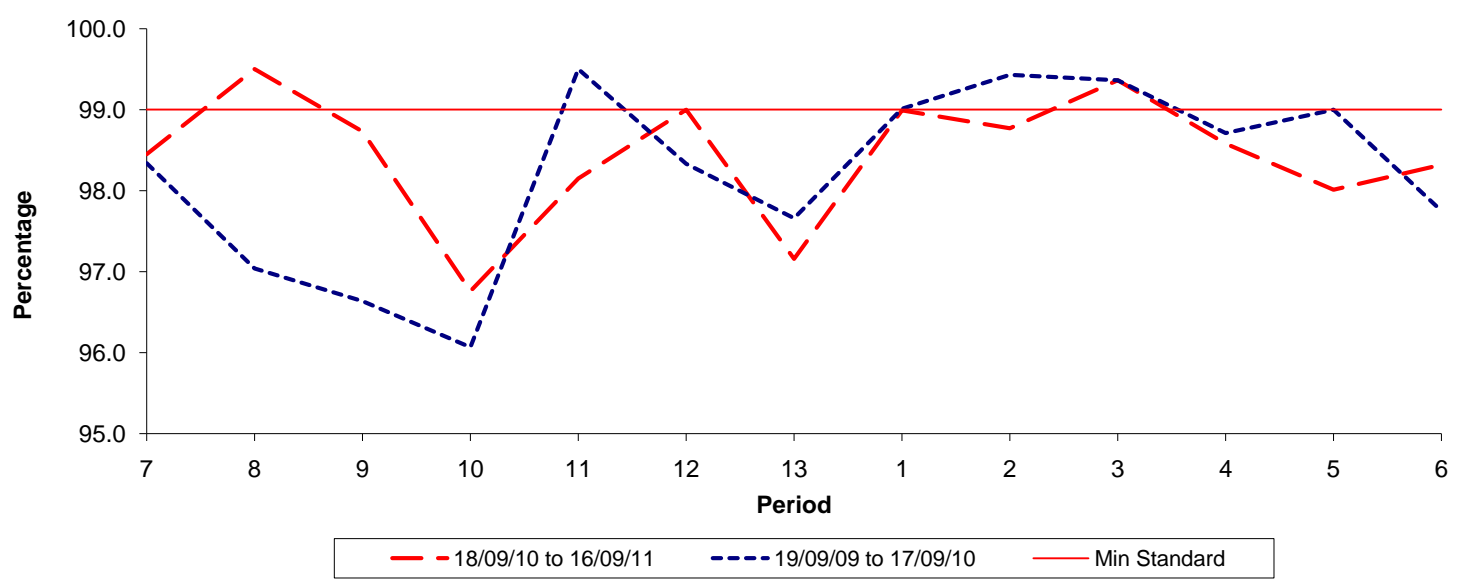

**Reliability Performance ( Low Frequency )**

**% Departing On Time**

Date Range / Period	7	8	9	10	11	12	13	1	2	3	4	5	6
18/09/10 to 16/09/11													
19/09/09 to 17/09/10													
Min Standard													

On Time figures are based on 12 weeks data

**Kilometre Performance**

**% Kilometres Operated**

Date Range / Period	7	8	9	10	11	12	13	1	2	3	4	5	6
18/09/10 to 16/09/11	98.45	99.50	98.73	96.76	98.15	99.00	97.16	98.99	98.77	99.36	98.58	98.01	98.32
19/09/09 to 17/09/10	98.34	97.04	96.64	96.07	99.50	98.33	97.66	99.01	99.43	99.36	98.71	99.00	97.75
Min Standard	99.00	99.00	99.00	99.00	99.00	99.00	99.00	99.00	99.00	99.00	99.00	99.00	99.00

Kilometre figures are based on 4 weeks data