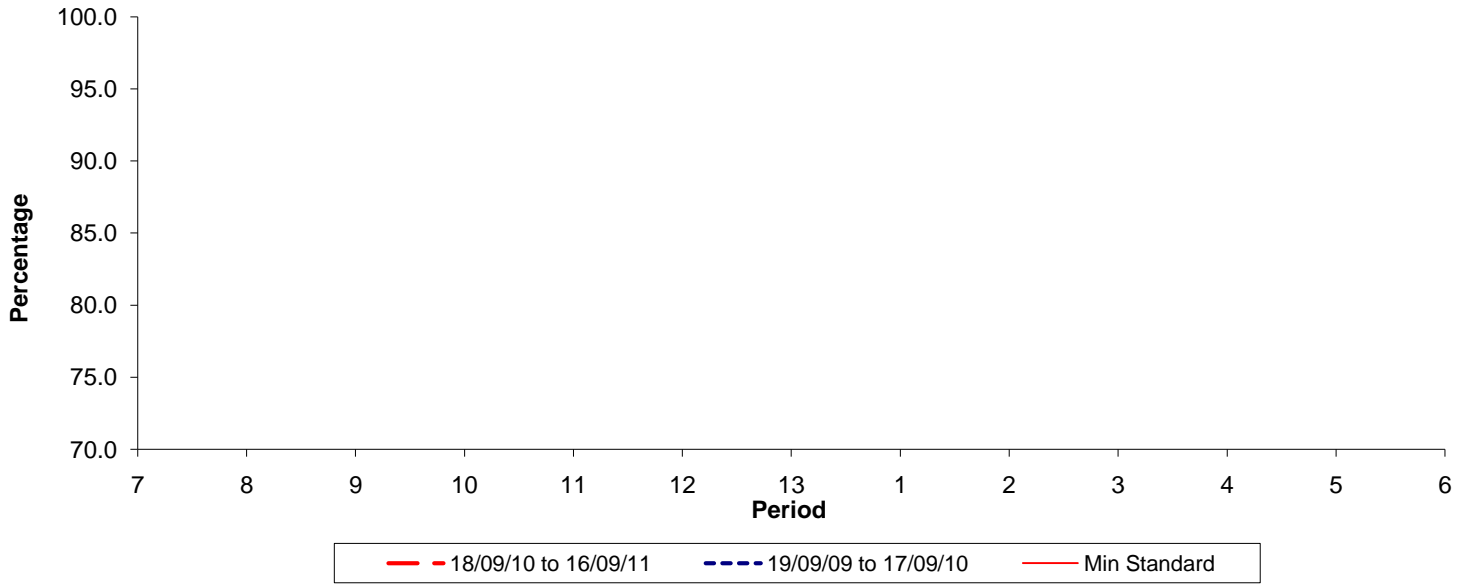

**Reliability Performance ( Low Frequency )**

**% Departing On Time**

Date Range / Period	7	8	9	10	11	12	13	1	2	3	4	5	6
18/09/10 to 16/09/11													
19/09/09 to 17/09/10													
Min Standard													

On Time figures are based on 12 weeks data

**Kilometre Performance**

**% Kilometres Operated**

Date Range / Period	7	8	9	10	11	12	13	1	2	3	4	5	6
18/09/10 to 16/09/11	98.45	99.50	98.73	96.76	98.15	99.00	97.16	98.99	98.77	99.36	98.58	98.01	98.32
19/09/09 to 17/09/10	98.34	97.04	96.64	96.07	99.50	98.33	97.66	99.01	99.43	99.36	98.71	99.00	97.75
Min Standard	99.00	99.00	99.00	99.00	99.00	99.00	99.00	99.00	99.00	99.00	99.00	99.00	99.00

Kilometre figures are based on 4 weeks data