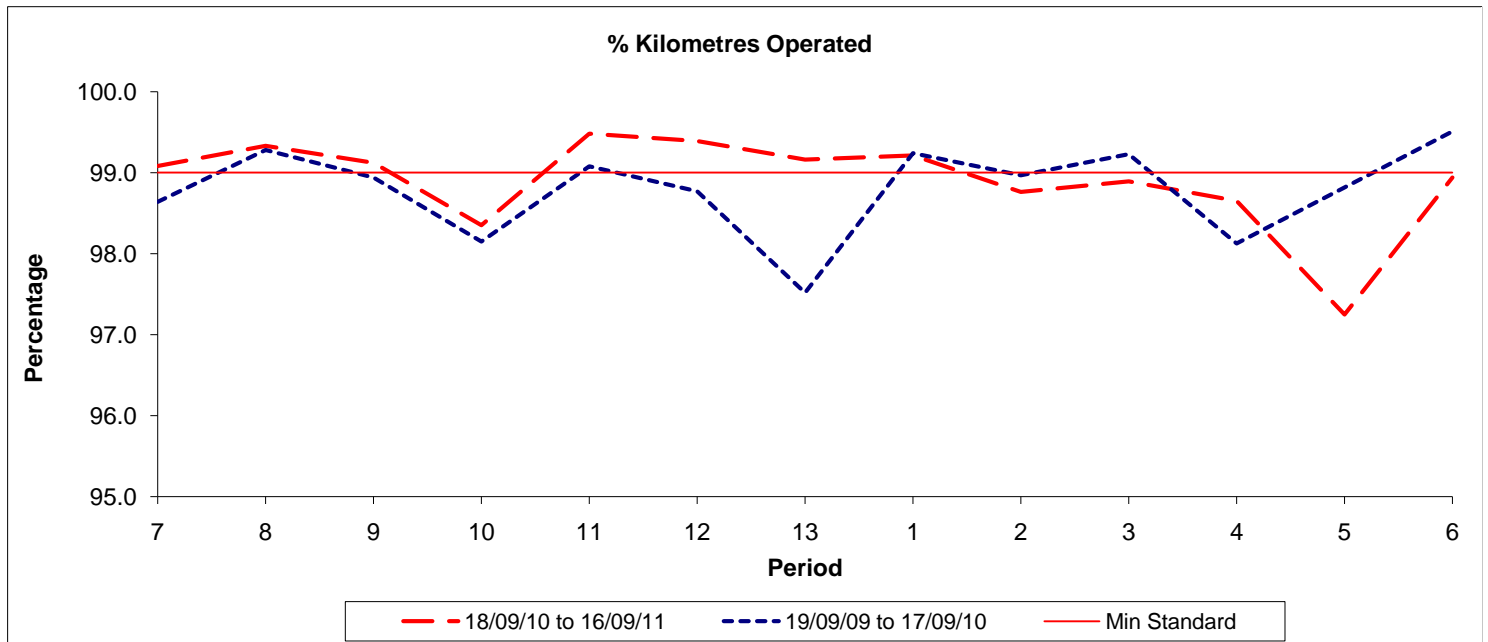

Reliability Performance (Low Frequency)

Date Range / Period	7	8	9	10	11	12	13	1	2	3	4	5	6
18/09/10 to 16/09/11	90.50	92.00	90.70	89.60	90.70	90.60	91.20	90.20	90.80	89.50	87.60	87.70	89.80
19/09/09 to 17/09/10	92.30	92.50	90.20	91.40	92.00	94.70	92.80	89.90	89.60	90.80	92.90	90.60	90.10
Min Standard	85.00	85.00	85.00	85.00	85.00	85.00	85.00	85.00	85.00	85.00	85.00	85.00	85.00

On Time figures are based on 12 weeks data

Kilometre Performance

Date Range / Period	7	8	9	10	11	12	13	1	2	3	4	5	6
18/09/10 to 16/09/11	99.08	99.33	99.12	98.35	99.48	99.39	99.16	99.21	98.76	98.89	98.65	97.25	98.94
19/09/09 to 17/09/10	98.64	99.28	98.94	98.15	99.08	98.77	97.52	99.24	98.97	99.23	98.13	98.82	99.51
Min Standard	99.00	99.00	99.00	99.00	99.00	99.00	99.00	99.00	99.00	99.00	99.00	99.00	99.00

Kilometre figures are based on 4 weeks data