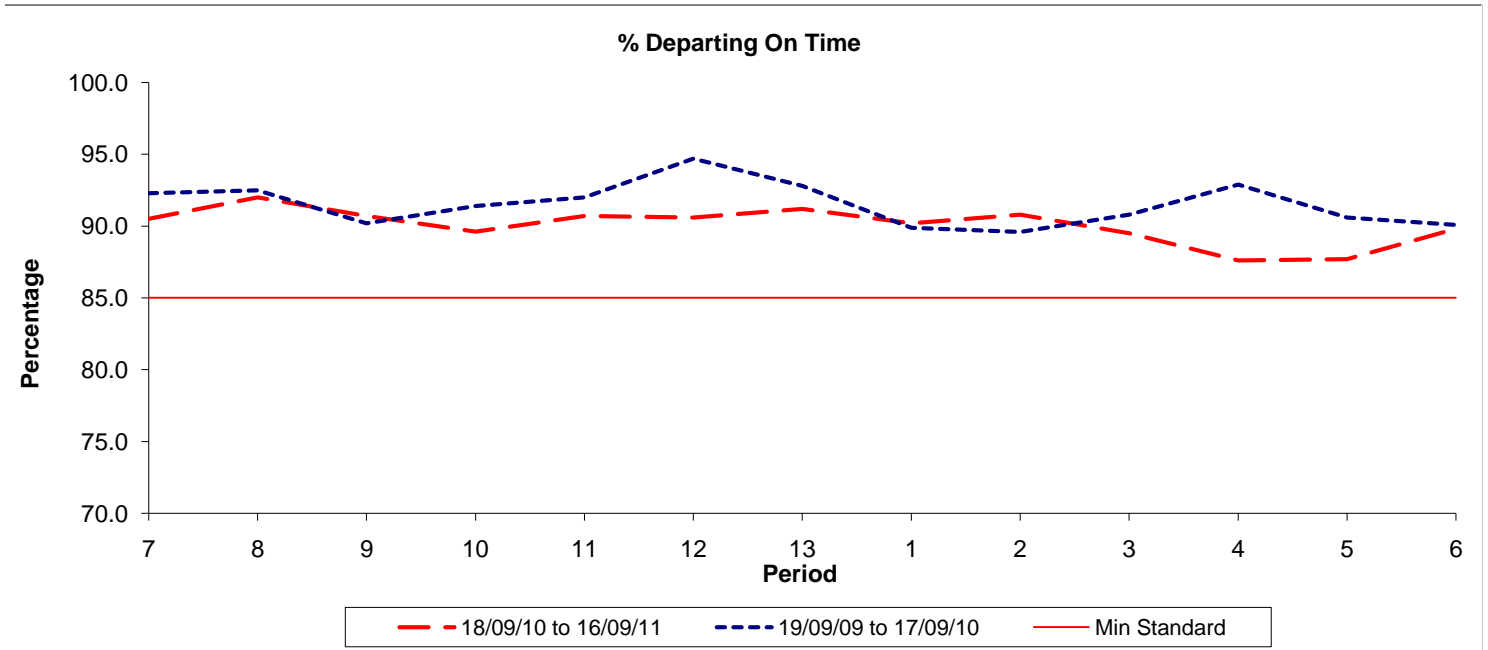

Reliability Performance (Low Frequency)

Date Range / Period	7	8	9	10	11	12	13	1	2	3	4	5	6
18/09/10 to 16/09/11	90.50	92.00	90.70	89.60	90.70	90.60	91.20	90.20	90.80	89.50	87.60	87.70	89.80
19/09/09 to 17/09/10	92.30	92.50	90.20	91.40	92.00	94.70	92.80	89.90	89.60	90.80	92.90	90.60	90.10
Min Standard	85.00	85.00	85.00	85.00	85.00	85.00	85.00	85.00	85.00	85.00	85.00	85.00	85.00

On Time figures are based on 12 weeks data

Kilometre Performance

Date Range / Period	7	8	9	10	11	12	13	1	2	3	4	5	6
18/09/10 to 16/09/11	99.08	99.33	99.12	98.35	99.48	99.39	99.16	99.21	98.76	98.89	98.65	97.25	98.94
19/09/09 to 17/09/10	98.64	99.28	98.94	98.15	99.08	98.77	97.52	99.24	98.97	99.23	98.13	98.82	99.51
Min Standard	99.00	99.00	99.00	99.00	99.00	99.00	99.00	99.00	99.00	99.00	99.00	99.00	99.00

Kilometre figures are based on 4 weeks data