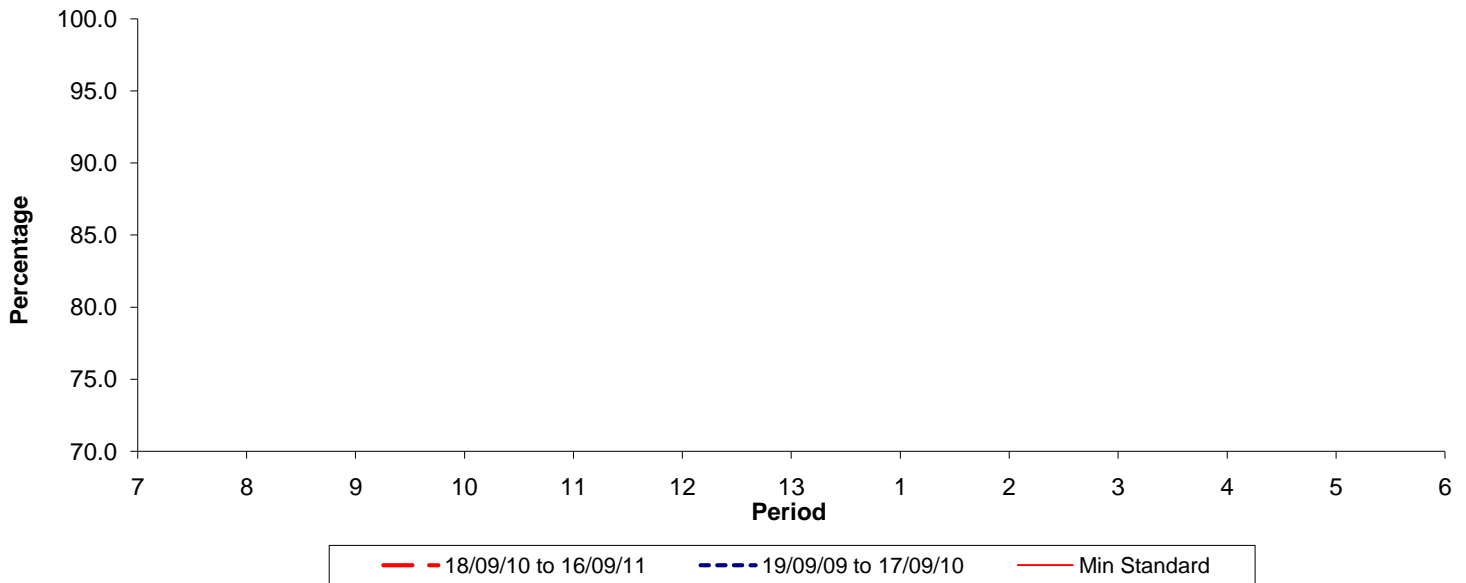

Reliability Performance (Low Frequency)

% Departing On Time

Date Range / Period	7	8	9	10	11	12	13	1	2	3	4	5	6
18/09/10 to 16/09/11													
19/09/09 to 17/09/10													
Min Standard													

On Time figures are based on 12 weeks data

Kilometre Performance

% Kilometres Operated

Date Range / Period	7	8	9	10	11	12	13	1	2	3	4	5	6
18/09/10 to 16/09/11	99.25	99.06	99.48	98.82	99.69	99.59	98.29	95.59	98.93	98.44	97.71	98.66	98.38
19/09/09 to 17/09/10	99.69	100.00	98.45	99.23	99.89	98.89	98.62	92.82	98.92	98.37	98.21	99.51	99.52
Min Standard	99.00	99.00	99.00	99.00	99.00	99.00	99.00	99.00	99.00	99.00	99.00	99.00	99.00

Kilometre figures are based on 4 weeks data