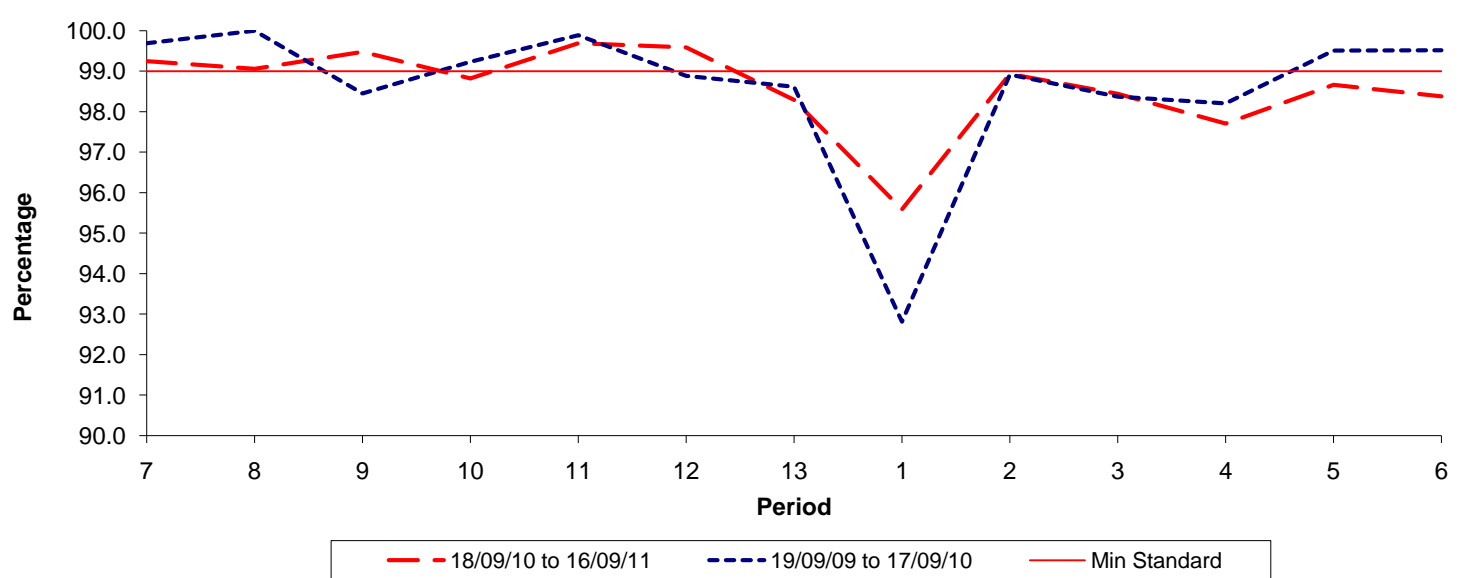

Reliability Performance (Low Frequency)

% Departing On Time

Date Range / Period	7	8	9	10	11	12	13	1	2	3	4	5	6
18/09/10 to 16/09/11													
19/09/09 to 17/09/10													
Min Standard													

On Time figures are based on 12 weeks data

Kilometre Performance

% Kilometres Operated

Date Range / Period	7	8	9	10	11	12	13	1	2	3	4	5	6
18/09/10 to 16/09/11	99.25	99.06	99.48	98.82	99.69	99.59	98.29	95.59	98.93	98.44	97.71	98.66	98.38
19/09/09 to 17/09/10	99.69	100.00	98.45	99.23	99.89	98.89	98.62	92.82	98.92	98.37	98.21	99.51	99.52
Min Standard	99.00	99.00	99.00	99.00	99.00	99.00	99.00	99.00	99.00	99.00	99.00	99.00	99.00

Kilometre figures are based on 4 weeks data