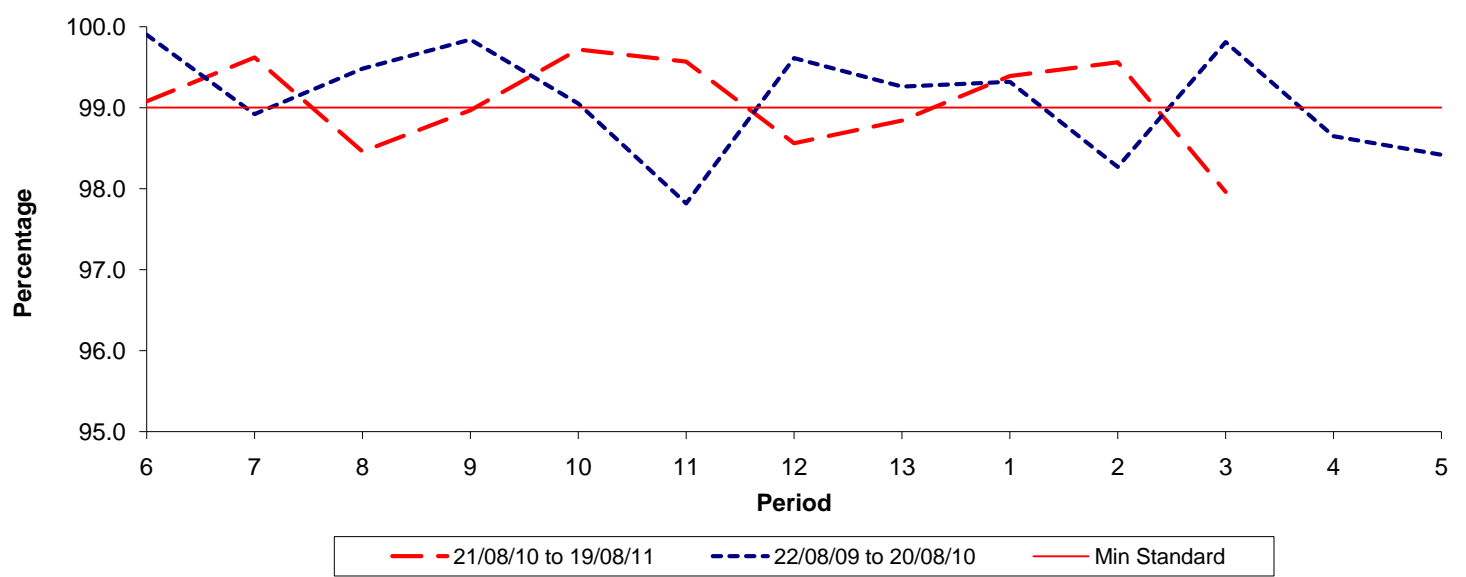

Reliability Performance (Low Frequency)

% Departing On Time

Date Range / Period	6	7	8	9	10	11	12	13	1	2	3	4	5
21/08/10 to 19/08/11													
22/08/09 to 20/08/10													
Min Standard													

On Time figures are based on 12 weeks data

Kilometre Performance

% Kilometres Operated

Date Range / Period	6	7	8	9	10	11	12	13	1	2	3	4	5
21/08/10 to 19/08/11	99.08	99.62	98.46	98.97	99.72	99.57	98.56	98.84	99.39	99.56	97.96		
22/08/09 to 20/08/10	99.90	98.92	99.48	99.84	99.05	97.82	99.61	99.26	99.32	98.27	99.81	98.65	98.42
Min Standard	99.00	99.00	99.00	99.00	99.00	99.00	99.00	99.00	99.00	99.00	99.00	99.00	99.00

Kilometre figures are based on 4 weeks data