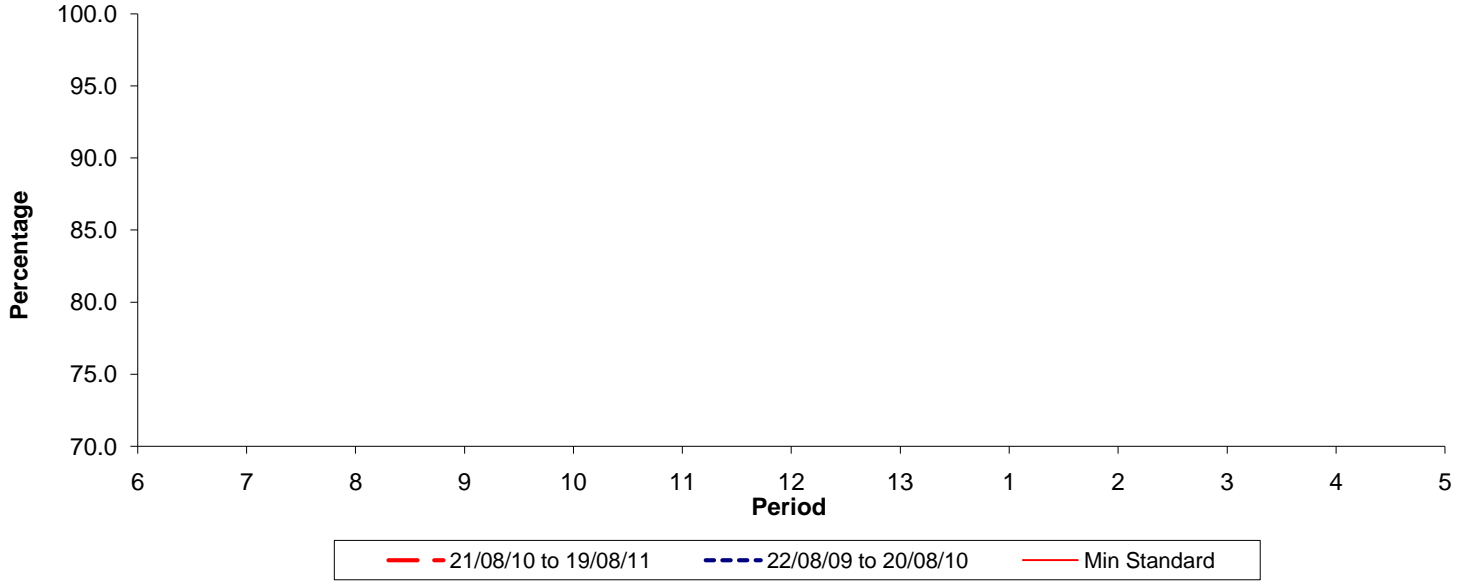

Reliability Performance (Low Frequency)

% Departing On Time

Date Range / Period	6	7	8	9	10	11	12	13	1	2	3	4	5
21/08/10 to 19/08/11													
22/08/09 to 20/08/10													
Min Standard													

On Time figures are based on 12 weeks data

Kilometre Performance

% Kilometres Operated

Date Range / Period	6	7	8	9	10	11	12	13	1	2	3	4	5
21/08/10 to 19/08/11	99.08	99.62	98.46	98.97	99.72	99.57	98.56	98.84	99.39	99.56	97.96		
22/08/09 to 20/08/10	99.90	98.92	99.48	99.84	99.05	97.82	99.61	99.26	99.32	98.27	99.81	98.65	98.42
Min Standard	99.00	99.00	99.00	99.00	99.00	99.00	99.00	99.00	99.00	99.00	99.00	99.00	99.00

Kilometre figures are based on 4 weeks data