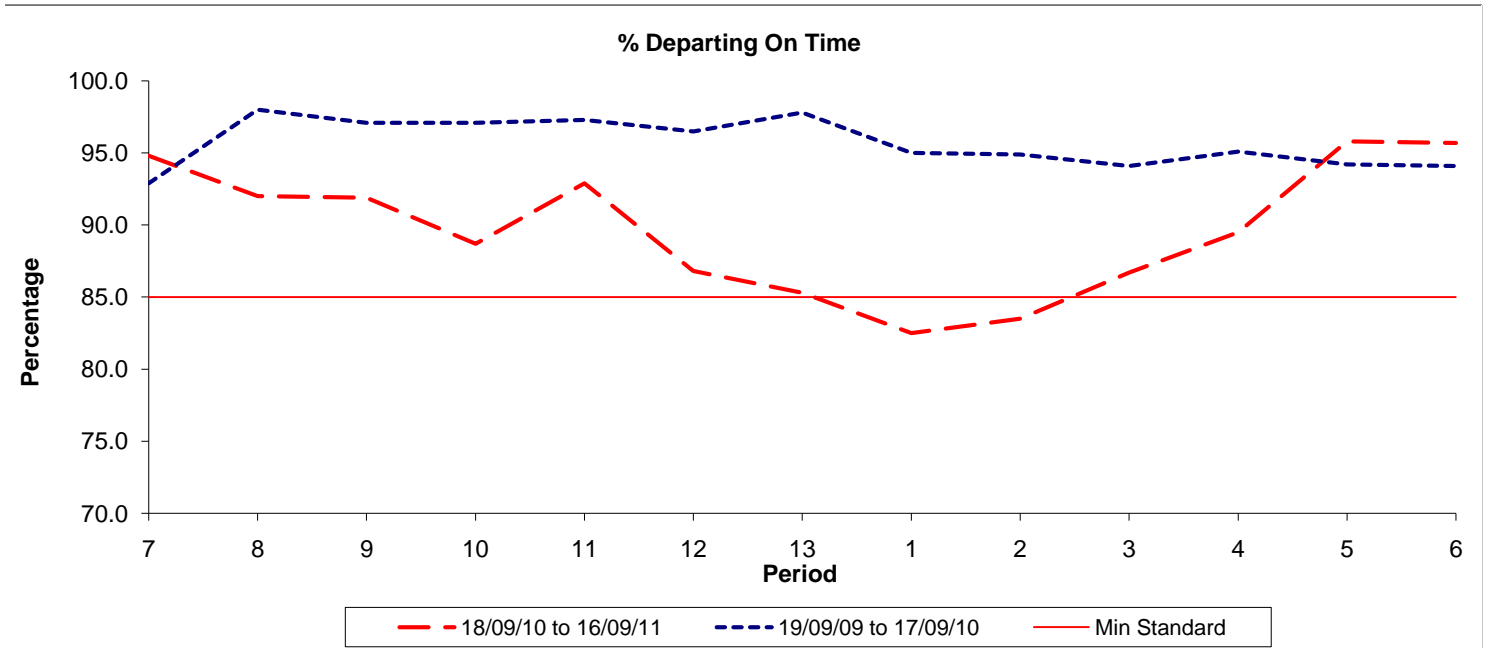

Reliability Performance (Low Frequency)

Date Range / Period	7	8	9	10	11	12	13	1	2	3	4	5	6
18/09/10 to 16/09/11	94.80	92.00	91.90	88.70	92.90	86.80	85.30	82.50	83.50	86.70	89.50	95.80	95.70
19/09/09 to 17/09/10	92.90	98.00	97.10	97.10	97.30	96.50	97.80	95.00	94.90	94.10	95.10	94.20	94.10
Min Standard	85.00	85.00	85.00	85.00	85.00	85.00	85.00	85.00	85.00	85.00	85.00	85.00	85.00

On Time figures are based on 12 weeks data

Kilometre Performance

Date Range / Period	7	8	9	10	11	12	13	1	2	3	4	5	6
18/09/10 to 16/09/11	99.37	97.92	97.74	97.73	98.34	92.54	95.77	98.16	97.05	98.71	98.72	99.01	99.46
19/09/09 to 17/09/10	98.30	98.50	99.02	98.36	99.32	98.46	98.26	99.24	98.94	98.64	98.78	99.28	99.94
Min Standard	99.00	99.00	99.00	99.00	99.00	99.00	99.00	99.00	99.00	99.00	99.00	99.00	99.00

Kilometre figures are based on 4 weeks data