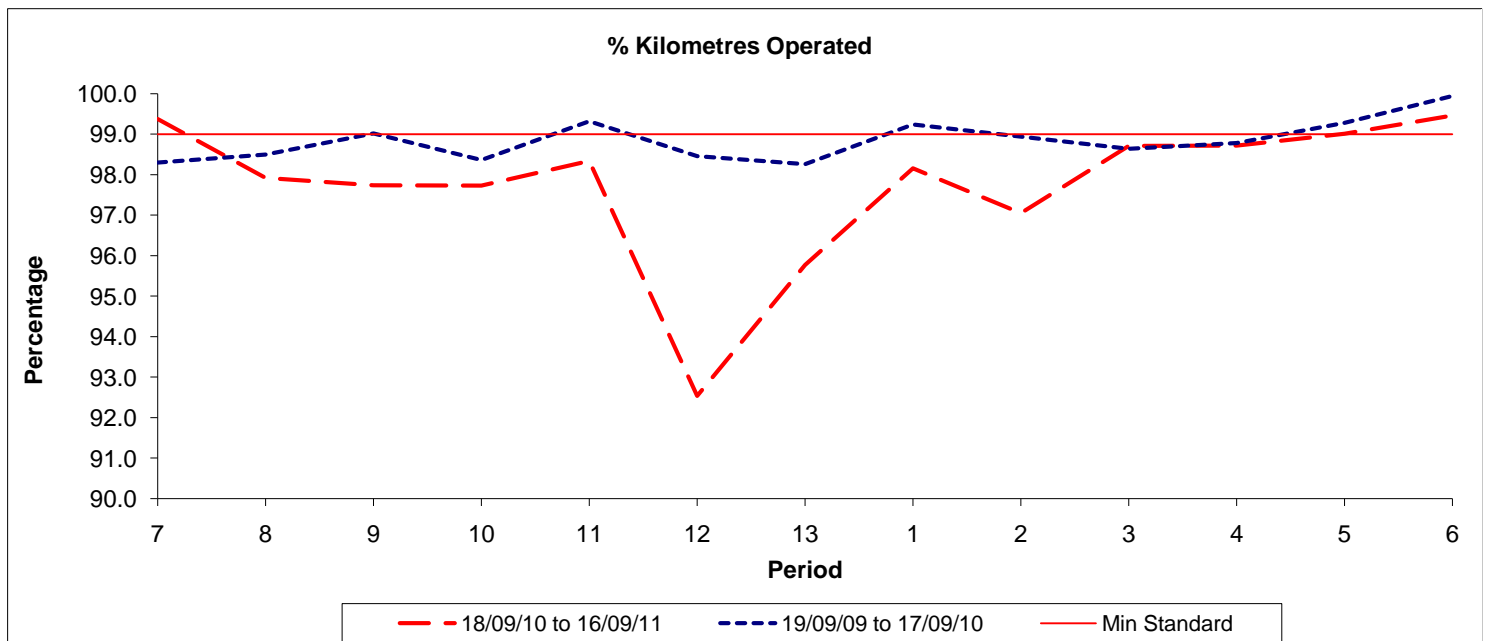

Reliability Performance (Low Frequency)

Date Range / Period	7	8	9	10	11	12	13	1	2	3	4	5	6
18/09/10 to 16/09/11	94.80	92.00	91.90	88.70	92.90	86.80	85.30	82.50	83.50	86.70	89.50	95.80	95.70
19/09/09 to 17/09/10	92.90	98.00	97.10	97.10	97.30	96.50	97.80	95.00	94.90	94.10	95.10	94.20	94.10
Min Standard	85.00	85.00	85.00	85.00	85.00	85.00	85.00	85.00	85.00	85.00	85.00	85.00	85.00

On Time figures are based on 12 weeks data

Kilometre Performance

Date Range / Period	7	8	9	10	11	12	13	1	2	3	4	5	6
18/09/10 to 16/09/11	99.37	97.92	97.74	97.73	98.34	92.54	95.77	98.16	97.05	98.71	98.72	99.01	99.46
19/09/09 to 17/09/10	98.30	98.50	99.02	98.36	99.32	98.46	98.26	99.24	98.94	98.64	98.78	99.28	99.94
Min Standard	99.00	99.00	99.00	99.00	99.00	99.00	99.00	99.00	99.00	99.00	99.00	99.00	99.00

Kilometre figures are based on 4 weeks data