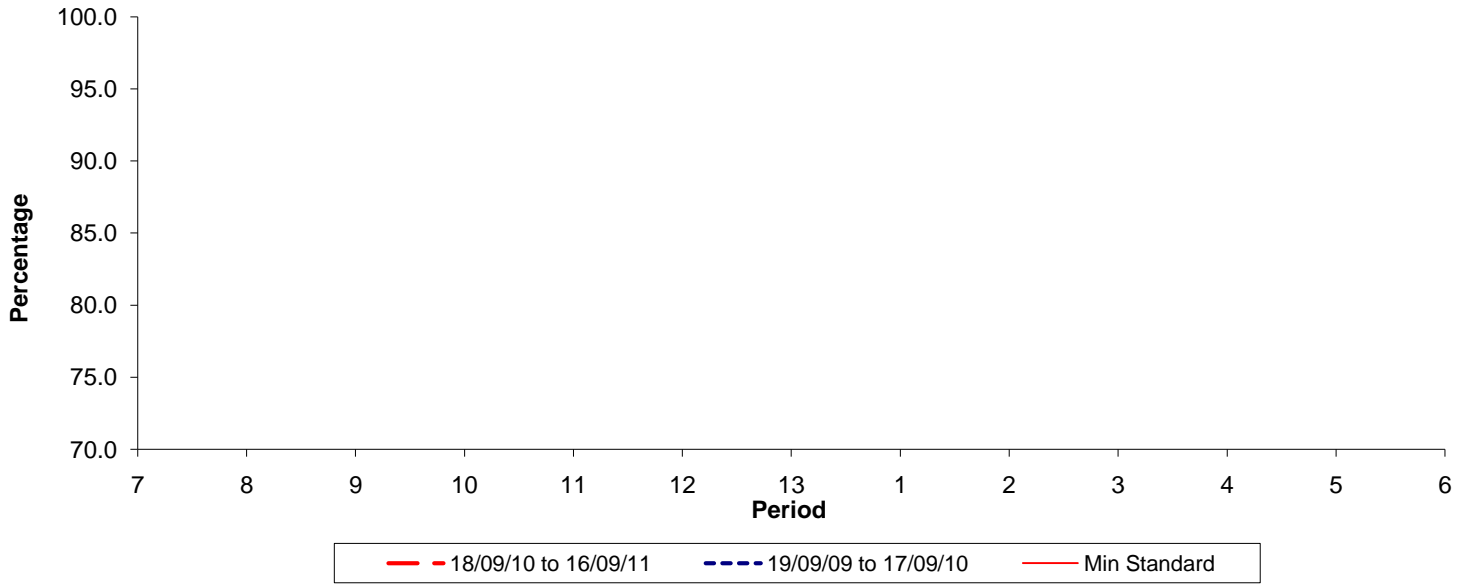

Reliability Performance (Low Frequency)

% Departing On Time

Date Range / Period	7	8	9	10	11	12	13	1	2	3	4	5	6
18/09/10 to 16/09/11													
19/09/09 to 17/09/10													
Min Standard													

On Time figures are based on 12 weeks data

Kilometre Performance

% Kilometres Operated

Date Range / Period	7	8	9	10	11	12	13	1	2	3	4	5	6
18/09/10 to 16/09/11	99.03	97.85	98.73	99.00	99.67	99.03	98.38	99.77	99.36	99.50	98.72	99.44	99.37
19/09/09 to 17/09/10	99.13	99.36	98.25	99.34	99.06	99.36	98.87	99.63	98.01	98.72	99.30	98.56	99.40
Min Standard	99.00	99.00	99.00	99.00	99.00	99.00	99.00	99.00	99.00	99.00	99.00	99.00	99.00

Kilometre figures are based on 4 weeks data