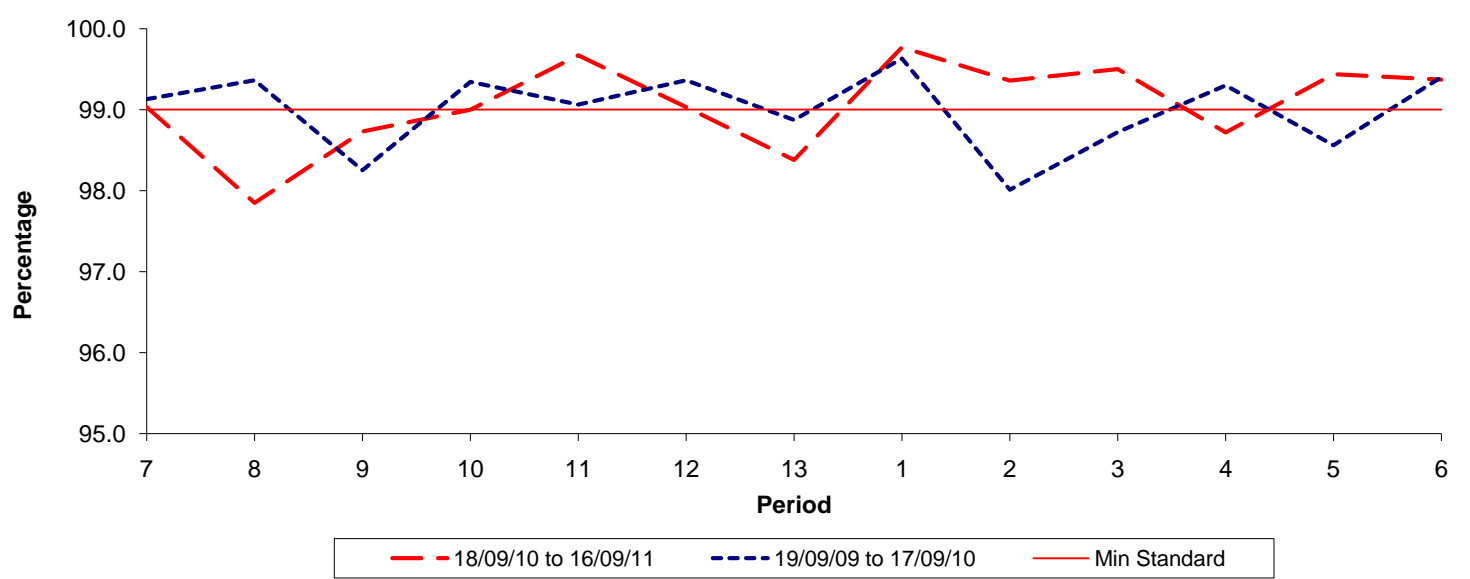

Reliability Performance (Low Frequency)

% Departing On Time

Date Range / Period	7	8	9	10	11	12	13	1	2	3	4	5	6
18/09/10 to 16/09/11													
19/09/09 to 17/09/10													
Min Standard													

On Time figures are based on 12 weeks data

Kilometre Performance

% Kilometres Operated

Date Range / Period	7	8	9	10	11	12	13	1	2	3	4	5	6
18/09/10 to 16/09/11	99.03	97.85	98.73	99.00	99.67	99.03	98.38	99.77	99.36	99.50	98.72	99.44	99.37
19/09/09 to 17/09/10	99.13	99.36	98.25	99.34	99.06	99.36	98.87	99.63	98.01	98.72	99.30	98.56	99.40
Min Standard	99.00	99.00	99.00	99.00	99.00	99.00	99.00	99.00	99.00	99.00	99.00	99.00	99.00

Kilometre figures are based on 4 weeks data