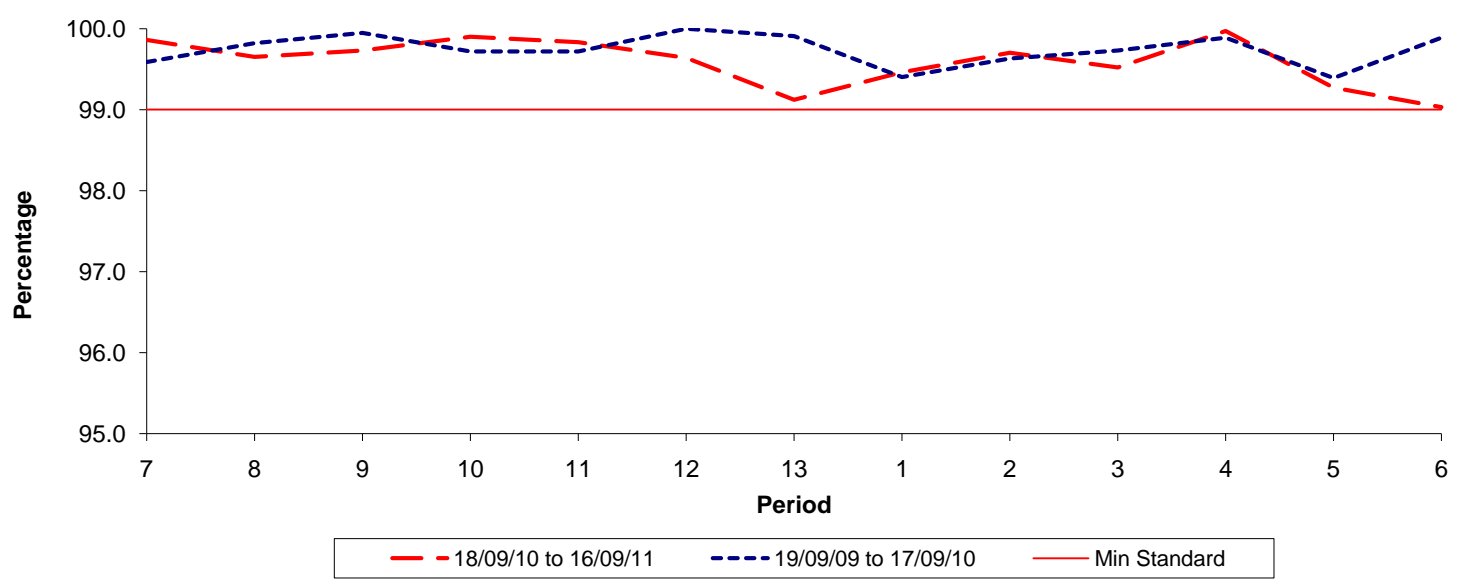

**Reliability Performance ( Low Frequency )**

**% Departing On Time**

Date Range / Period	7	8	9	10	11	12	13	1	2	3	4	5	6
18/09/10 to 16/09/11													
19/09/09 to 17/09/10													
Min Standard													

On Time figures are based on 12 weeks data

**Kilometre Performance**

**% Kilometres Operated**

Date Range / Period	7	8	9	10	11	12	13	1	2	3	4	5	6
18/09/10 to 16/09/11	99.86	99.65	99.73	99.90	99.83	99.64	99.12	99.46	99.70	99.52	99.97	99.27	99.03
19/09/09 to 17/09/10	99.59	99.82	99.95	99.72	99.72	100.00	99.91	99.40	99.63	99.73	99.89	99.39	99.89
Min Standard	99.00	99.00	99.00	99.00	99.00	99.00	99.00	99.00	99.00	99.00	99.00	99.00	99.00

Kilometre figures are based on 4 weeks data