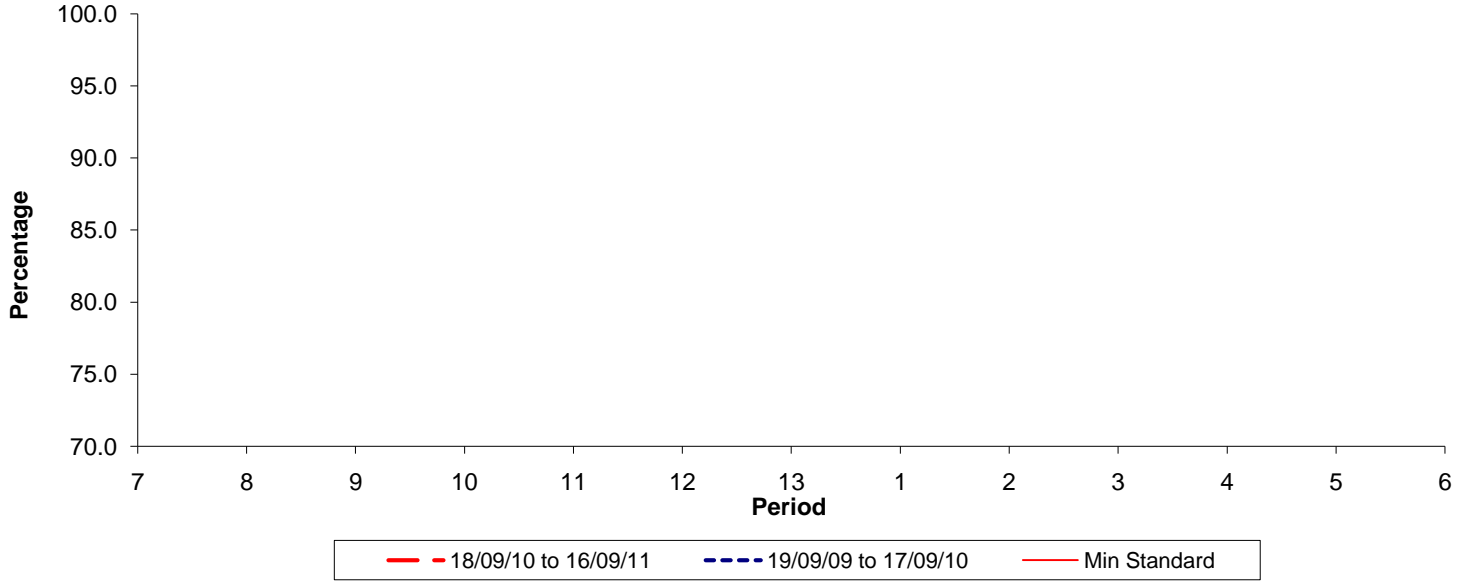

**Reliability Performance ( Low Frequency )**

**% Departing On Time**

Date Range / Period	7	8	9	10	11	12	13	1	2	3	4	5	6
18/09/10 to 16/09/11													
19/09/09 to 17/09/10													
Min Standard													

On Time figures are based on 12 weeks data

**Kilometre Performance**

**% Kilometres Operated**

Date Range / Period	7	8	9	10	11	12	13	1	2	3	4	5	6
18/09/10 to 16/09/11	99.86	99.65	99.73	99.90	99.83	99.64	99.12	99.46	99.70	99.52	99.97	99.27	99.03
19/09/09 to 17/09/10	99.59	99.82	99.95	99.72	99.72	100.00	99.91	99.40	99.63	99.73	99.89	99.39	99.89
Min Standard	99.00	99.00	99.00	99.00	99.00	99.00	99.00	99.00	99.00	99.00	99.00	99.00	99.00

Kilometre figures are based on 4 weeks data