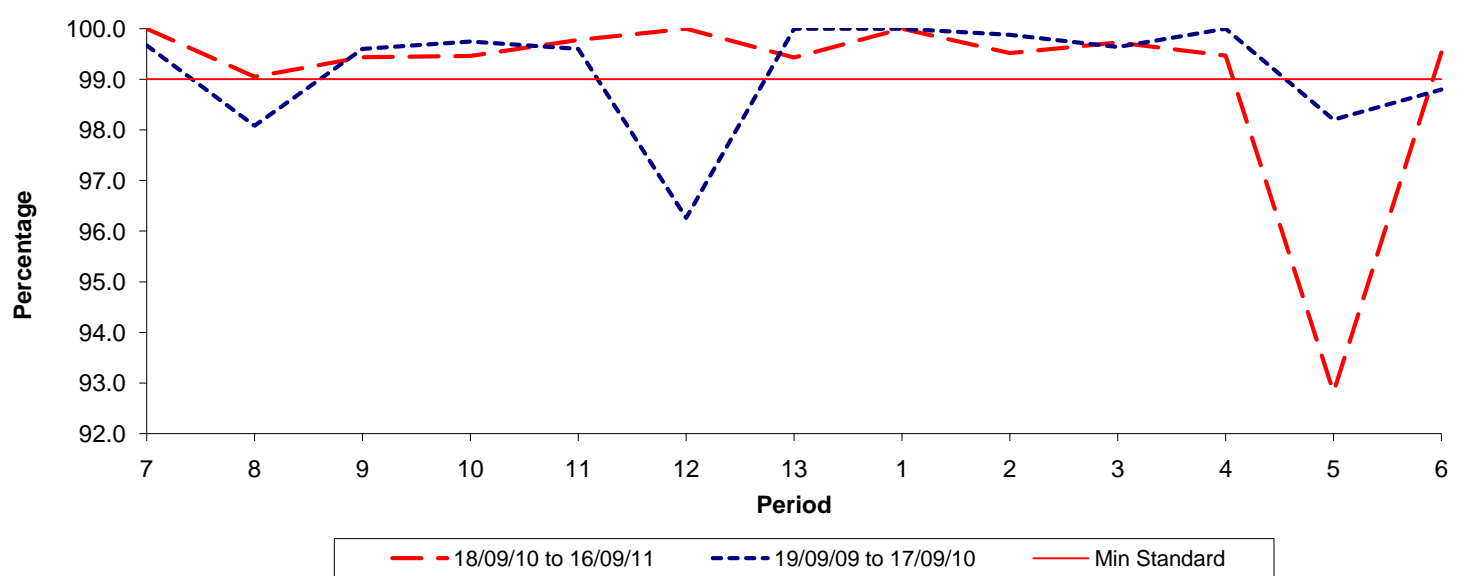

**Reliability Performance ( Low Frequency )**

**% Departing On Time**

Date Range / Period	7	8	9	10	11	12	13	1	2	3	4	5	6
18/09/10 to 16/09/11													
19/09/09 to 17/09/10													
Min Standard													

On Time figures are based on 12 weeks data

**Kilometre Performance**

**% Kilometres Operated**

Date Range / Period	7	8	9	10	11	12	13	1	2	3	4	5	6
18/09/10 to 16/09/11	100.00	99.05	99.44	99.46	99.78	100.00	99.43	100.00	99.52	99.73	99.47	92.82	99.53
19/09/09 to 17/09/10	99.67	98.08	99.60	99.75	99.60	96.26	100.00	100.00	99.88	99.64	100.00	98.20	98.80
Min Standard	99.00	99.00	99.00	99.00	99.00	99.00	99.00	99.00	99.00	99.00	99.00	99.00	99.00

Kilometre figures are based on 4 weeks data