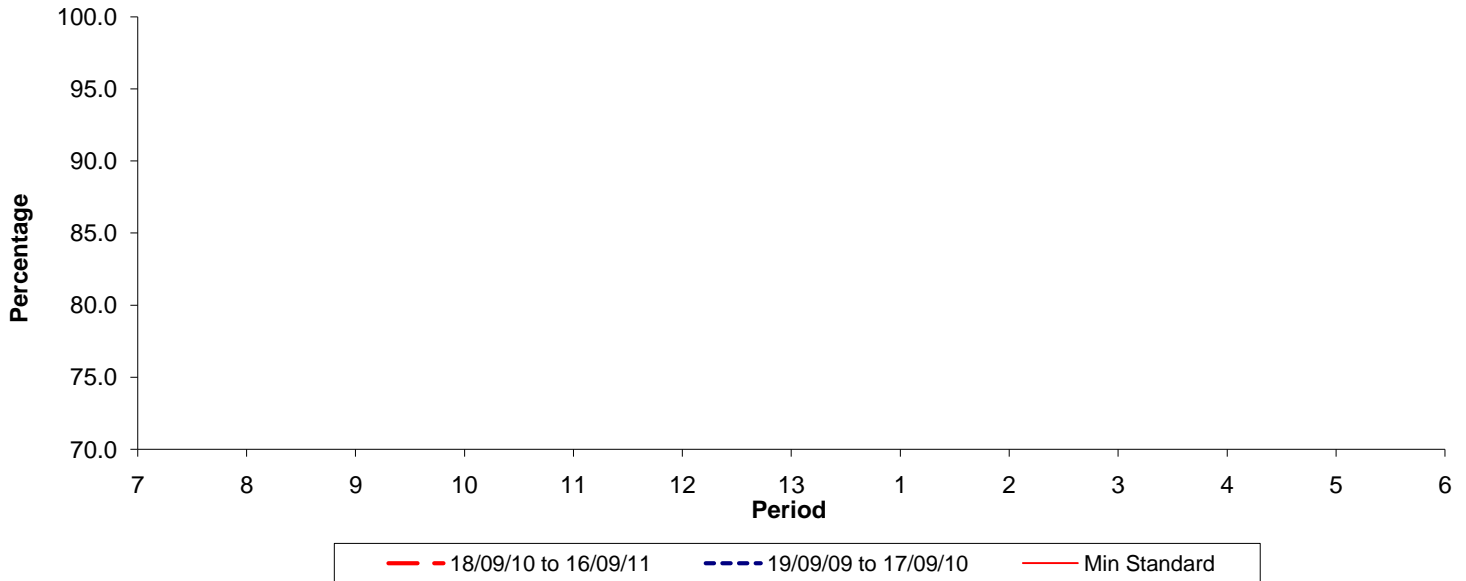

**Reliability Performance ( Low Frequency )**

**% Departing On Time**

Date Range / Period	7	8	9	10	11	12	13	1	2	3	4	5	6
18/09/10 to 16/09/11													
19/09/09 to 17/09/10													
Min Standard													

On Time figures are based on 12 weeks data

**Kilometre Performance**

**% Kilometres Operated**

Date Range / Period	7	8	9	10	11	12	13	1	2	3	4	5	6
18/09/10 to 16/09/11	100.00	99.05	99.44	99.46	99.78	100.00	99.43	100.00	99.52	99.73	99.47	92.82	99.53
19/09/09 to 17/09/10	99.67	98.08	99.60	99.75	99.60	96.26	100.00	100.00	99.88	99.64	100.00	98.20	98.80
Min Standard	99.00	99.00	99.00	99.00	99.00	99.00	99.00	99.00	99.00	99.00	99.00	99.00	99.00

Kilometre figures are based on 4 weeks data