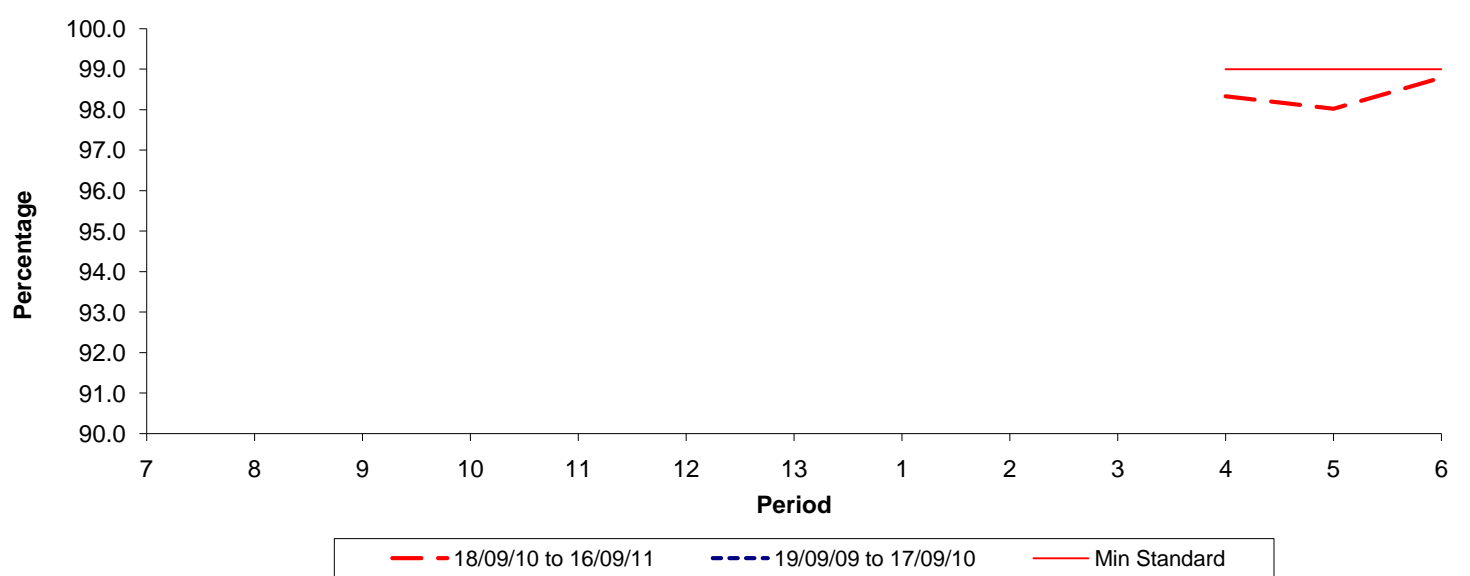

Reliability Performance (Low Frequency)

% Departing On Time

Date Range / Period	7	8	9	10	11	12	13	1	2	3	4	5	6
18/09/10 to 16/09/11											80.20	82.80	84.90
19/09/09 to 17/09/10											85.00	85.00	85.00
Min Standard											85.00	85.00	85.00

On Time figures are based on 12 weeks data

Kilometre Performance

% Kilometres Operated

Date Range / Period	7	8	9	10	11	12	13	1	2	3	4	5	6
18/09/10 to 16/09/11											98.33	98.02	98.79
19/09/09 to 17/09/10											99.00	99.00	99.00
Min Standard											99.00	99.00	99.00

Kilometre figures are based on 4 weeks data