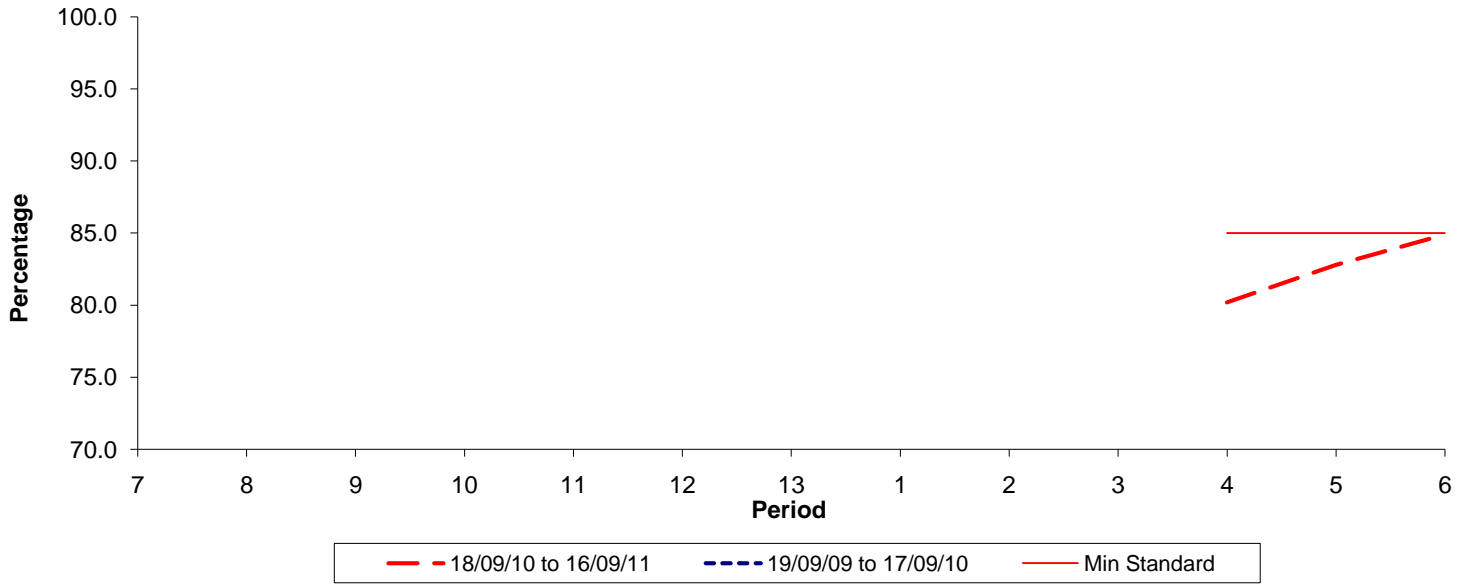

Reliability Performance (Low Frequency)

% Departing On Time

Date Range / Period	7	8	9	10	11	12	13	1	2	3	4	5	6
18/09/10 to 16/09/11											80.20	82.80	84.90
19/09/09 to 17/09/10											85.00	85.00	85.00
Min Standard											85.00	85.00	85.00

On Time figures are based on 12 weeks data

Kilometre Performance

% Kilometres Operated

Date Range / Period	7	8	9	10	11	12	13	1	2	3	4	5	6
18/09/10 to 16/09/11											98.33	98.02	98.79
19/09/09 to 17/09/10											99.00	99.00	99.00
Min Standard											99.00	99.00	99.00

Kilometre figures are based on 4 weeks data