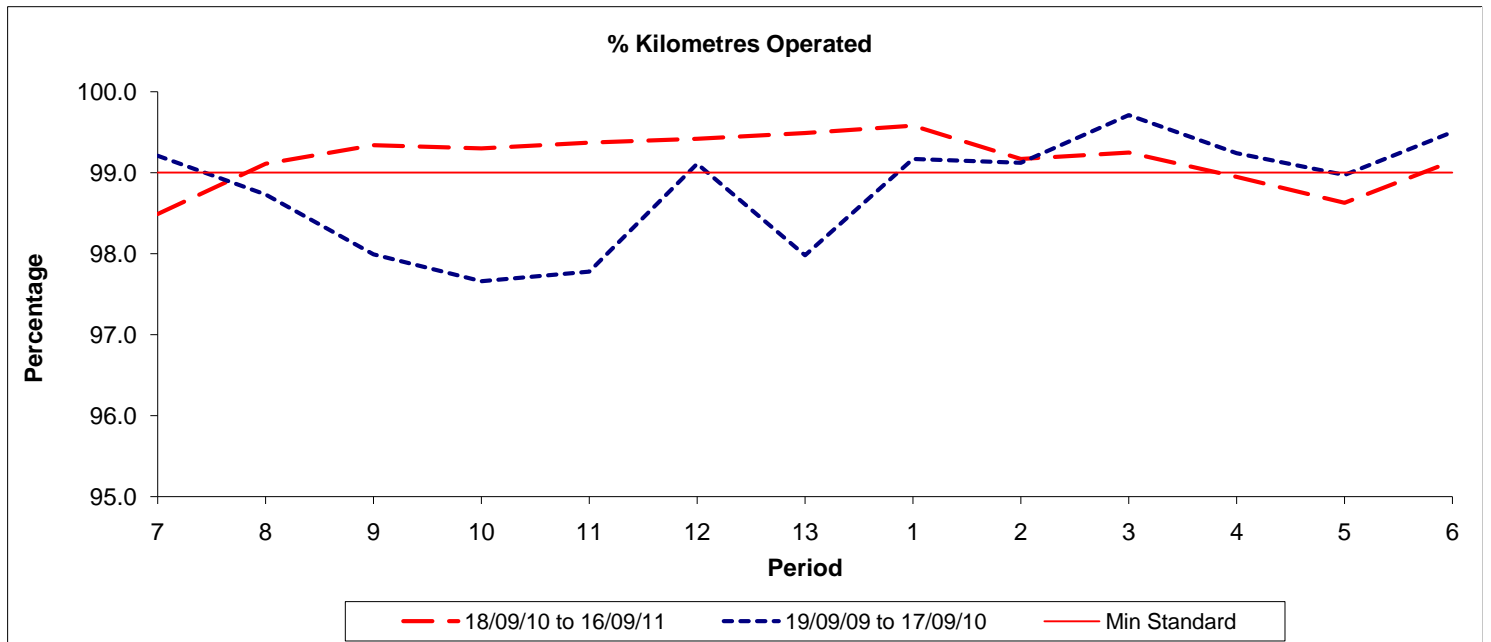

Reliability Performance (Low Frequency)

Date Range / Period	7	8	9	10	11	12	13	1	2	3	4	5	6
18/09/10 to 16/09/11	94.70	94.30	95.40	95.70	98.40	97.30	96.30	95.20	95.80	95.20	94.40	94.30	95.30
19/09/09 to 17/09/10	91.70	92.20	94.60	95.90	95.50	95.50	95.40	94.00	94.20	94.60	96.90	95.90	94.60
Min Standard	85.00	85.00	85.00	85.00	85.00	85.00	85.00	85.00	85.00	85.00	85.00	85.00	85.00

On Time figures are based on 12 weeks data

Kilometre Performance

Date Range / Period	7	8	9	10	11	12	13	1	2	3	4	5	6
18/09/10 to 16/09/11	98.49	99.11	99.34	99.30	99.37	99.42	99.49	99.58	99.17	99.25	98.95	98.63	99.14
19/09/09 to 17/09/10	99.21	98.73	97.99	97.66	97.78	99.11	97.98	99.17	99.12	99.71	99.24	98.97	99.50
Min Standard	99.00	99.00	99.00	99.00	99.00	99.00	99.00	99.00	99.00	99.00	99.00	99.00	99.00

Kilometre figures are based on 4 weeks data