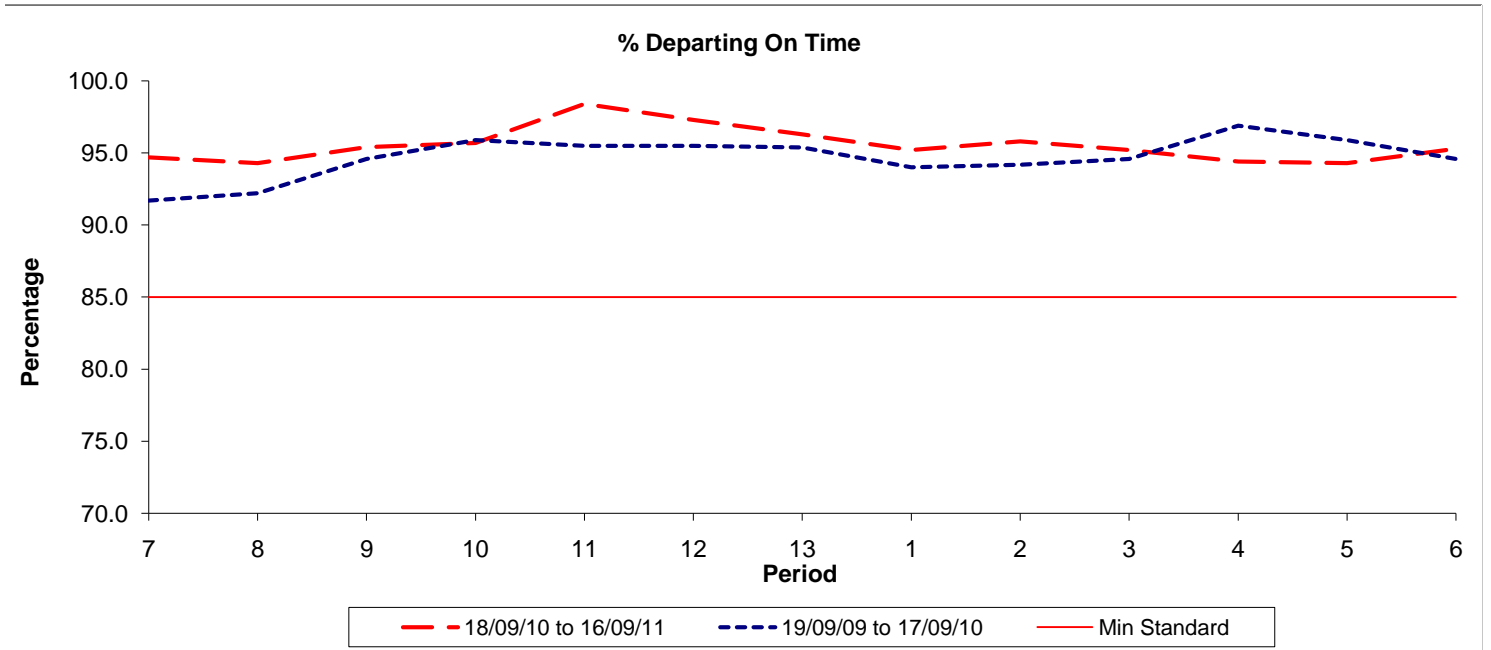

Reliability Performance (Low Frequency)

Date Range / Period	7	8	9	10	11	12	13	1	2	3	4	5	6
18/09/10 to 16/09/11	94.70	94.30	95.40	95.70	98.40	97.30	96.30	95.20	95.80	95.20	94.40	94.30	95.30
19/09/09 to 17/09/10	91.70	92.20	94.60	95.90	95.50	95.50	95.40	94.00	94.20	94.60	96.90	95.90	94.60
Min Standard	85.00	85.00	85.00	85.00	85.00	85.00	85.00	85.00	85.00	85.00	85.00	85.00	85.00

On Time figures are based on 12 weeks data

Kilometre Performance

Date Range / Period	7	8	9	10	11	12	13	1	2	3	4	5	6
18/09/10 to 16/09/11	98.49	99.11	99.34	99.30	99.37	99.42	99.49	99.58	99.17	99.25	98.95	98.63	99.14
19/09/09 to 17/09/10	99.21	98.73	97.99	97.66	97.78	99.11	97.98	99.17	99.12	99.71	99.24	98.97	99.50
Min Standard	99.00	99.00	99.00	99.00	99.00	99.00	99.00	99.00	99.00	99.00	99.00	99.00	99.00

Kilometre figures are based on 4 weeks data