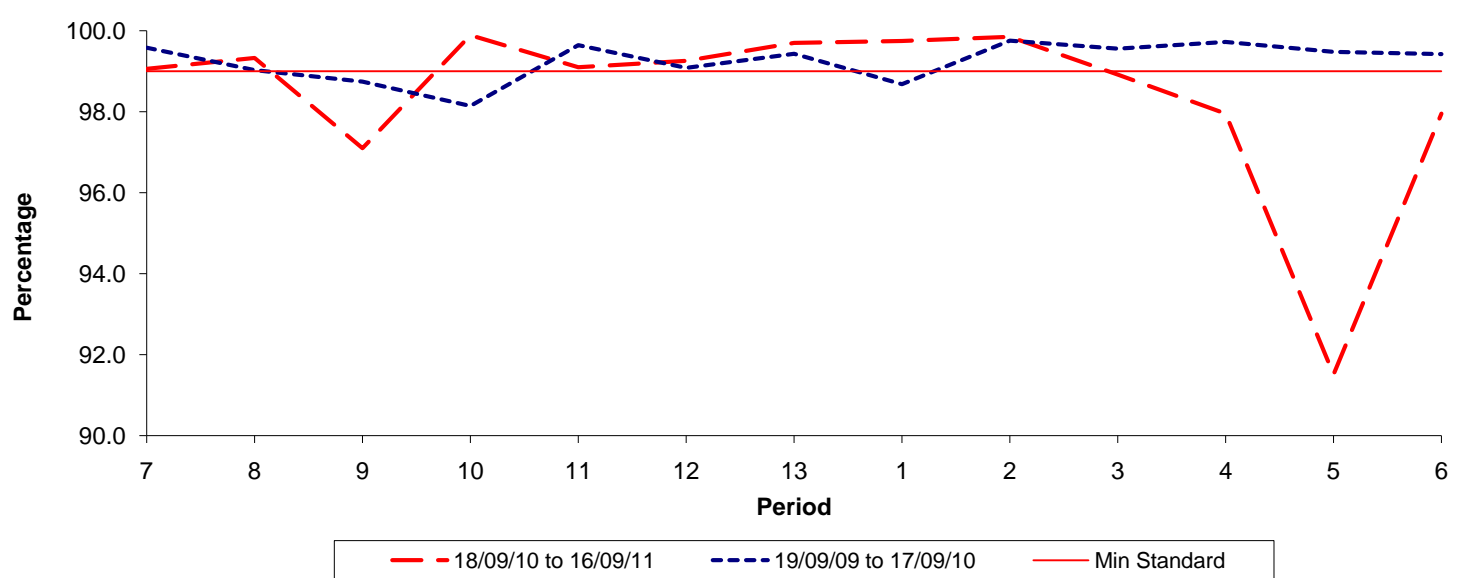

Reliability Performance (Low Frequency)

% Departing On Time

Date Range / Period	7	8	9	10	11	12	13	1	2	3	4	5	6
18/09/10 to 16/09/11													
19/09/09 to 17/09/10													
Min Standard													

On Time figures are based on 12 weeks data

Kilometre Performance

% Kilometres Operated

Date Range / Period	7	8	9	10	11	12	13	1	2	3	4	5	6
18/09/10 to 16/09/11	99.06	99.33	97.10	99.89	99.10	99.26	99.70	99.75	99.85	98.92	97.95	91.51	97.95
19/09/09 to 17/09/10	99.58	99.02	98.74	98.14	99.64	99.08	99.43	98.68	99.75	99.55	99.72	99.47	99.42
Min Standard	99.00	99.00	99.00	99.00	99.00	99.00	99.00	99.00	99.00	99.00	99.00	99.00	99.00

Kilometre figures are based on 4 weeks data