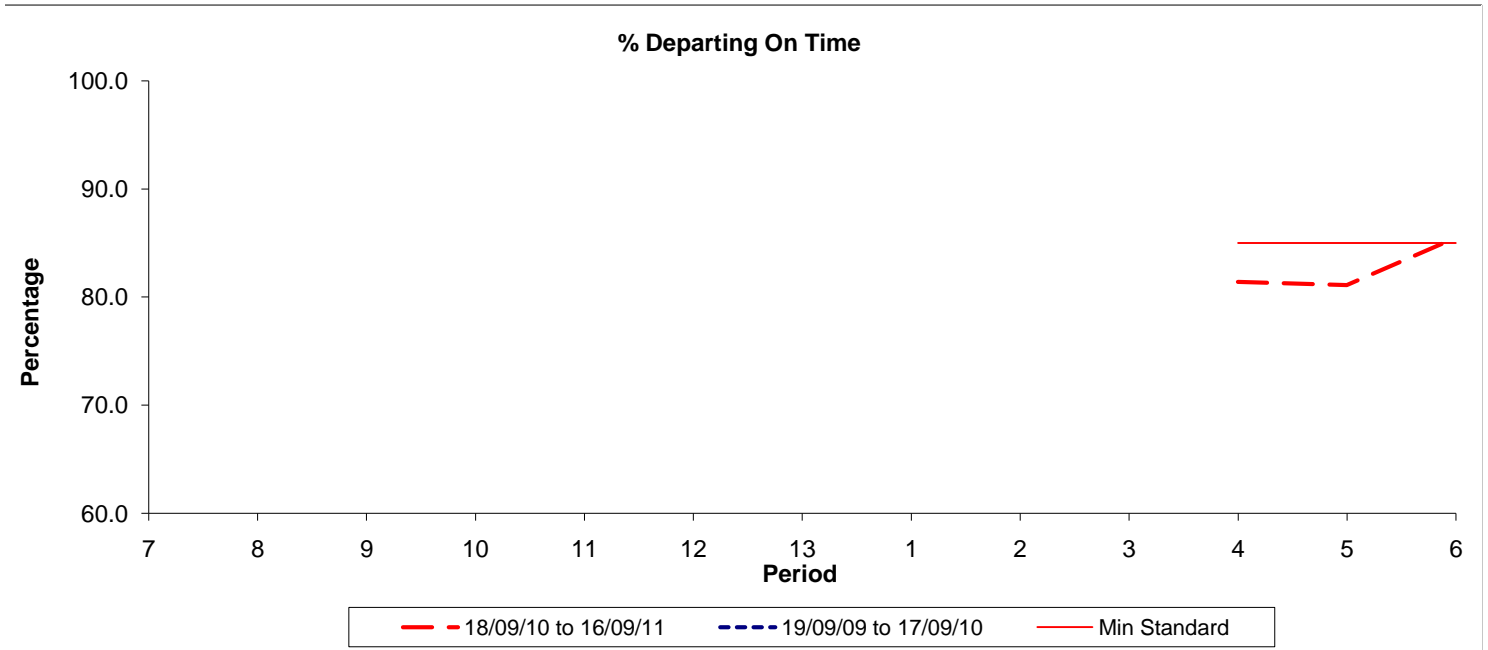

Reliability Performance (Low Frequency)

Date Range / Period	7	8	9	10	11	12	13	1	2	3	4	5	6
18/09/10 to 16/09/11											81.40	81.10	85.50
19/09/09 to 17/09/10													
Min Standard											85.00	85.00	85.00

On Time figures are based on 12 weeks data

Kilometre Performance

Date Range / Period	7	8	9	10	11	12	13	1	2	3	4	5	6
18/09/10 to 16/09/11											97.51	98.59	98.35
19/09/09 to 17/09/10													
Min Standard											99.00	99.00	99.00

Kilometre figures are based on 4 weeks data