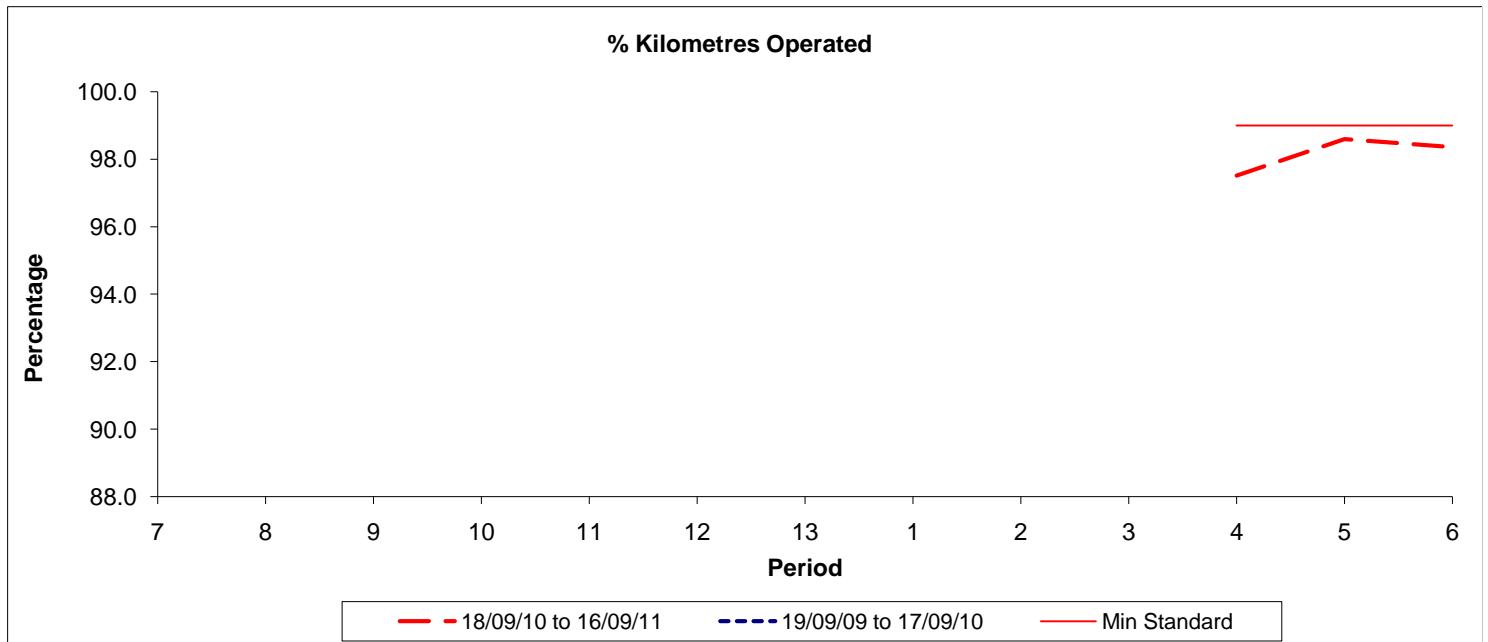

Reliability Performance (Low Frequency)

Date Range / Period	7	8	9	10	11	12	13	1	2	3	4	5	6
18/09/10 to 16/09/11											81.40	81.10	85.50
19/09/09 to 17/09/10													
Min Standard											85.00	85.00	85.00

On Time figures are based on 12 weeks data

Kilometre Performance

Date Range / Period	7	8	9	10	11	12	13	1	2	3	4	5	6
18/09/10 to 16/09/11											97.51	98.59	98.35
19/09/09 to 17/09/10													
Min Standard											99.00	99.00	99.00

Kilometre figures are based on 4 weeks data