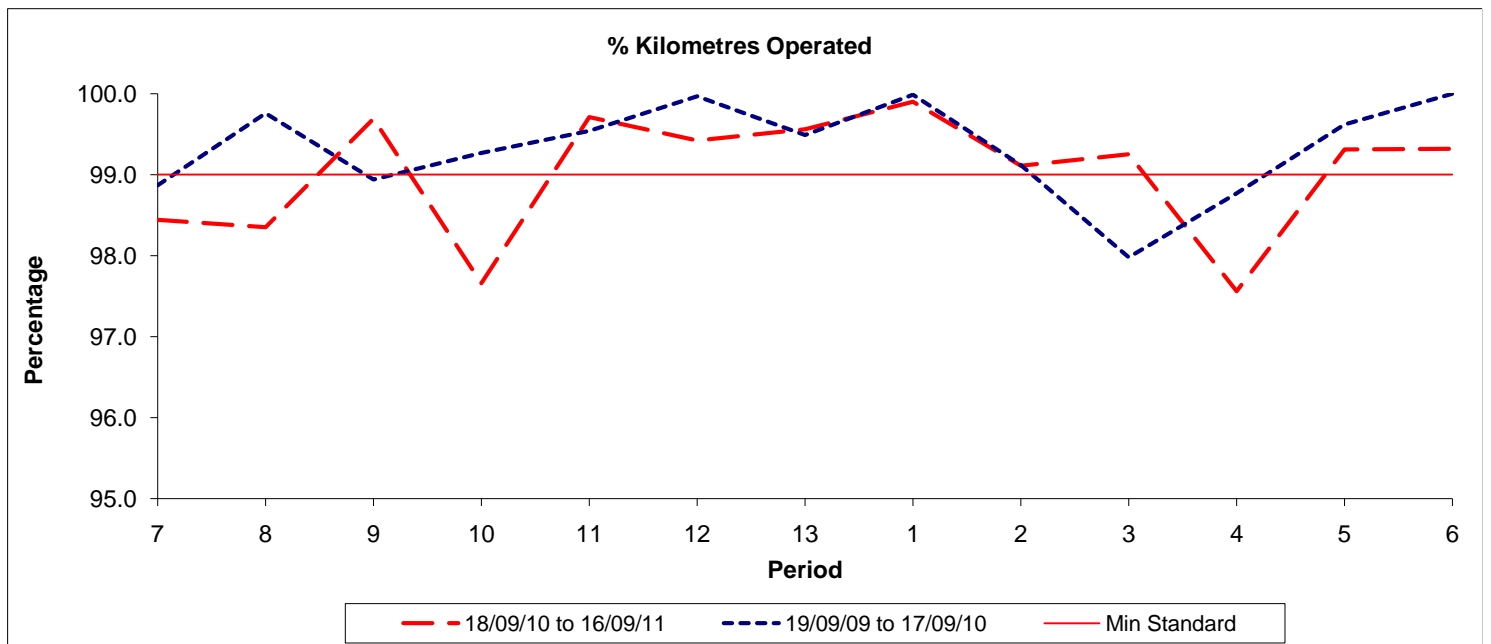

Reliability Performance (Low Frequency)

Date Range / Period	7	8	9	10	11	12	13	1	2	3	4	5	6
18/09/10 to 16/09/11													
19/09/09 to 17/09/10													
Min Standard													

On Time figures are based on 12 weeks data

Kilometre Performance

Date Range / Period	7	8	9	10	11	12	13	1	2	3	4	5	6
18/09/10 to 16/09/11	98.44	98.35	99.69	97.66	99.71	99.42	99.56	99.90	99.11	99.25	97.56	99.31	99.32
19/09/09 to 17/09/10	98.87	99.76	98.94	99.27	99.54	99.97	99.49	99.99	99.12	97.98	98.77	99.62	100.00
Min Standard	99.00	99.00	99.00	99.00	99.00	99.00	99.00	99.00	99.00	99.00	99.00	99.00	99.00

Kilometre figures are based on 4 weeks data