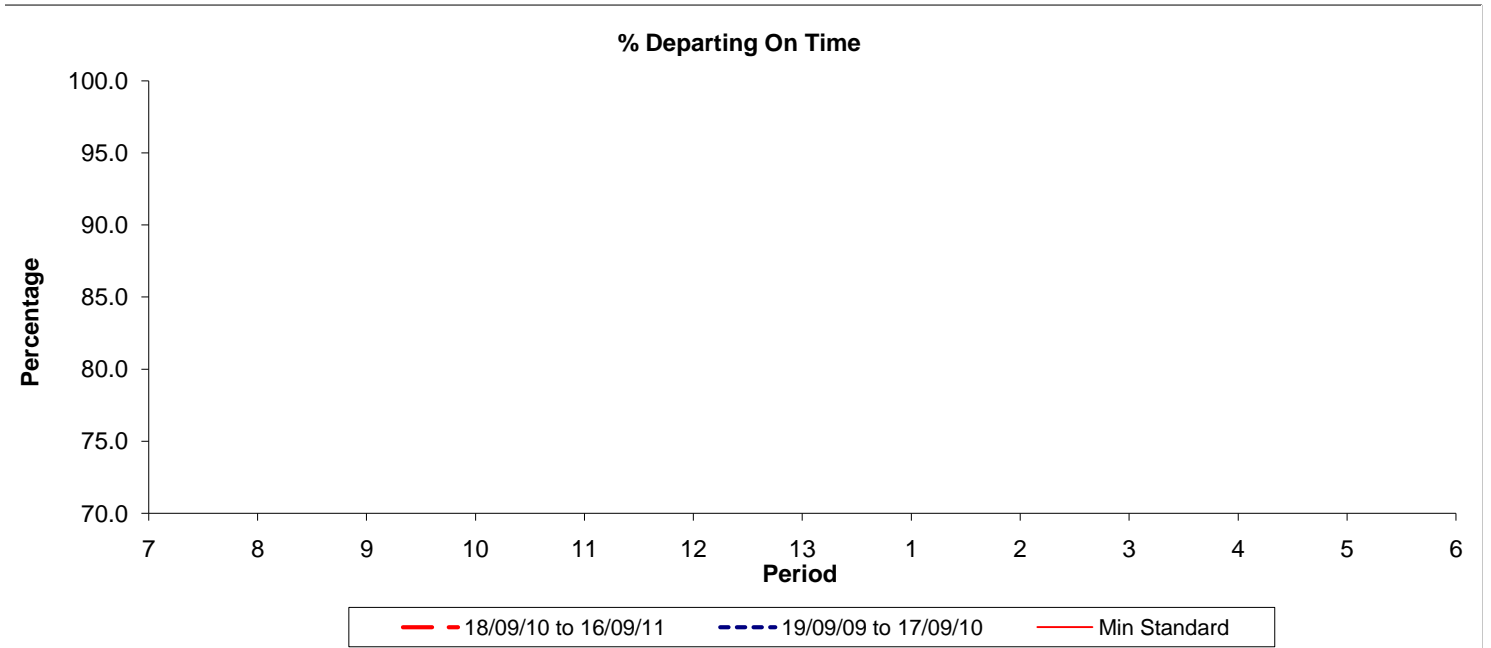

Reliability Performance (Low Frequency)

Date Range / Period	7	8	9	10	11	12	13	1	2	3	4	5	6
18/09/10 to 16/09/11													
19/09/09 to 17/09/10													
Min Standard													

On Time figures are based on 12 weeks data

Kilometre Performance

Date Range / Period	7	8	9	10	11	12	13	1	2	3	4	5	6
18/09/10 to 16/09/11	98.44	98.35	99.69	97.66	99.71	99.42	99.56	99.90	99.11	99.25	97.56	99.31	99.32
19/09/09 to 17/09/10	98.87	99.76	98.94	99.27	99.54	99.97	99.49	99.99	99.12	97.98	98.77	99.62	100.00
Min Standard	99.00	99.00	99.00	99.00	99.00	99.00	99.00	99.00	99.00	99.00	99.00	99.00	99.00

Kilometre figures are based on 4 weeks data