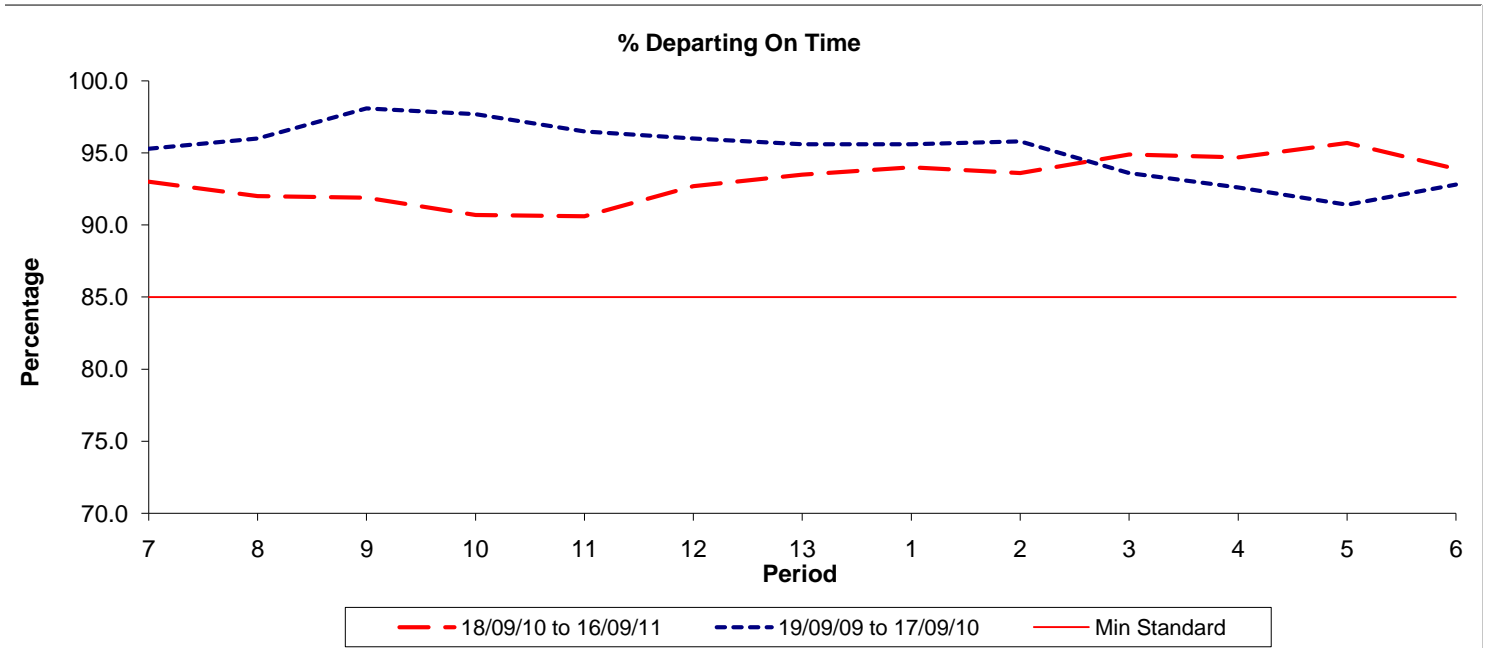

Reliability Performance (Low Frequency)

Date Range / Period	7	8	9	10	11	12	13	1	2	3	4	5	6
18/09/10 to 16/09/11	93.00	92.00	91.90	90.70	90.60	92.70	93.50	94.00	93.60	94.90	94.70	95.70	93.90
19/09/09 to 17/09/10	95.30	96.00	98.10	97.70	96.50	96.00	95.60	95.60	95.80	93.60	92.60	91.40	92.80
Min Standard	85.00	85.00	85.00	85.00	85.00	85.00	85.00	85.00	85.00	85.00	85.00	85.00	85.00

On Time figures are based on 12 weeks data

Kilometre Performance

Date Range / Period	7	8	9	10	11	12	13	1	2	3	4	5	6
18/09/10 to 16/09/11	99.27	98.57	99.29	99.34	99.37	99.68	99.45	99.38	99.20	98.97	98.91	98.99	99.58
19/09/09 to 17/09/10	98.10	96.55	99.39	99.56	98.74	99.86	99.46	98.43	98.75	99.31	99.88	99.89	98.69
Min Standard	99.00	99.00	99.00	99.00	99.00	99.00	99.00	99.00	99.00	99.00	99.00	99.00	99.00

Kilometre figures are based on 4 weeks data