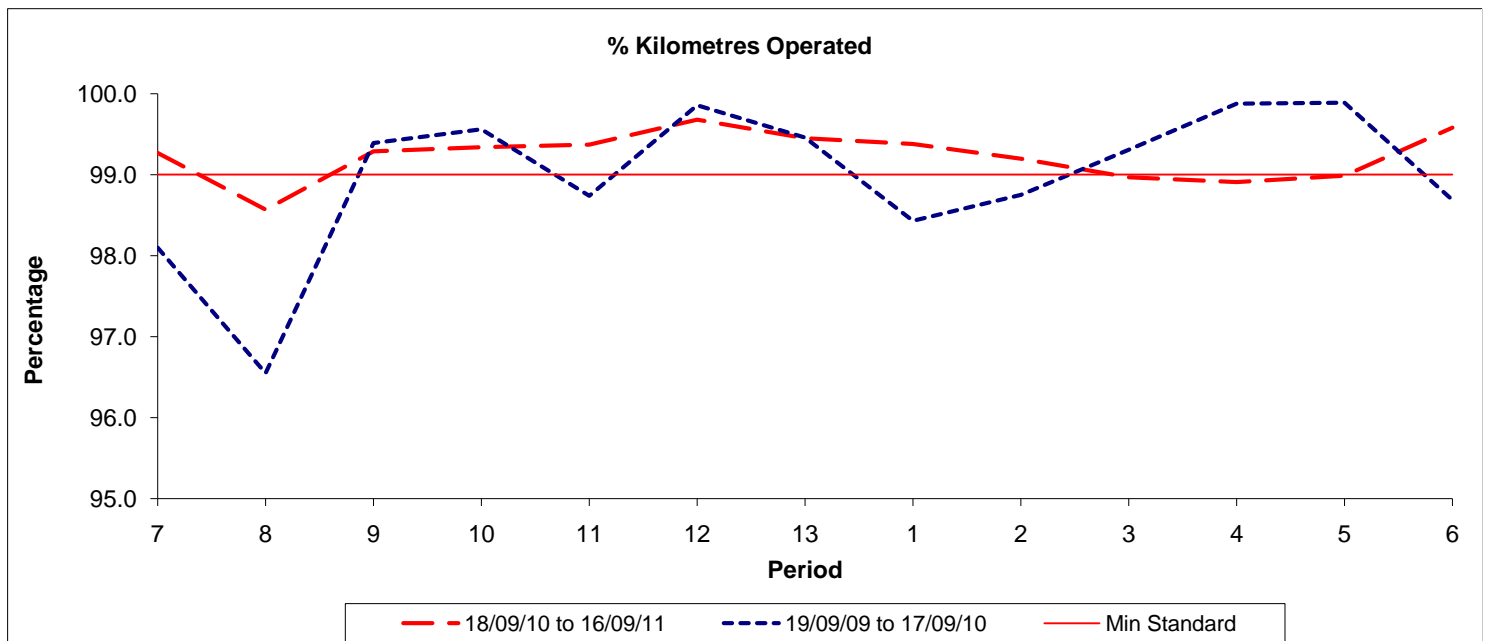

Reliability Performance (Low Frequency)

Date Range / Period	7	8	9	10	11	12	13	1	2	3	4	5	6
18/09/10 to 16/09/11	93.00	92.00	91.90	90.70	90.60	92.70	93.50	94.00	93.60	94.90	94.70	95.70	93.90
19/09/09 to 17/09/10	95.30	96.00	98.10	97.70	96.50	96.00	95.60	95.60	95.80	93.60	92.60	91.40	92.80
Min Standard	85.00	85.00	85.00	85.00	85.00	85.00	85.00	85.00	85.00	85.00	85.00	85.00	85.00

On Time figures are based on 12 weeks data

Kilometre Performance

Date Range / Period	7	8	9	10	11	12	13	1	2	3	4	5	6
18/09/10 to 16/09/11	99.27	98.57	99.29	99.34	99.37	99.68	99.45	99.38	99.20	98.97	98.91	98.99	99.58
19/09/09 to 17/09/10	98.10	96.55	99.39	99.56	98.74	99.86	99.46	98.43	98.75	99.31	99.88	99.89	98.69
Min Standard	99.00	99.00	99.00	99.00	99.00	99.00	99.00	99.00	99.00	99.00	99.00	99.00	99.00

Kilometre figures are based on 4 weeks data