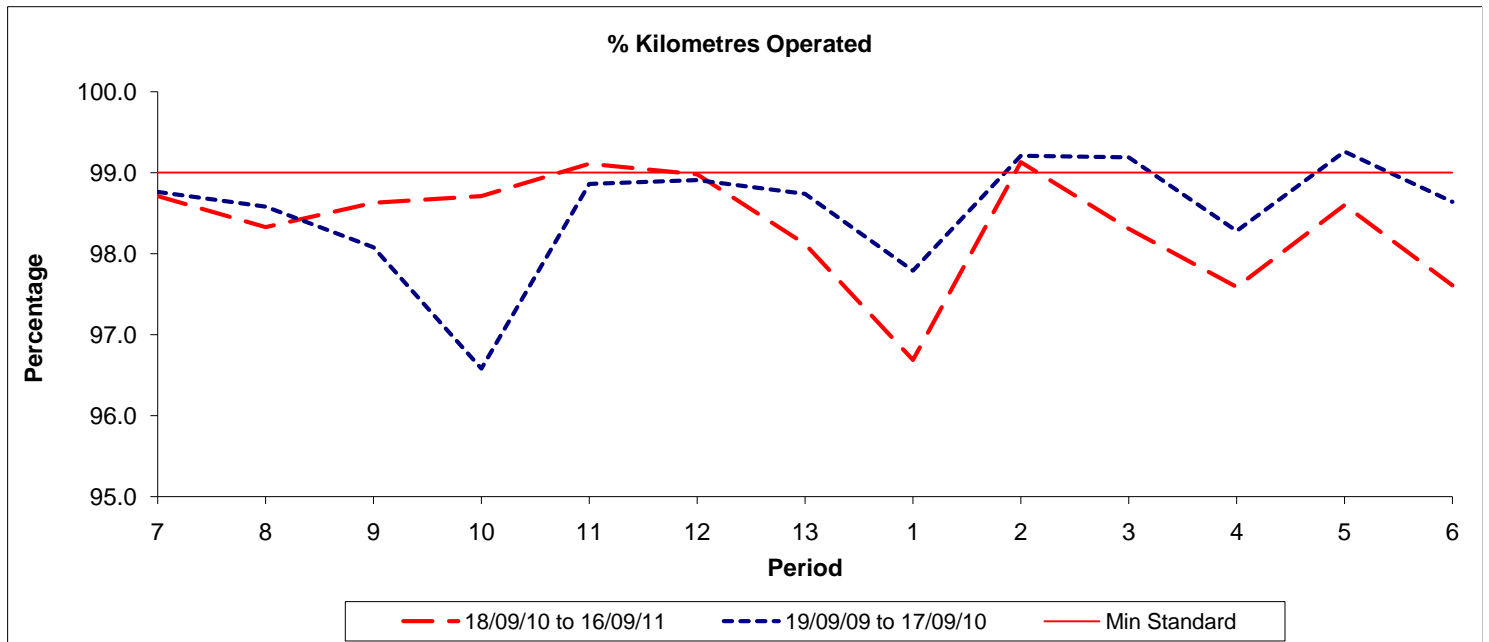

Reliability Performance (Low Frequency)

Date Range / Period	7	8	9	10	11	12	13	1	2	3	4	5	6
18/09/10 to 16/09/11	83.40	82.60	81.50	80.60	81.10	75.00	76.80	79.00	82.70	84.40	82.00	81.50	77.90
19/09/09 to 17/09/10	81.10	78.90	78.80	80.70	80.70	81.80	77.40	76.50	79.70	82.30	82.10	81.70	83.20
Min Standard	85.00	85.00	85.00	85.00	85.00	85.00	85.00	85.00	85.00	85.00	85.00	85.00	85.00

On Time figures are based on 12 weeks data

Kilometre Performance

Date Range / Period	7	8	9	10	11	12	13	1	2	3	4	5	6
18/09/10 to 16/09/11	98.71	98.33	98.63	98.71	99.11	98.98	98.12	96.69	99.13	98.31	97.59	98.60	97.61
19/09/09 to 17/09/10	98.76	98.58	98.08	96.58	98.86	98.91	98.74	97.79	99.21	99.19	98.28	99.26	98.64
Min Standard	99.00	99.00	99.00	99.00	99.00	99.00	99.00	99.00	99.00	99.00	99.00	99.00	99.00

Kilometre figures are based on 4 weeks data