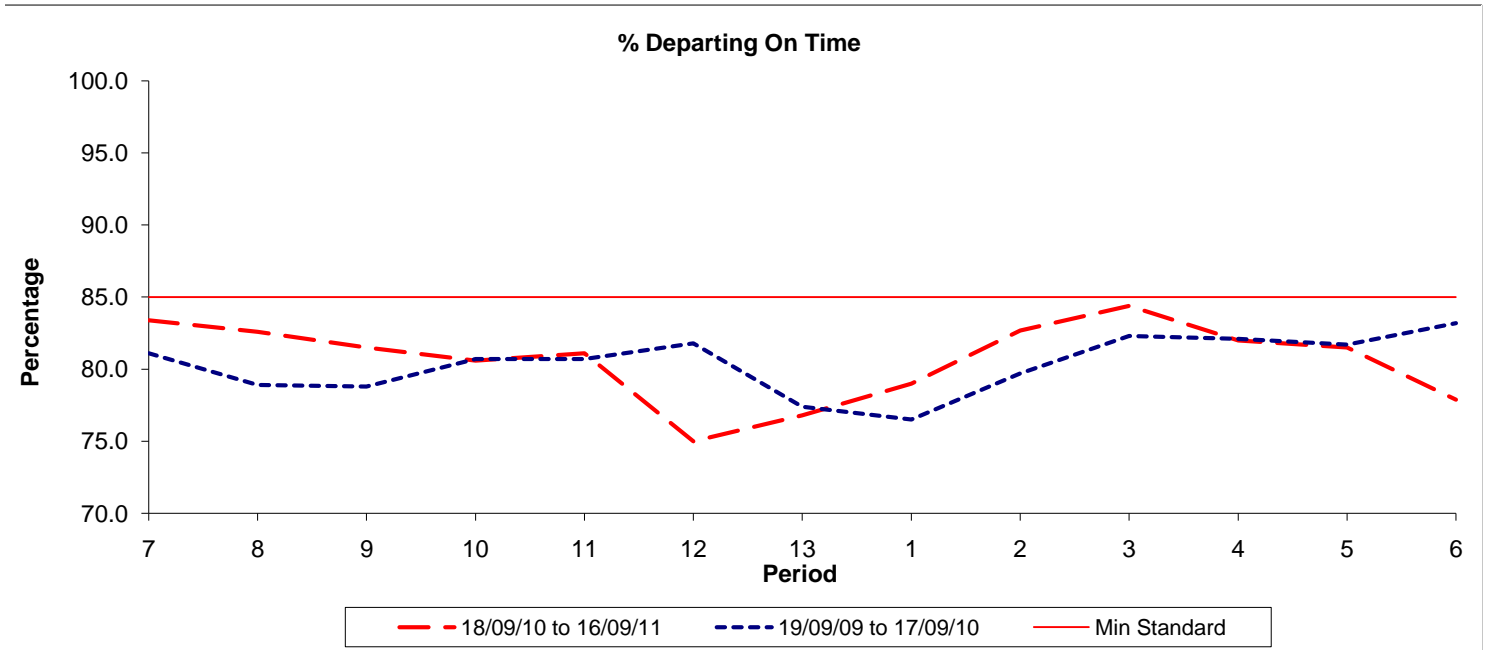

Reliability Performance (Low Frequency)

Date Range / Period	7	8	9	10	11	12	13	1	2	3	4	5	6
18/09/10 to 16/09/11	83.40	82.60	81.50	80.60	81.10	75.00	76.80	79.00	82.70	84.40	82.00	81.50	77.90
19/09/09 to 17/09/10	81.10	78.90	78.80	80.70	80.70	81.80	77.40	76.50	79.70	82.30	82.10	81.70	83.20
Min Standard	85.00	85.00	85.00	85.00	85.00	85.00	85.00	85.00	85.00	85.00	85.00	85.00	85.00

On Time figures are based on 12 weeks data

Kilometre Performance

Date Range / Period	7	8	9	10	11	12	13	1	2	3	4	5	6
18/09/10 to 16/09/11	98.71	98.33	98.63	98.71	99.11	98.98	98.12	96.69	99.13	98.31	97.59	98.60	97.61
19/09/09 to 17/09/10	98.76	98.58	98.08	96.58	98.86	98.91	98.74	97.79	99.21	99.19	98.28	99.26	98.64
Min Standard	99.00	99.00	99.00	99.00	99.00	99.00	99.00	99.00	99.00	99.00	99.00	99.00	99.00

Kilometre figures are based on 4 weeks data