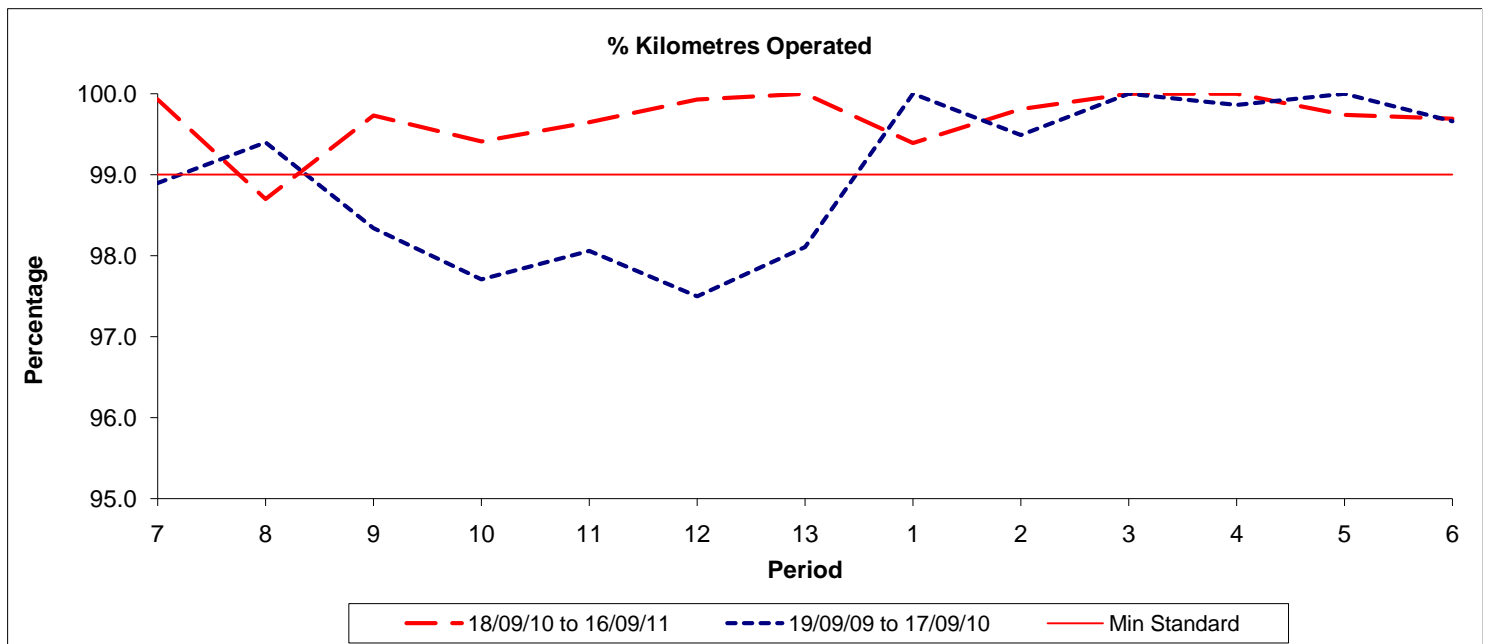

Reliability Performance (Low Frequency)

Date Range / Period	7	8	9	10	11	12	13	1	2	3	4	5	6
18/09/10 to 16/09/11													
19/09/09 to 17/09/10													
Min Standard													

On Time figures are based on 12 weeks data

Kilometre Performance

Date Range / Period	7	8	9	10	11	12	13	1	2	3	4	5	6
18/09/10 to 16/09/11	99.93	98.70	99.73	99.41	99.65	99.93	100.00	99.39	99.81	100.00	100.00	99.74	99.69
19/09/09 to 17/09/10	98.90	98.40	98.34	97.71	98.06	97.50	98.11	100.00	99.49	100.00	99.86	100.00	99.66
Min Standard	99.00	99.00	99.00	99.00	99.00	99.00	99.00	99.00	99.00	99.00	99.00	99.00	99.00

Kilometre figures are based on 4 weeks data