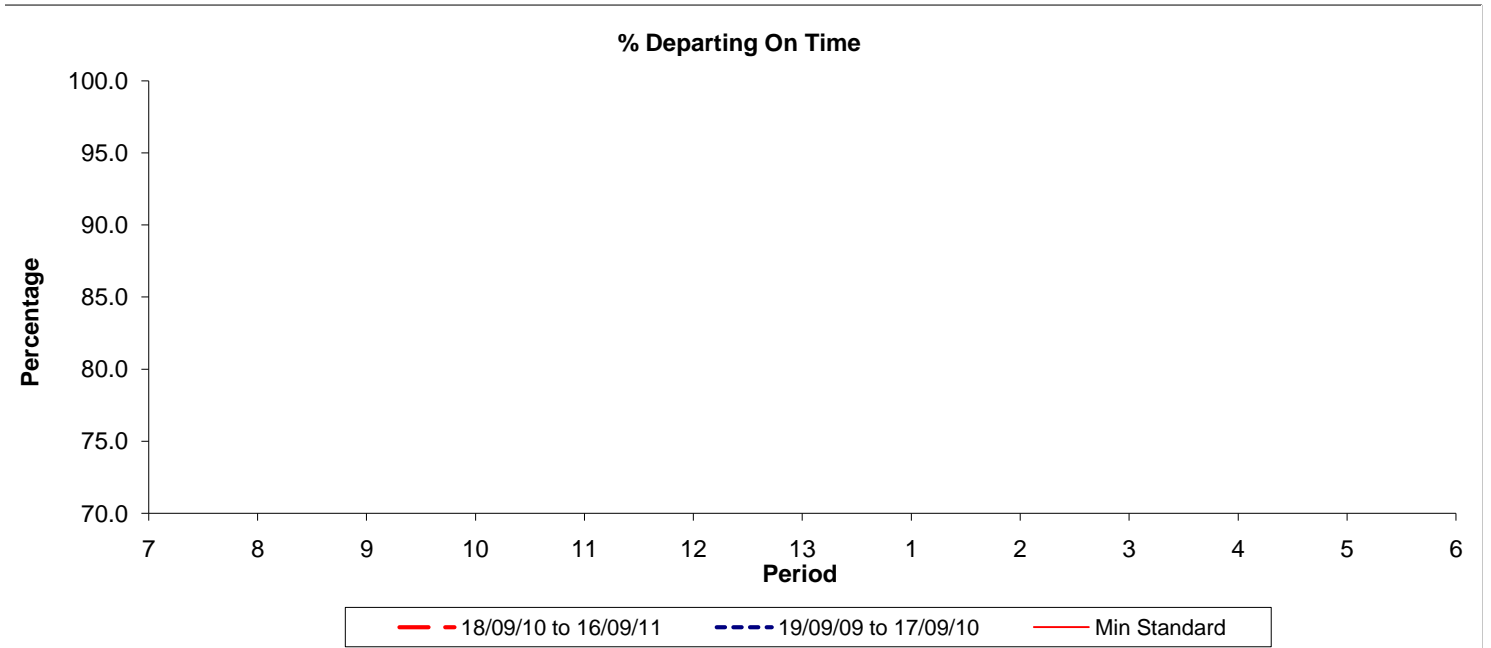

Reliability Performance (Low Frequency)

Date Range / Period	7	8	9	10	11	12	13	1	2	3	4	5	6
18/09/10 to 16/09/11													
19/09/09 to 17/09/10													
Min Standard													

On Time figures are based on 12 weeks data

Kilometre Performance

Date Range / Period	7	8	9	10	11	12	13	1	2	3	4	5	6
18/09/10 to 16/09/11	99.93	98.70	99.73	99.41	99.65	99.93	100.00	99.39	99.81	100.00	100.00	99.74	99.69
19/09/09 to 17/09/10	98.90	98.40	98.34	97.71	98.06	97.50	98.11	100.00	99.49	100.00	99.86	100.00	99.66
Min Standard	99.00	99.00	99.00	99.00	99.00	99.00	99.00	99.00	99.00	99.00	99.00	99.00	99.00

Kilometre figures are based on 4 weeks data