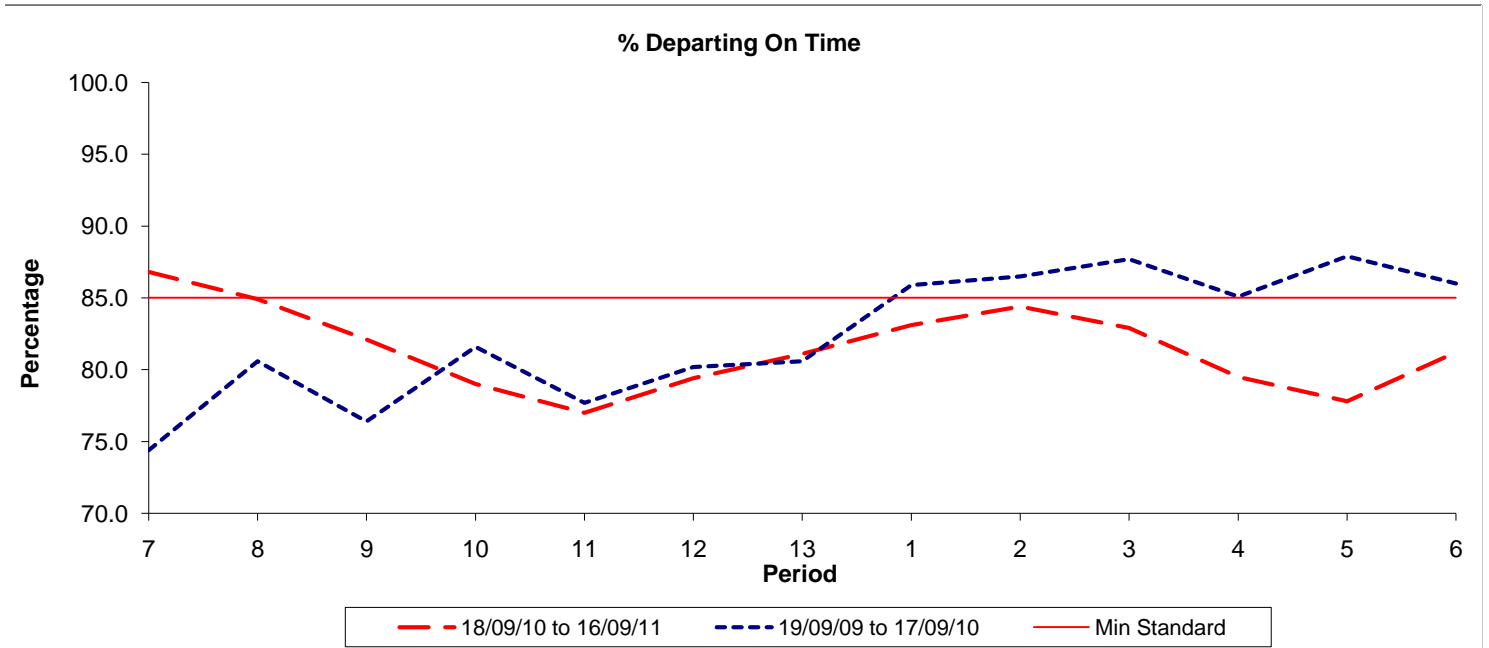

Reliability Performance (Low Frequency)

Date Range / Period	7	8	9	10	11	12	13	1	2	3	4	5	6
18/09/10 to 16/09/11	86.80	84.90	82.10	79.00	77.00	79.40	81.10	83.10	84.40	82.90	79.50	77.80	81.20
19/09/09 to 17/09/10	74.40	80.60	76.40	81.60	77.70	80.20	80.60	85.90	86.50	87.70	85.10	87.90	86.00
Min Standard	85.00	85.00	85.00	85.00	85.00	85.00	85.00	85.00	85.00	85.00	85.00	85.00	85.00

On Time figures are based on 12 weeks data

Kilometre Performance

Date Range / Period	7	8	9	10	11	12	13	1	2	3	4	5	6
18/09/10 to 16/09/11	99.94	99.25	99.54	98.83	99.48	99.77	99.52	99.39	99.85	99.53	98.51	99.40	99.77
19/09/09 to 17/09/10	99.09	99.73	98.83	98.34	99.79	100.00	100.00	99.85	99.68	100.00	99.74	99.49	99.48
Min Standard	99.00	99.00	99.00	99.00	99.00	99.00	99.00	99.00	99.00	99.00	99.00	99.00	99.00

Kilometre figures are based on 4 weeks data