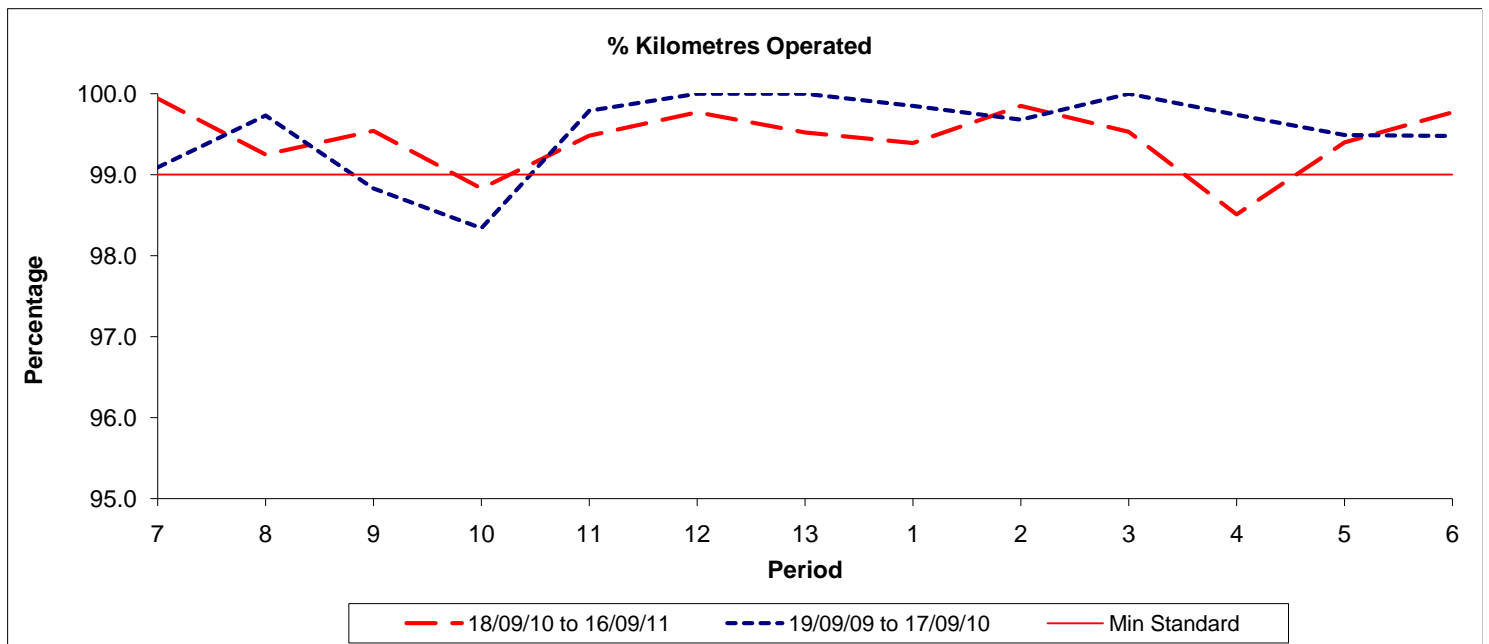

Reliability Performance (Low Frequency)

Date Range / Period	7	8	9	10	11	12	13	1	2	3	4	5	6
18/09/10 to 16/09/11	86.80	84.90	82.10	79.00	77.00	79.40	81.10	83.10	84.40	82.90	79.50	77.80	81.20
19/09/09 to 17/09/10	74.40	80.60	76.40	81.60	77.70	80.20	80.60	85.90	86.50	87.70	85.10	87.90	86.00
Min Standard	85.00	85.00	85.00	85.00	85.00	85.00	85.00	85.00	85.00	85.00	85.00	85.00	85.00

On Time figures are based on 12 weeks data

Kilometre Performance

Date Range / Period	7	8	9	10	11	12	13	1	2	3	4	5	6
18/09/10 to 16/09/11	99.94	99.25	99.54	98.83	99.48	99.77	99.52	99.39	99.85	99.53	98.51	99.40	99.77
19/09/09 to 17/09/10	99.09	99.73	98.83	98.34	99.79	100.00	100.00	99.85	99.68	100.00	99.74	99.49	99.48
Min Standard	99.00	99.00	99.00	99.00	99.00	99.00	99.00	99.00	99.00	99.00	99.00	99.00	99.00

Kilometre figures are based on 4 weeks data