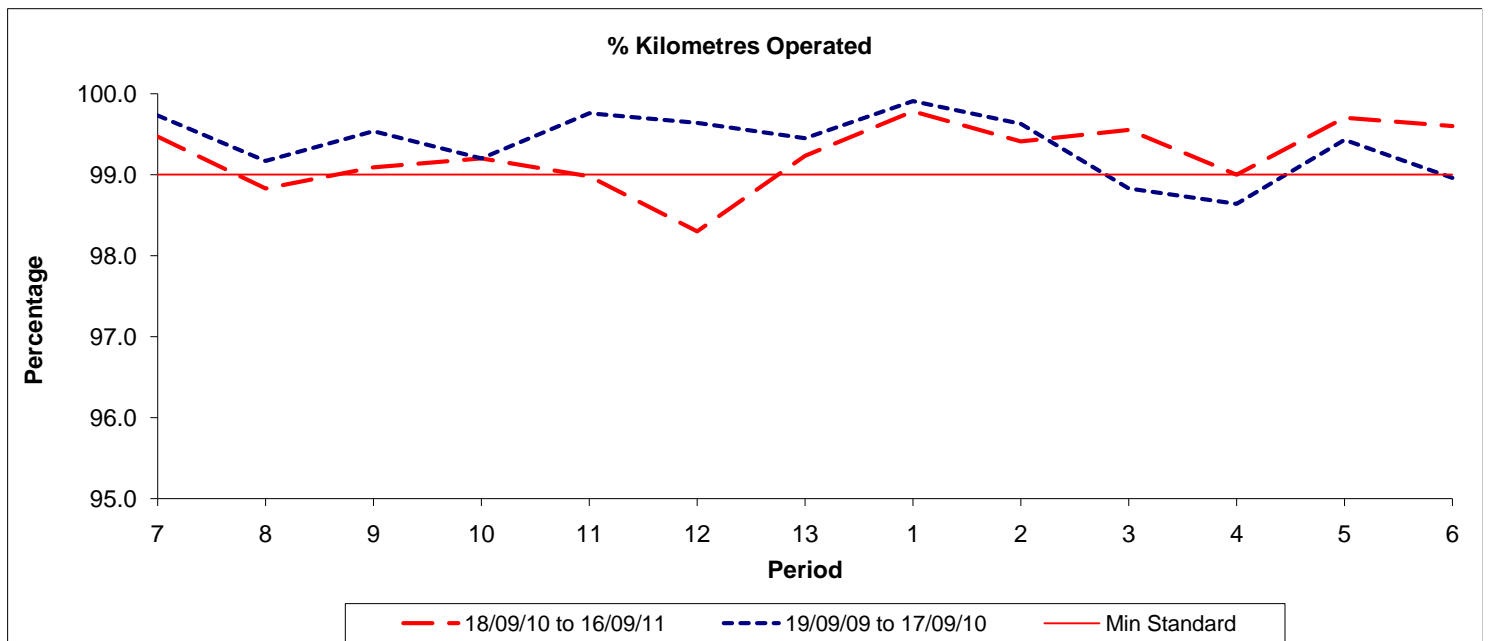

Reliability Performance (Low Frequency)

Date Range / Period	7	8	9	10	11	12	13	1	2	3	4	5	6
18/09/10 to 16/09/11	83.80	85.10	79.50	80.30	82.90	90.10	89.70	88.10	90.30	87.00	81.60	85.60	88.20
19/09/09 to 17/09/10	96.00	84.50	89.60	88.70	90.00	87.10	87.10	85.50	86.30	86.10	89.40	87.40	88.10
Min Standard	85.00	85.00	85.00	85.00	85.00	85.00	85.00	85.00	85.00	85.00	85.00	85.00	85.00

On Time figures are based on 12 weeks data

Kilometre Performance

Date Range / Period	7	8	9	10	11	12	13	1	2	3	4	5	6
18/09/10 to 16/09/11	99.47	98.83	99.09	99.20	98.98	98.30	99.23	99.78	99.41	99.55	99.00	99.70	99.60
19/09/09 to 17/09/10	99.73	99.17	99.54	99.20	99.76	99.64	99.45	99.91	99.63	98.83	98.64	99.43	98.96
Min Standard	99.00	99.00	99.00	99.00	99.00	99.00	99.00	99.00	99.00	99.00	99.00	99.00	99.00

Kilometre figures are based on 4 weeks data