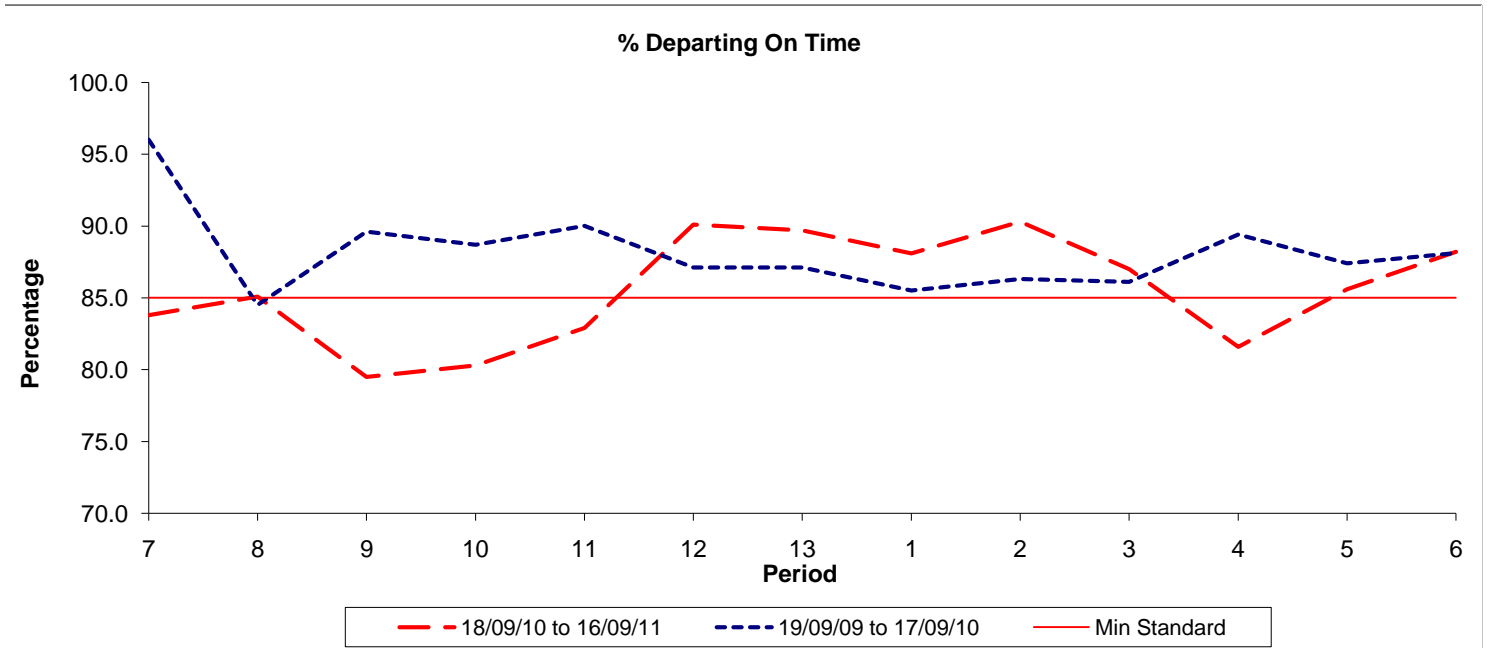

Reliability Performance (Low Frequency)

Date Range / Period	7	8	9	10	11	12	13	1	2	3	4	5	6
18/09/10 to 16/09/11	83.80	85.10	79.50	80.30	82.90	90.10	89.70	88.10	90.30	87.00	81.60	85.60	88.20
19/09/09 to 17/09/10	96.00	84.50	89.60	88.70	90.00	87.10	87.10	85.50	86.30	86.10	89.40	87.40	88.10
Min Standard	85.00	85.00	85.00	85.00	85.00	85.00	85.00	85.00	85.00	85.00	85.00	85.00	85.00

On Time figures are based on 12 weeks data

Kilometre Performance

Date Range / Period	7	8	9	10	11	12	13	1	2	3	4	5	6
18/09/10 to 16/09/11	99.47	98.83	99.09	99.20	98.98	98.30	99.23	99.78	99.41	99.55	99.00	99.70	99.60
19/09/09 to 17/09/10	99.73	99.17	99.54	99.20	99.76	99.64	99.45	99.91	99.63	98.83	98.64	99.43	98.96
Min Standard	99.00	99.00	99.00	99.00	99.00	99.00	99.00	99.00	99.00	99.00	99.00	99.00	99.00

Kilometre figures are based on 4 weeks data