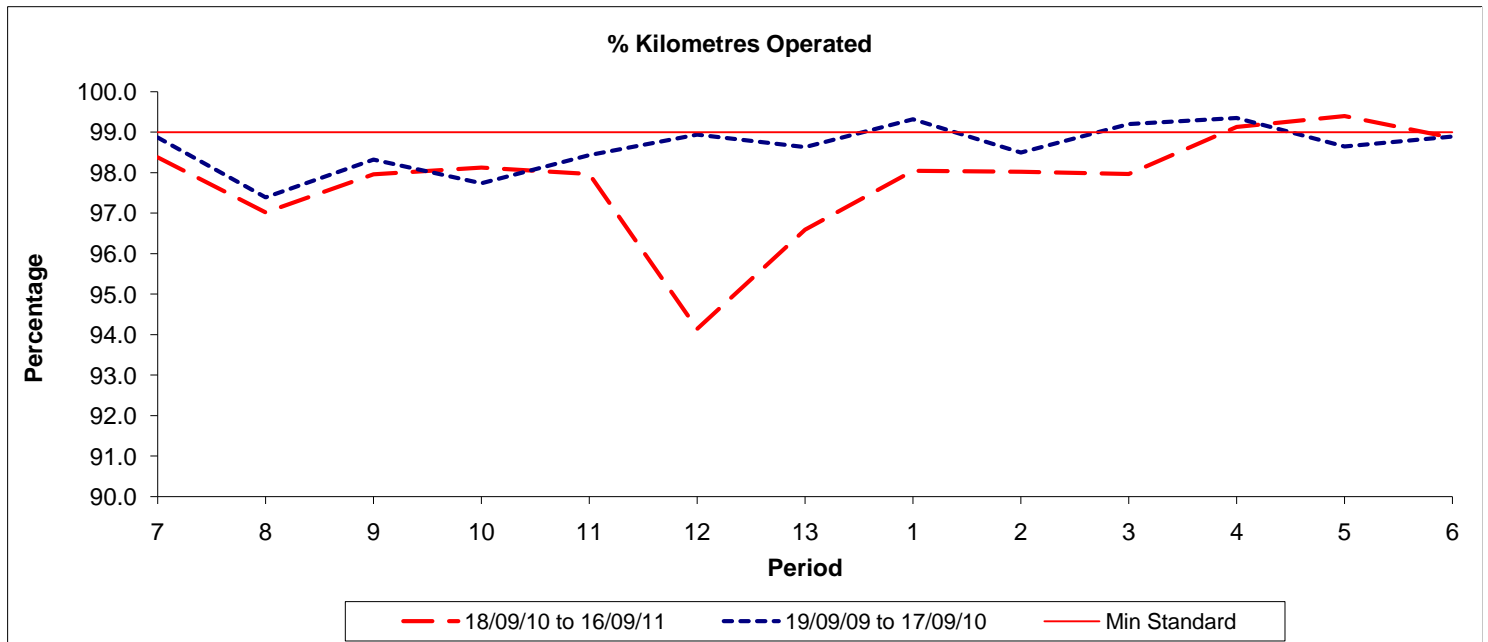

Reliability Performance (Low Frequency)

Date Range / Period	7	8	9	10	11	12	13	1	2	3	4	5	6
18/09/10 to 16/09/11	95.30	95.50	95.30	94.70	96.30	95.30	89.10	93.20	92.80	90.90	89.50	92.50	92.50
19/09/09 to 17/09/10	87.60	94.60	94.20	94.90	92.10	93.90	95.30	97.30	95.90	95.20	91.00	92.40	92.10
Min Standard	85.00	85.00	85.00	85.00	85.00	85.00	85.00	85.00	85.00	85.00	85.00	85.00	85.00

On Time figures are based on 12 weeks data

Kilometre Performance

Date Range / Period	7	8	9	10	11	12	13	1	2	3	4	5	6
18/09/10 to 16/09/11	98.38	97.02	97.96	98.13	97.97	94.14	96.59	98.05	98.02	97.97	99.13	99.40	98.86
19/09/09 to 17/09/10	98.87	97.39	98.32	97.74	98.43	98.94	98.63	99.32	98.50	99.20	99.35	98.65	98.89
Min Standard	99.00	99.00	99.00	99.00	99.00	99.00	99.00	99.00	99.00	99.00	99.00	99.00	99.00

Kilometre figures are based on 4 weeks data