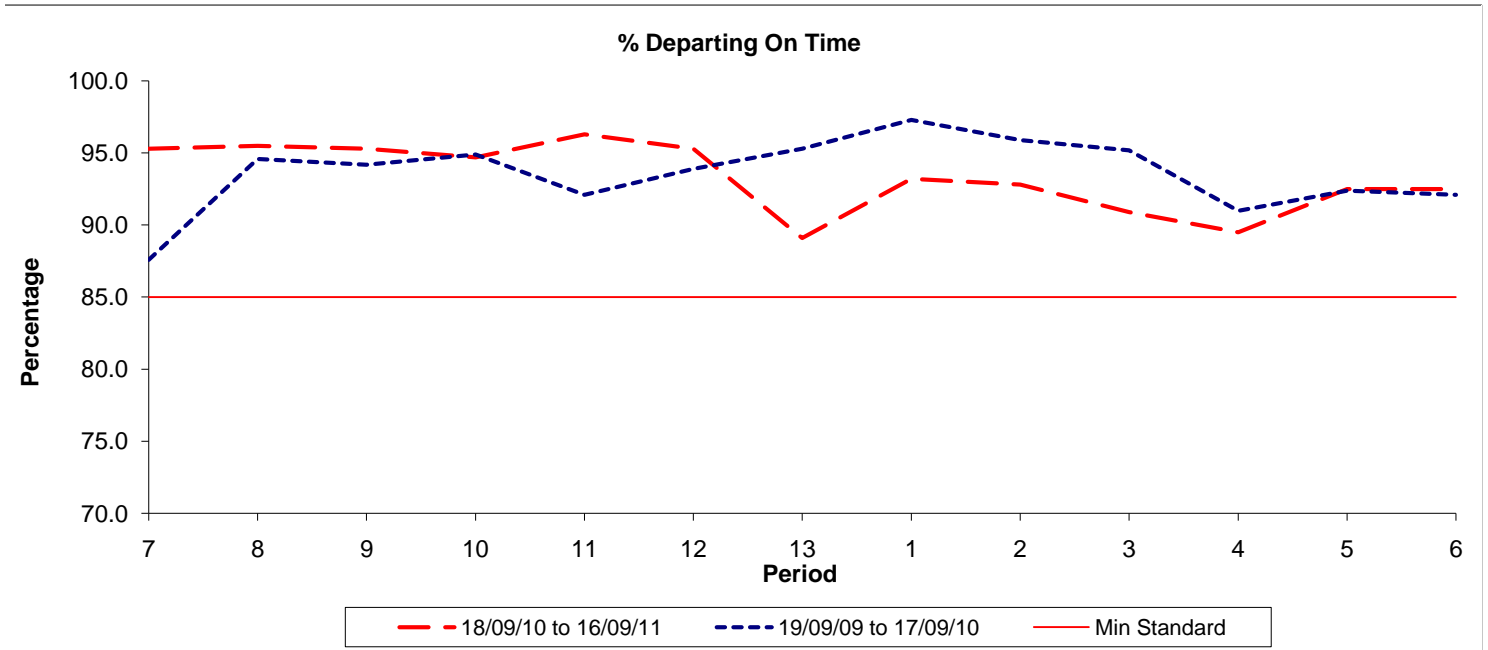

Reliability Performance (Low Frequency)

Date Range / Period	7	8	9	10	11	12	13	1	2	3	4	5	6
18/09/10 to 16/09/11	95.30	95.50	95.30	94.70	96.30	95.30	89.10	93.20	92.80	90.90	89.50	92.50	92.50
19/09/09 to 17/09/10	87.60	94.60	94.20	94.90	92.10	93.90	95.30	97.30	95.90	95.20	91.00	92.40	92.10
Min Standard	85.00	85.00	85.00	85.00	85.00	85.00	85.00	85.00	85.00	85.00	85.00	85.00	85.00

On Time figures are based on 12 weeks data

Kilometre Performance

Date Range / Period	7	8	9	10	11	12	13	1	2	3	4	5	6
18/09/10 to 16/09/11	98.38	97.02	97.96	98.13	97.97	94.14	96.59	98.05	98.02	97.97	99.13	99.40	98.86
19/09/09 to 17/09/10	98.87	97.39	98.32	97.74	98.43	98.94	98.63	99.32	98.50	99.20	99.35	98.65	98.89
Min Standard	99.00	99.00	99.00	99.00	99.00	99.00	99.00	99.00	99.00	99.00	99.00	99.00	99.00

Kilometre figures are based on 4 weeks data