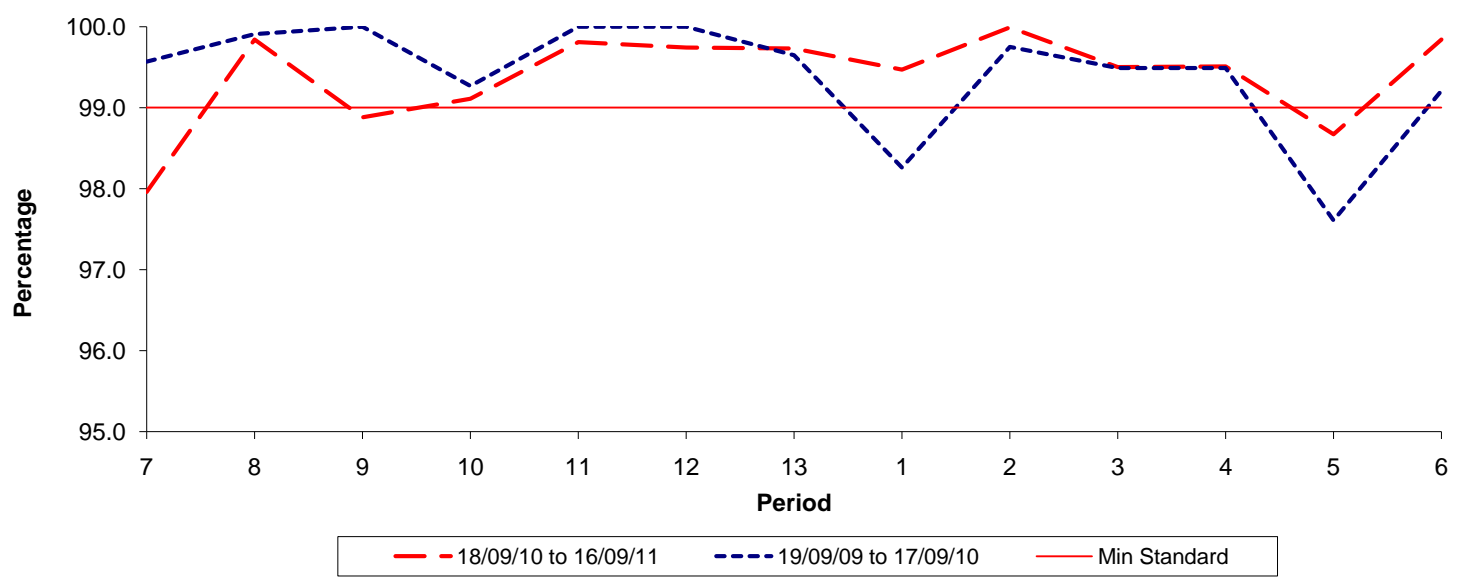

Reliability Performance (Low Frequency)

% Departing On Time

Date Range / Period	7	8	9	10	11	12	13	1	2	3	4	5	6
18/09/10 to 16/09/11													
19/09/09 to 17/09/10													
Min Standard													

On Time figures are based on 12 weeks data

Kilometre Performance

% Kilometres Operated

Date Range / Period	7	8	9	10	11	12	13	1	2	3	4	5	6
18/09/10 to 16/09/11	97.96	99.84	98.88	99.11	99.81	99.74	99.73	99.47	99.99	99.50	99.51	98.67	99.84
19/09/09 to 17/09/10	99.57	99.91	100.00	99.27	100.00	100.00	99.65	98.26	99.75	99.49	99.49	97.61	99.21
Min Standard	99.00	99.00	99.00	99.00	99.00	99.00	99.00	99.00	99.00	99.00	99.00	99.00	99.00

Kilometre figures are based on 4 weeks data