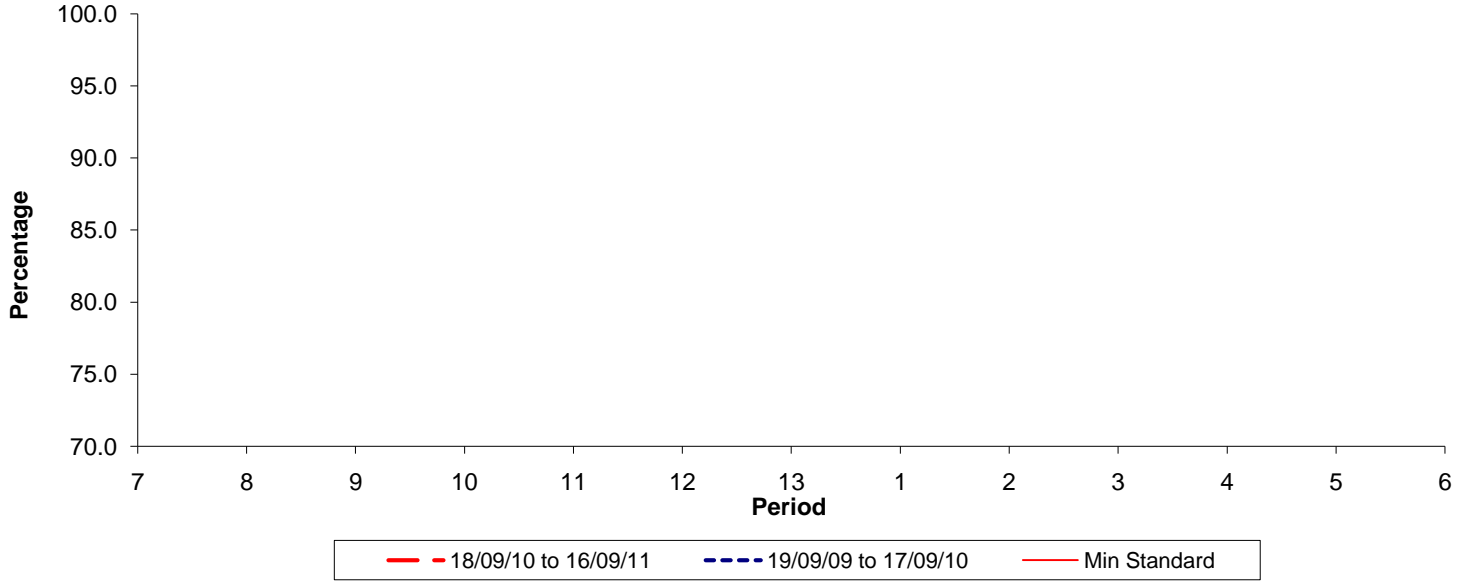

Reliability Performance (Low Frequency)

% Departing On Time

Date Range / Period	7	8	9	10	11	12	13	1	2	3	4	5	6
18/09/10 to 16/09/11													
19/09/09 to 17/09/10													
Min Standard													

On Time figures are based on 12 weeks data

Kilometre Performance

% Kilometres Operated

Date Range / Period	7	8	9	10	11	12	13	1	2	3	4	5	6
18/09/10 to 16/09/11	97.96	99.84	98.88	99.11	99.81	99.74	99.73	99.47	99.99	99.50	99.51	98.67	99.84
19/09/09 to 17/09/10	99.57	99.91	100.00	99.27	100.00	100.00	99.65	98.26	99.75	99.49	99.49	97.61	99.21
Min Standard	99.00	99.00	99.00	99.00	99.00	99.00	99.00	99.00	99.00	99.00	99.00	99.00	99.00

Kilometre figures are based on 4 weeks data