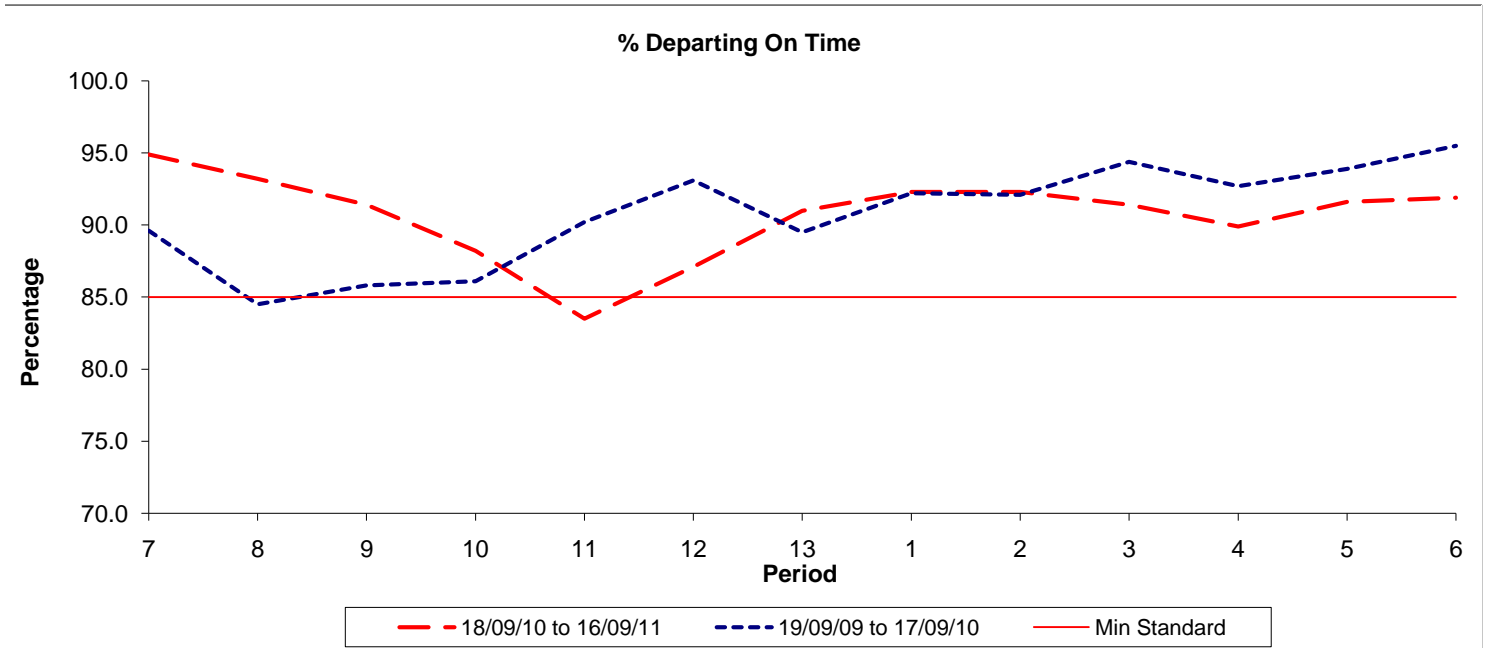

Reliability Performance (Low Frequency)

Date Range / Period	7	8	9	10	11	12	13	1	2	3	4	5	6
18/09/10 to 16/09/11	94.90	93.20	91.40	88.20	83.50	87.10	91.00	92.30	92.30	91.40	89.90	91.60	91.90
19/09/09 to 17/09/10	89.60	84.50	85.80	86.10	90.20	93.10	89.50	92.20	92.10	94.40	92.70	93.90	95.50
Min Standard	85.00	85.00	85.00	85.00	85.00	85.00	85.00	85.00	85.00	85.00	85.00	85.00	85.00

On Time figures are based on 12 weeks data

Kilometre Performance

Date Range / Period	7	8	9	10	11	12	13	1	2	3	4	5	6
18/09/10 to 16/09/11	98.21	98.20	97.73	95.68	98.34	98.79	99.26	98.86	98.06	99.56	97.44	98.27	98.01
19/09/09 to 17/09/10	95.21	96.46	97.51	96.24	99.06	98.63	98.64	98.58	98.84	99.30	97.80	98.45	98.53
Min Standard	99.00	99.00	99.00	99.00	99.00	99.00	99.00	99.00	99.00	99.00	99.00	99.00	99.00

Kilometre figures are based on 4 weeks data