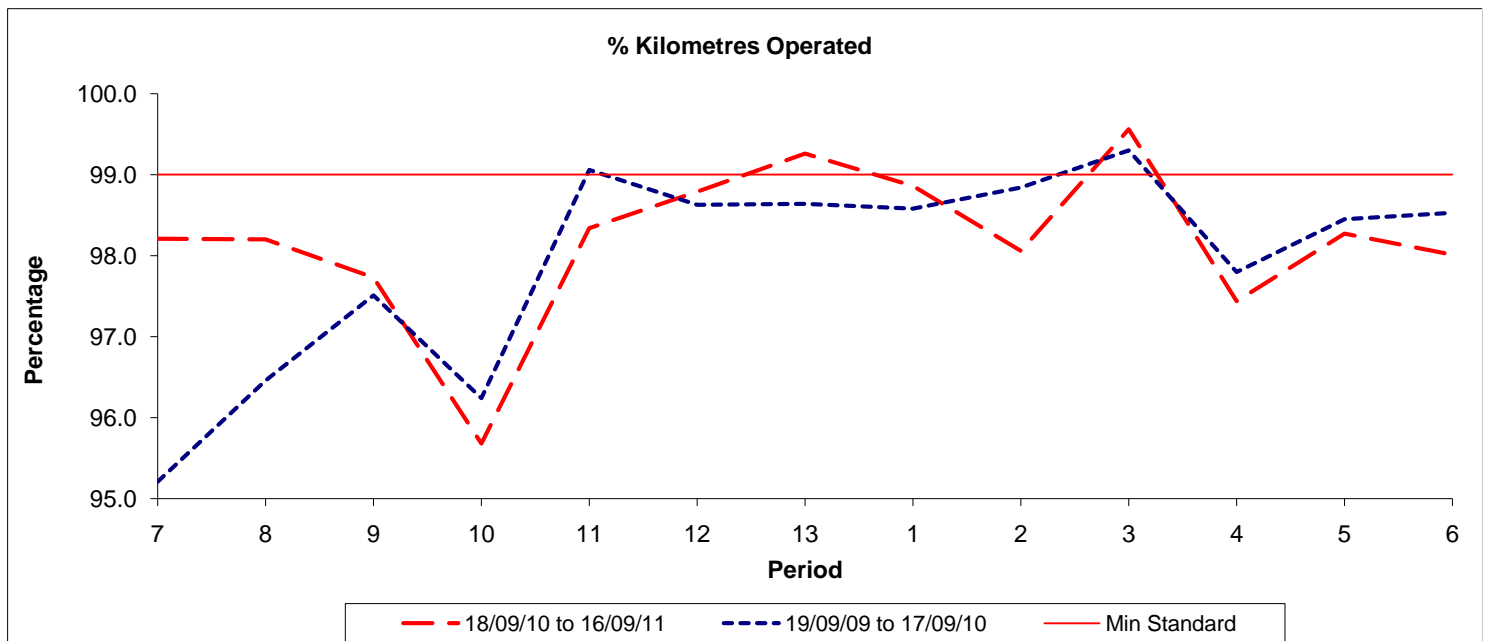

Reliability Performance (Low Frequency)

Date Range / Period	7	8	9	10	11	12	13	1	2	3	4	5	6
18/09/10 to 16/09/11	94.90	93.20	91.40	88.20	83.50	87.10	91.00	92.30	92.30	91.40	89.90	91.60	91.90
19/09/09 to 17/09/10	89.60	84.50	85.80	86.10	90.20	93.10	89.50	92.20	92.10	94.40	92.70	93.90	95.50
Min Standard	85.00	85.00	85.00	85.00	85.00	85.00	85.00	85.00	85.00	85.00	85.00	85.00	85.00

On Time figures are based on 12 weeks data

Kilometre Performance

Date Range / Period	7	8	9	10	11	12	13	1	2	3	4	5	6
18/09/10 to 16/09/11	98.21	98.20	97.73	95.68	98.34	98.79	99.26	98.86	98.06	99.56	97.44	98.27	98.01
19/09/09 to 17/09/10	95.21	96.46	97.51	96.24	99.06	98.63	98.64	98.58	98.84	99.30	97.80	98.45	98.53
Min Standard	99.00	99.00	99.00	99.00	99.00	99.00	99.00	99.00	99.00	99.00	99.00	99.00	99.00

Kilometre figures are based on 4 weeks data