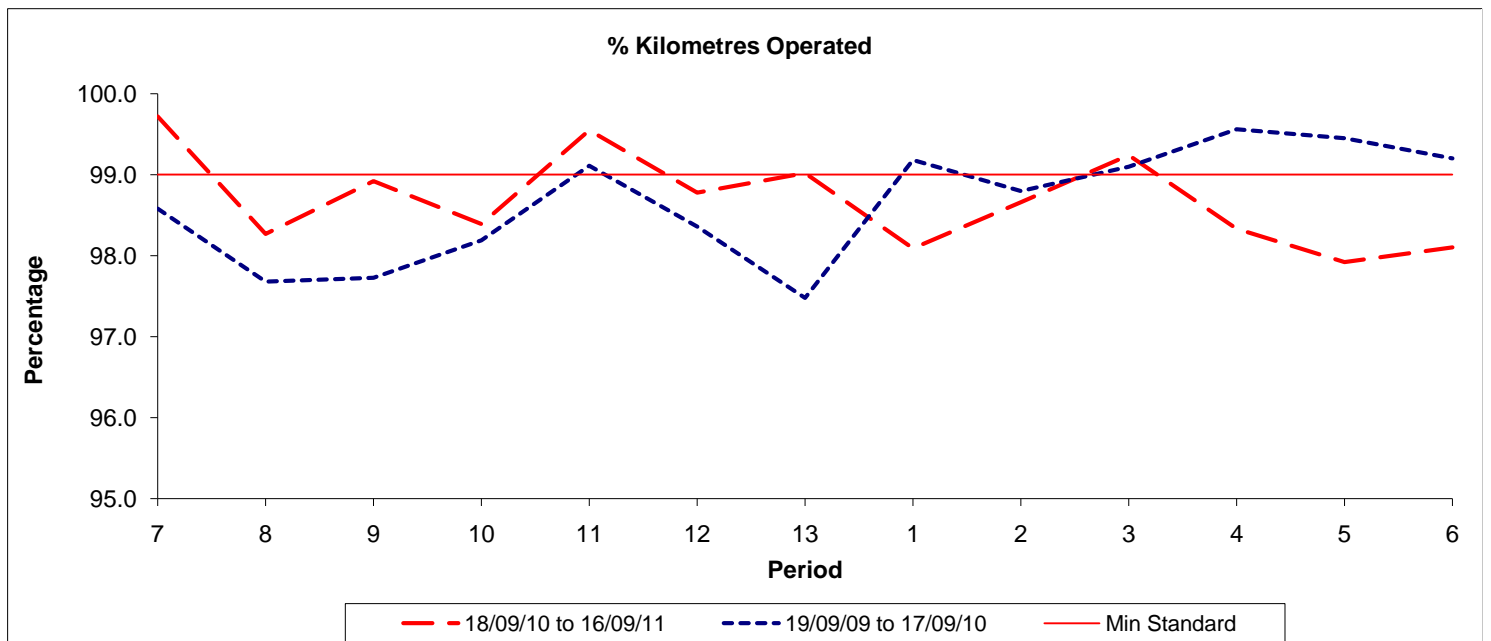

**Reliability Performance ( Low Frequency )**

Date Range / Period	7	8	9	10	11	12	13	1	2	3	4	5	6
18/09/10 to 16/09/11	92.20	93.20	89.40	92.70	89.10	87.30	88.90	90.10	93.10	93.40	91.70	91.20	90.20
19/09/09 to 17/09/10	85.40	85.10	80.60	81.90	83.40	88.60	87.10	86.30	86.80	90.10	89.50	92.50	92.40
Min Standard	85.00	85.00	85.00	85.00	85.00	85.00	85.00	85.00	85.00	85.00	85.00	85.00	85.00

On Time figures are based on 12 weeks data

**Kilometre Performance**

Date Range / Period	7	8	9	10	11	12	13	1	2	3	4	5	6
18/09/10 to 16/09/11	99.72	98.27	98.92	98.39	99.55	98.78	99.02	98.09	98.66	99.24	98.33	97.92	98.10
19/09/09 to 17/09/10	98.58	97.68	97.73	98.19	99.11	98.36	97.48	99.18	98.80	99.10	99.56	99.45	99.20
Min Standard	99.00	99.00	99.00	99.00	99.00	99.00	99.00	99.00	99.00	99.00	99.00	99.00	99.00

Kilometre figures are based on 4 weeks data