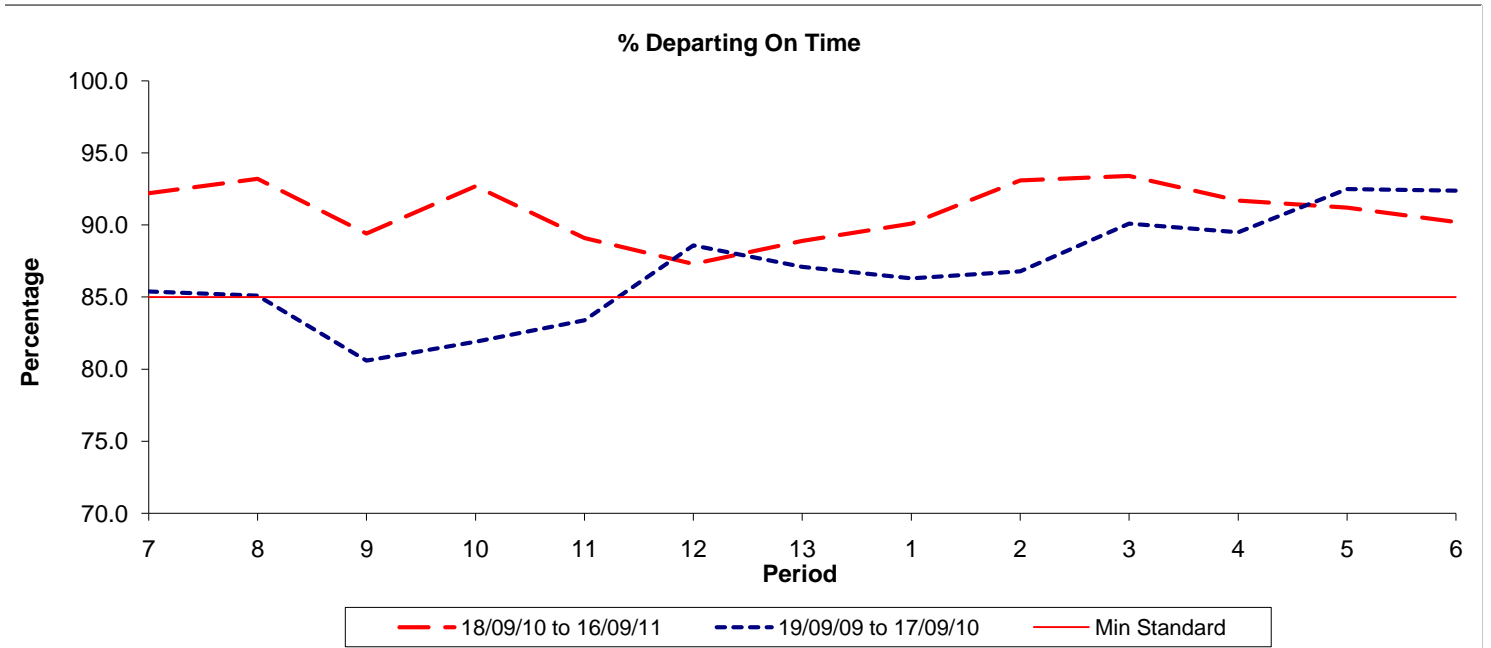

**Reliability Performance ( Low Frequency )**

Date Range / Period	7	8	9	10	11	12	13	1	2	3	4	5	6
18/09/10 to 16/09/11	92.20	93.20	89.40	92.70	89.10	87.30	88.90	90.10	93.10	93.40	91.70	91.20	90.20
19/09/09 to 17/09/10	85.40	85.10	80.60	81.90	83.40	88.60	87.10	86.30	86.80	90.10	89.50	92.50	92.40
Min Standard	85.00	85.00	85.00	85.00	85.00	85.00	85.00	85.00	85.00	85.00	85.00	85.00	85.00

On Time figures are based on 12 weeks data

**Kilometre Performance**

Date Range / Period	7	8	9	10	11	12	13	1	2	3	4	5	6
18/09/10 to 16/09/11	99.72	98.27	98.92	98.39	99.55	98.78	99.02	98.09	98.66	99.24	98.33	97.92	98.10
19/09/09 to 17/09/10	98.58	97.68	97.73	98.19	99.11	98.36	97.48	99.18	98.80	99.10	99.56	99.45	99.20
Min Standard	99.00	99.00	99.00	99.00	99.00	99.00	99.00	99.00	99.00	99.00	99.00	99.00	99.00

Kilometre figures are based on 4 weeks data