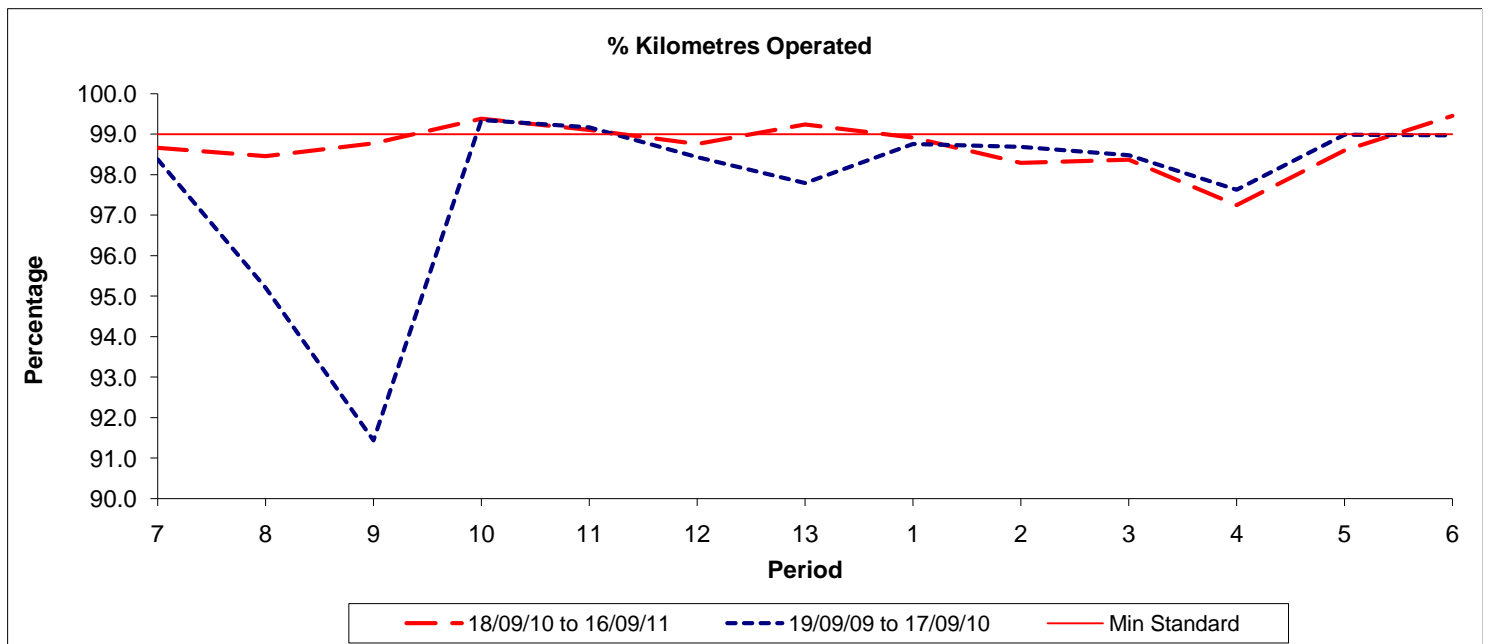

Reliability Performance (Low Frequency)

Date Range / Period	7	8	9	10	11	12	13	1	2	3	4	5	6
18/09/10 to 16/09/11	72.80	75.60	75.30	74.80	78.90	76.20	70.30	71.30	71.00	74.80	78.90	82.00	85.90
19/09/09 to 17/09/10	59.90	63.10	63.10	69.20	65.10	62.30	62.10	63.00	58.80	59.20	55.40	63.40	65.00
Min Standard	85.00	85.00	85.00	85.00	85.00	85.00	85.00	85.00	85.00	85.00	85.00	85.00	85.00

On Time figures are based on 12 weeks data

Kilometre Performance

Date Range / Period	7	8	9	10	11	12	13	1	2	3	4	5	6
18/09/10 to 16/09/11	98.66	98.46	98.77	99.38	99.10	98.76	99.24	98.91	98.29	98.37	97.25	98.60	99.45
19/09/09 to 17/09/10	98.38	95.21	91.44	99.35	99.17	98.43	97.79	98.76	98.69	98.48	97.63	98.99	98.97
Min Standard	99.00	99.00	99.00	99.00	99.00	99.00	99.00	99.00	99.00	99.00	99.00	99.00	99.00

Kilometre figures are based on 4 weeks data