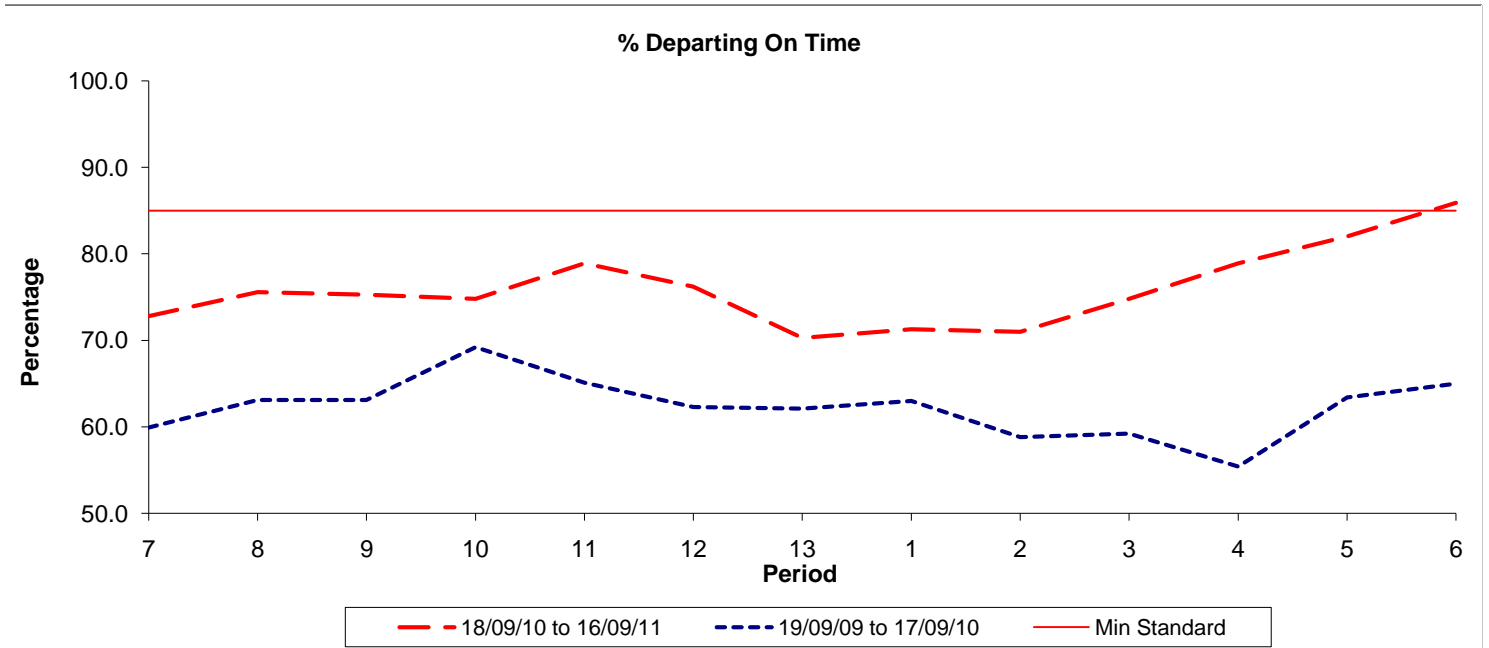

Reliability Performance (Low Frequency)

Date Range / Period	7	8	9	10	11	12	13	1	2	3	4	5	6
18/09/10 to 16/09/11	72.80	75.60	75.30	74.80	78.90	76.20	70.30	71.30	71.00	74.80	78.90	82.00	85.90
19/09/09 to 17/09/10	59.90	63.10	63.10	69.20	65.10	62.30	62.10	63.00	58.80	59.20	55.40	63.40	65.00
Min Standard	85.00	85.00	85.00	85.00	85.00	85.00	85.00	85.00	85.00	85.00	85.00	85.00	85.00

On Time figures are based on 12 weeks data

Kilometre Performance

Date Range / Period	7	8	9	10	11	12	13	1	2	3	4	5	6
18/09/10 to 16/09/11	98.66	98.46	98.77	99.38	99.10	98.76	99.24	98.91	98.29	98.37	97.25	98.60	99.45
19/09/09 to 17/09/10	98.38	95.21	91.44	99.35	99.17	98.43	97.79	98.76	98.69	98.48	97.63	98.99	98.97
Min Standard	99.00	99.00	99.00	99.00	99.00	99.00	99.00	99.00	99.00	99.00	99.00	99.00	99.00

Kilometre figures are based on 4 weeks data