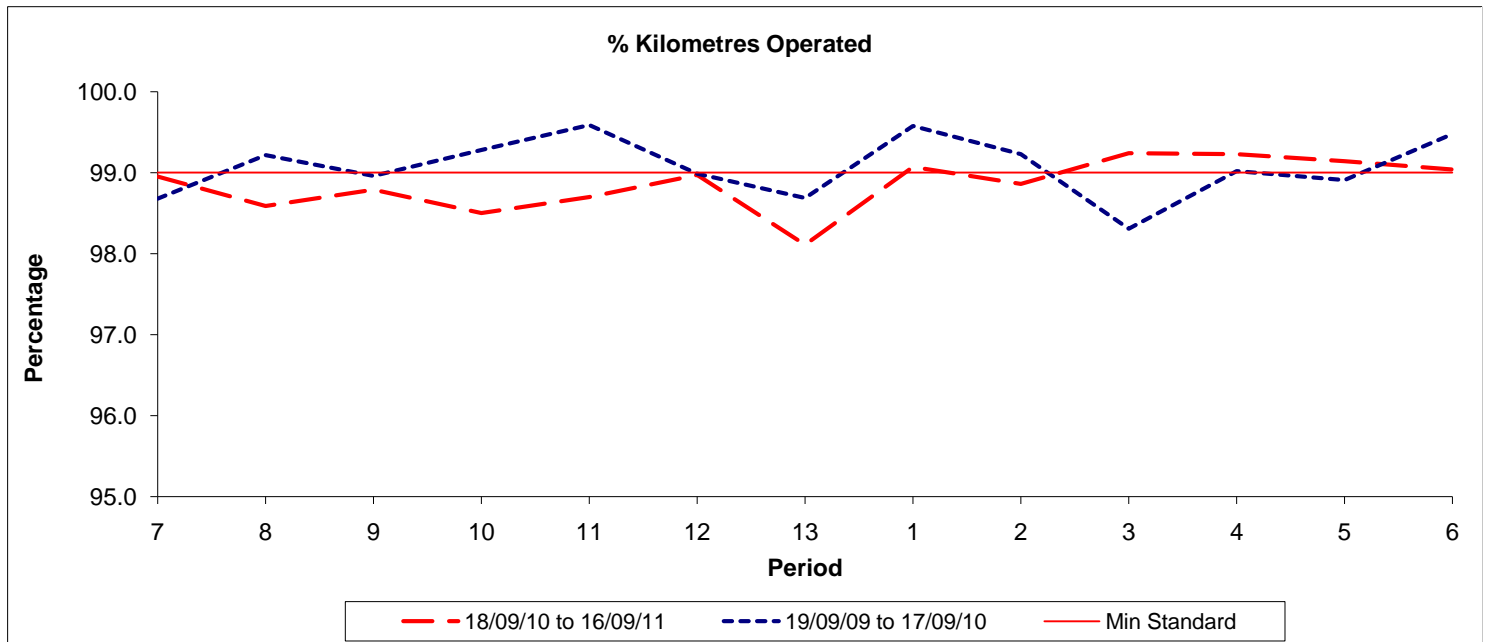

Reliability Performance (Low Frequency)

Date Range / Period	7	8	9	10	11	12	13	1	2	3	4	5	6
18/09/10 to 16/09/11	94.00	94.40	96.00	96.20	97.10	94.40	93.80	92.50	91.40	92.40	93.70	93.40	91.90
19/09/09 to 17/09/10	93.20	91.50	91.60	91.20	92.80	94.70	92.40	91.00	91.50	92.40	92.30	91.80	92.50
Min Standard	85.00	85.00	85.00	85.00	85.00	85.00	85.00	85.00	85.00	85.00	85.00	85.00	85.00

On Time figures are based on 12 weeks data

Kilometre Performance

Date Range / Period	7	8	9	10	11	12	13	1	2	3	4	5	6
18/09/10 to 16/09/11	98.95	98.59	98.79	98.50	98.70	98.97	98.11	99.07	98.86	99.24	99.23	99.14	99.04
19/09/09 to 17/09/10	98.68	99.22	98.96	99.28	99.59	98.99	98.69	99.58	99.23	98.31	99.02	98.91	99.48
Min Standard	99.00	99.00	99.00	99.00	99.00	99.00	99.00	99.00	99.00	99.00	99.00	99.00	99.00

Kilometre figures are based on 4 weeks data