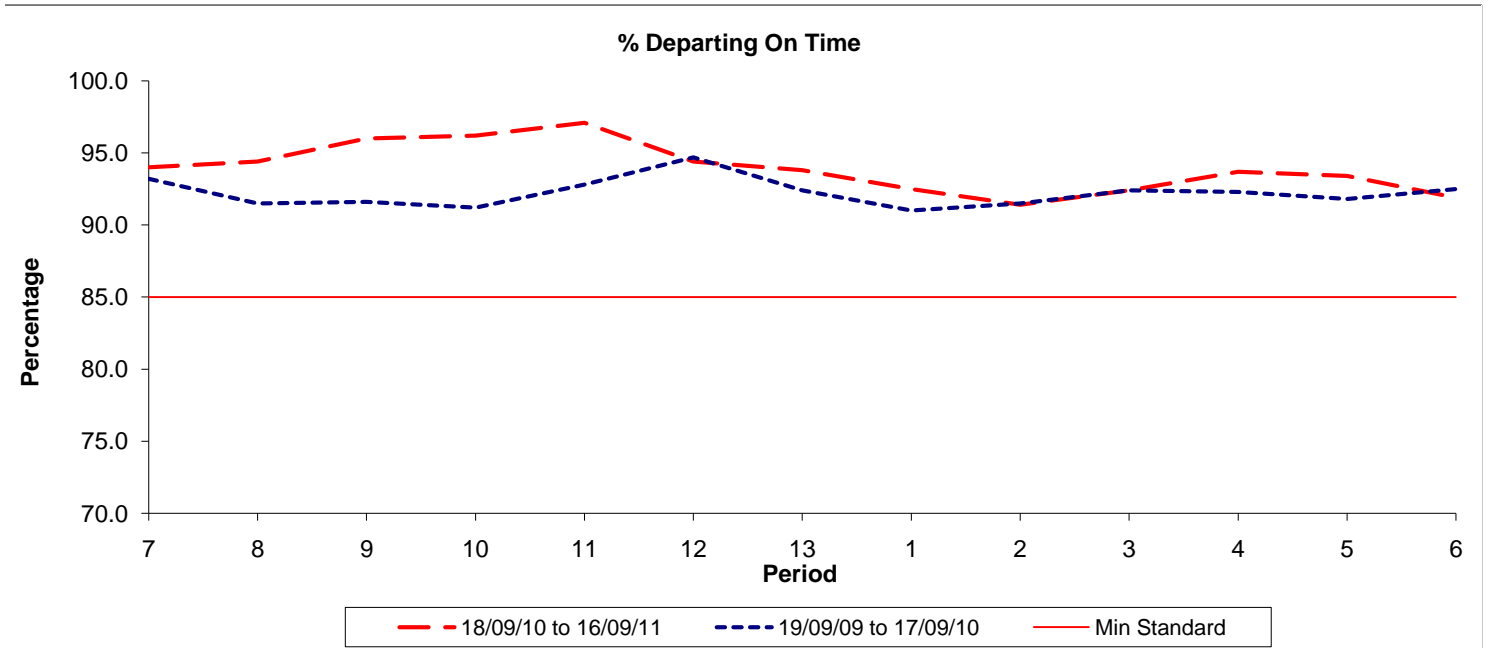

Reliability Performance (Low Frequency)

Date Range / Period	7	8	9	10	11	12	13	1	2	3	4	5	6
18/09/10 to 16/09/11	94.00	94.40	96.00	96.20	97.10	94.40	93.80	92.50	91.40	92.40	93.70	93.40	91.90
19/09/09 to 17/09/10	93.20	91.50	91.60	91.20	92.80	94.70	92.40	91.00	91.50	92.40	92.30	91.80	92.50
Min Standard	85.00	85.00	85.00	85.00	85.00	85.00	85.00	85.00	85.00	85.00	85.00	85.00	85.00

On Time figures are based on 12 weeks data

Kilometre Performance

Date Range / Period	7	8	9	10	11	12	13	1	2	3	4	5	6
18/09/10 to 16/09/11	98.95	98.59	98.79	98.50	98.70	98.97	98.11	99.07	98.86	99.24	99.23	99.14	99.04
19/09/09 to 17/09/10	98.68	99.22	98.96	99.28	99.59	98.99	98.69	99.58	99.23	98.31	99.02	98.91	99.48
Min Standard	99.00	99.00	99.00	99.00	99.00	99.00	99.00	99.00	99.00	99.00	99.00	99.00	99.00

Kilometre figures are based on 4 weeks data