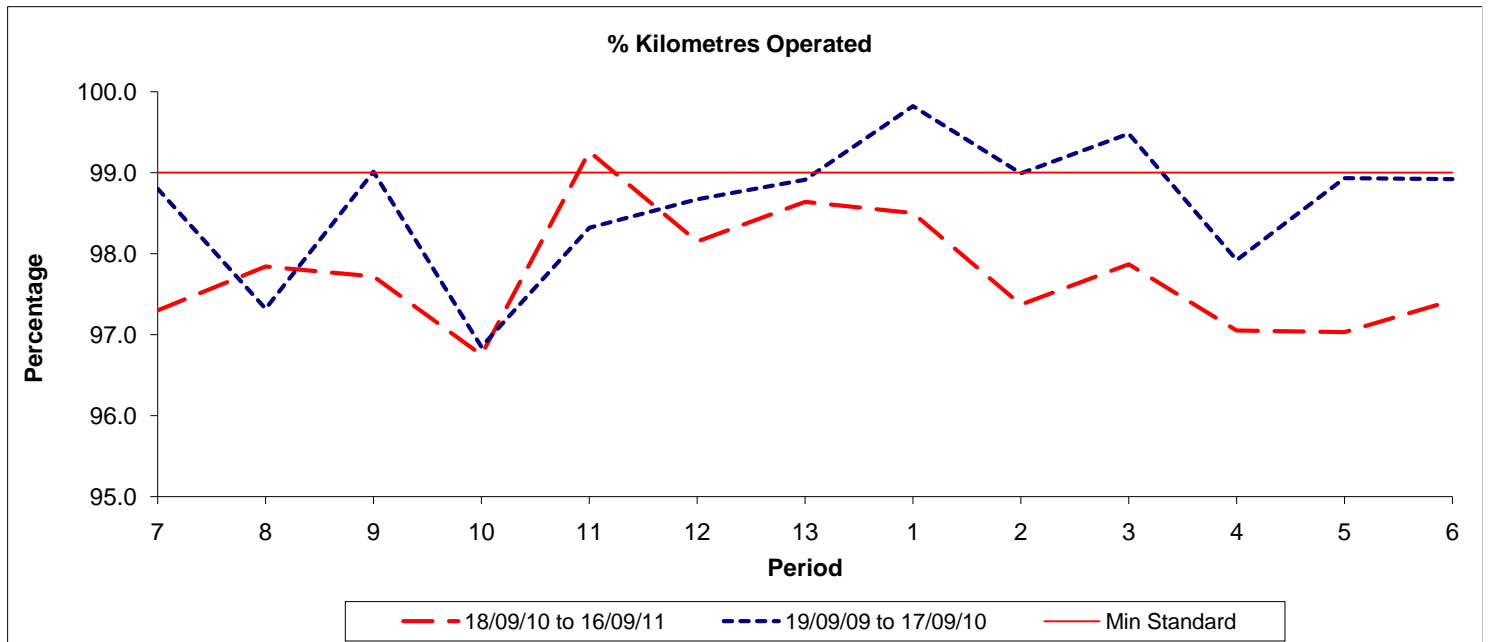

Reliability Performance (Low Frequency)

Date Range / Period	7	8	9	10	11	12	13	1	2	3	4	5	6
18/09/10 to 16/09/11	88.10	89.60	90.10	93.90	95.10	91.60	90.80	90.80	90.60	90.10	87.60	85.90	87.00
19/09/09 to 17/09/10	88.20	86.50	89.80	89.80	90.50	89.30	90.80	91.00	93.10	91.90	90.80	90.00	90.10
Min Standard	85.00	85.00	85.00	85.00	85.00	85.00	85.00	85.00	85.00	85.00	85.00	85.00	85.00

On Time figures are based on 12 weeks data

Kilometre Performance

Date Range / Period	7	8	9	10	11	12	13	1	2	3	4	5	6
18/09/10 to 16/09/11	97.30	97.84	97.72	96.75	99.26	98.15	98.64	98.50	97.37	97.87	97.05	97.03	97.42
19/09/09 to 17/09/10	98.80	97.32	99.01	96.85	98.32	98.67	98.91	99.82	98.99	99.48	97.92	98.93	98.92
Min Standard	99.00	99.00	99.00	99.00	99.00	99.00	99.00	99.00	99.00	99.00	99.00	99.00	99.00

Kilometre figures are based on 4 weeks data