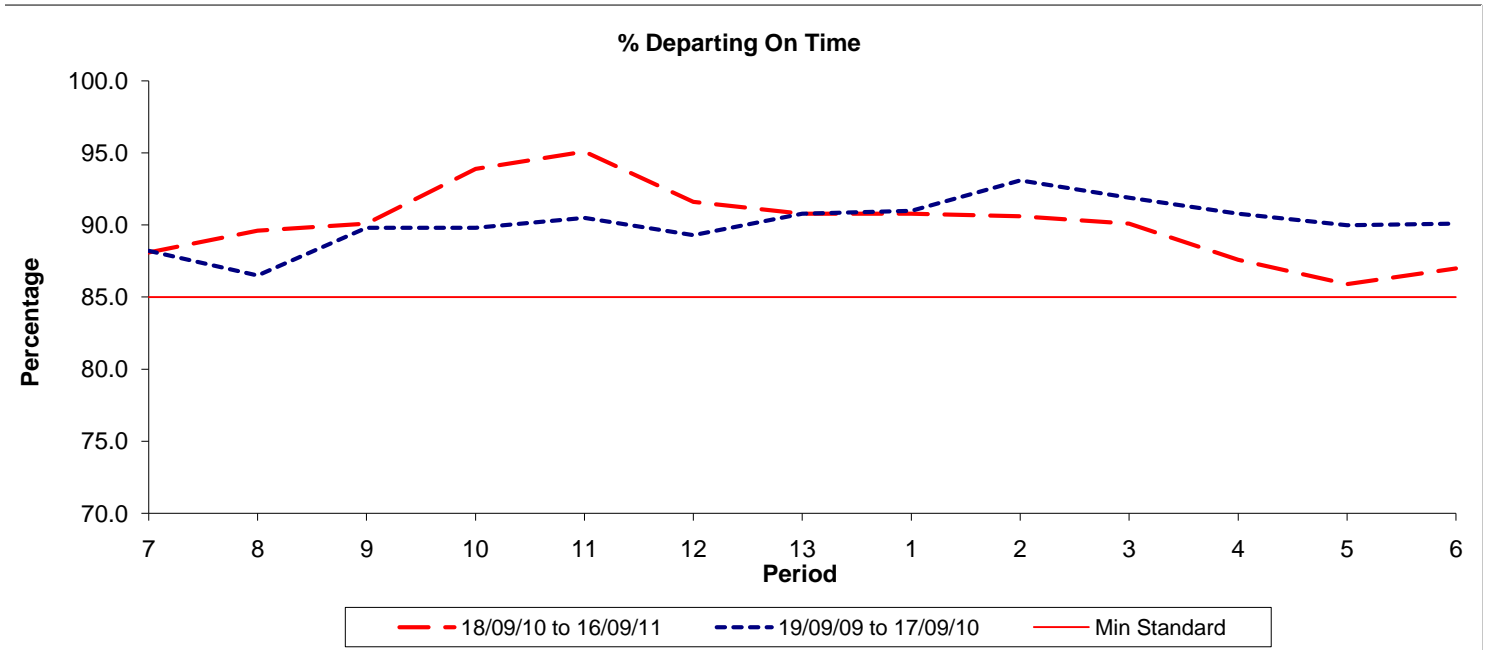

Reliability Performance (Low Frequency)

Date Range / Period	7	8	9	10	11	12	13	1	2	3	4	5	6
18/09/10 to 16/09/11	88.10	89.60	90.10	93.90	95.10	91.60	90.80	90.80	90.60	90.10	87.60	85.90	87.00
19/09/09 to 17/09/10	88.20	86.50	89.80	89.80	90.50	89.30	90.80	91.00	93.10	91.90	90.80	90.00	90.10
Min Standard	85.00	85.00	85.00	85.00	85.00	85.00	85.00	85.00	85.00	85.00	85.00	85.00	85.00

On Time figures are based on 12 weeks data

Kilometre Performance

Date Range / Period	7	8	9	10	11	12	13	1	2	3	4	5	6
18/09/10 to 16/09/11	97.30	97.84	97.72	96.75	99.26	98.15	98.64	98.50	97.37	97.87	97.05	97.03	97.42
19/09/09 to 17/09/10	98.80	97.32	99.01	96.85	98.32	98.67	98.91	99.82	98.99	99.48	97.92	98.93	98.92
Min Standard	99.00	99.00	99.00	99.00	99.00	99.00	99.00	99.00	99.00	99.00	99.00	99.00	99.00

Kilometre figures are based on 4 weeks data