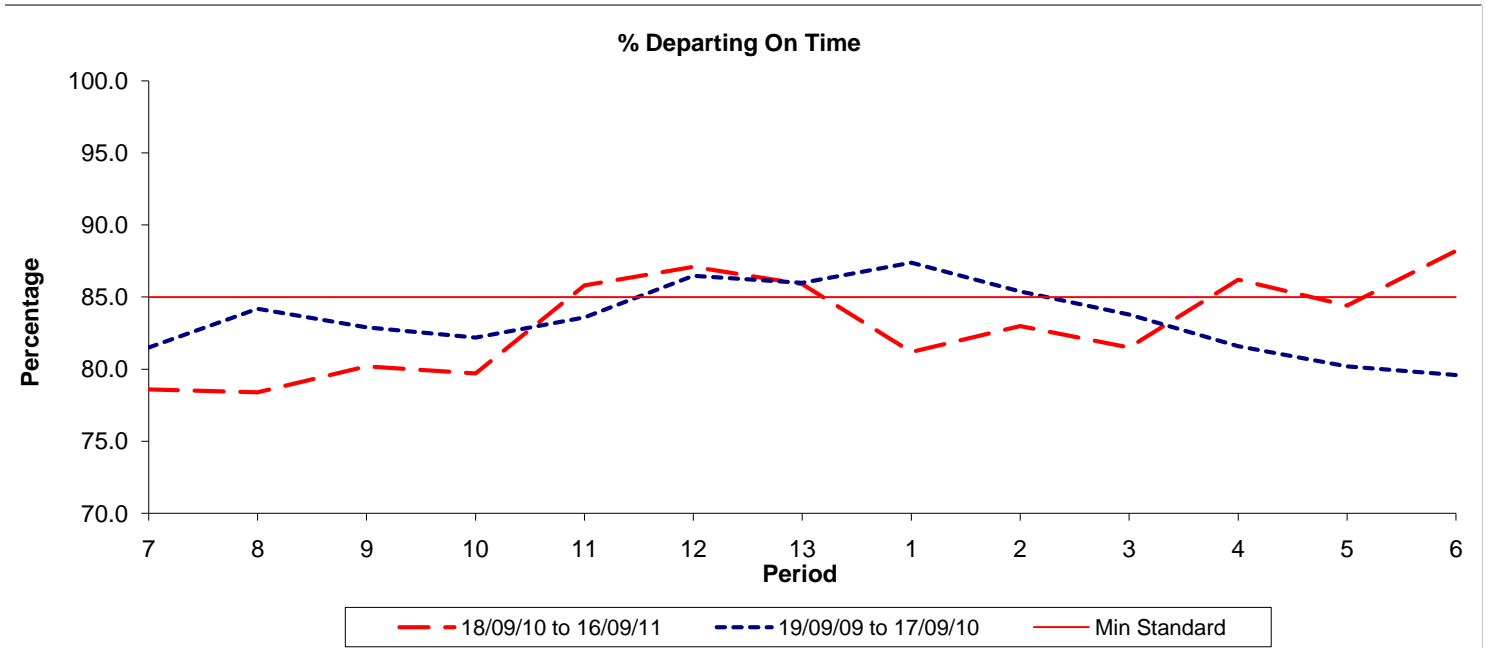

Reliability Performance (Low Frequency)

Date Range / Period	7	8	9	10	11	12	13	1	2	3	4	5	6
18/09/10 to 16/09/11	78.60	78.40	80.20	79.70	85.80	87.10	85.90	81.20	83.00	81.50	86.20	84.40	88.20
19/09/09 to 17/09/10	81.50	84.20	82.90	82.20	83.60	86.50	86.00	87.40	85.40	83.80	81.60	80.20	79.60
Min Standard	85.00	85.00	85.00	85.00	85.00	85.00	85.00	85.00	85.00	85.00	85.00	85.00	85.00

On Time figures are based on 12 weeks data

Kilometre Performance

Date Range / Period	7	8	9	10	11	12	13	1	2	3	4	5	6
18/09/10 to 16/09/11	99.77	98.38	98.47	99.00	98.57	99.40	98.29	97.79	96.79	94.62	99.01	98.18	99.29
19/09/09 to 17/09/10	98.68	99.65	97.14	96.98	98.53	98.78	97.24	99.23	99.28	98.06	99.26	99.35	98.86
Min Standard	99.00	99.00	99.00	99.00	99.00	99.00	99.00	99.00	99.00	99.00	99.00	99.00	99.00

Kilometre figures are based on 4 weeks data