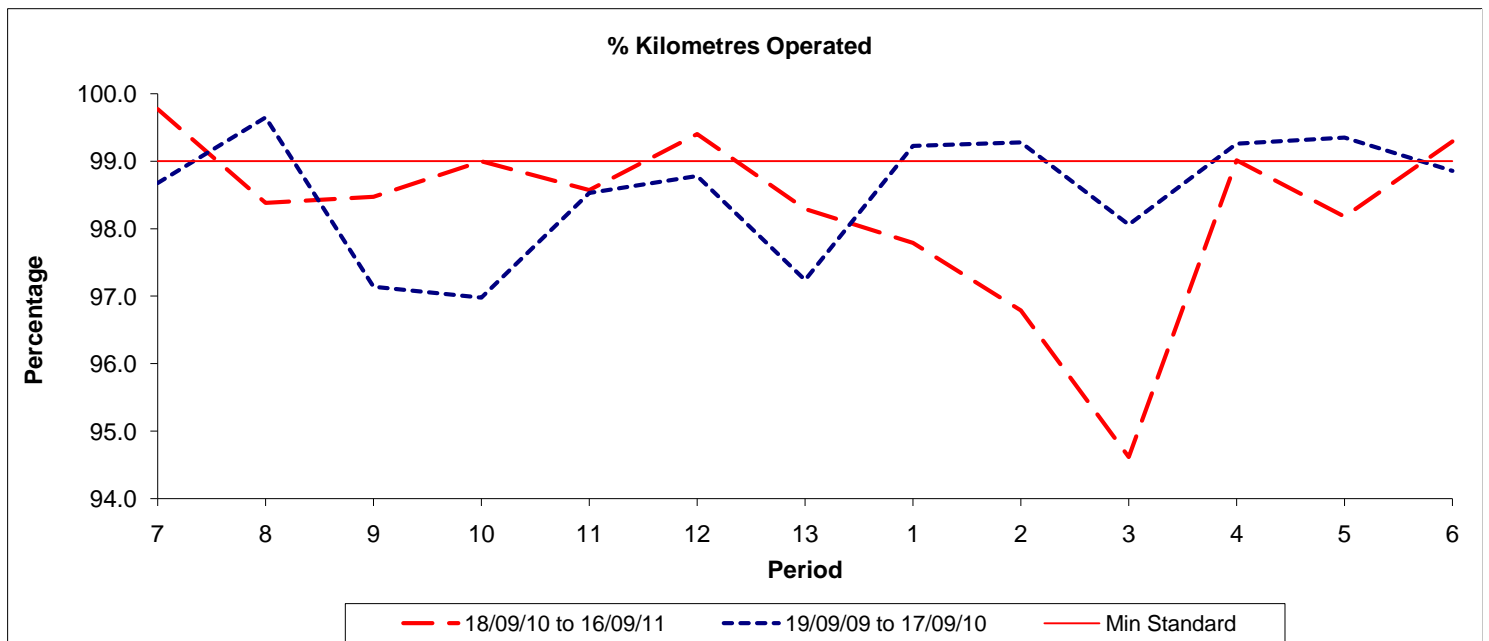

Reliability Performance (Low Frequency)

Date Range / Period	7	8	9	10	11	12	13	1	2	3	4	5	6
18/09/10 to 16/09/11	78.60	78.40	80.20	79.70	85.80	87.10	85.90	81.20	83.00	81.50	86.20	84.40	88.20
19/09/09 to 17/09/10	81.50	84.20	82.90	82.20	83.60	86.50	86.00	87.40	85.40	83.80	81.60	80.20	79.60
Min Standard	85.00	85.00	85.00	85.00	85.00	85.00	85.00	85.00	85.00	85.00	85.00	85.00	85.00

On Time figures are based on 12 weeks data

Kilometre Performance

Date Range / Period	7	8	9	10	11	12	13	1	2	3	4	5	6
18/09/10 to 16/09/11	99.77	98.38	98.47	99.00	98.57	99.40	98.29	97.79	96.79	94.62	99.01	98.18	99.29
19/09/09 to 17/09/10	98.68	99.65	97.14	96.98	98.53	98.78	97.24	99.23	99.28	98.06	99.26	99.35	98.86
Min Standard	99.00	99.00	99.00	99.00	99.00	99.00	99.00	99.00	99.00	99.00	99.00	99.00	99.00

Kilometre figures are based on 4 weeks data