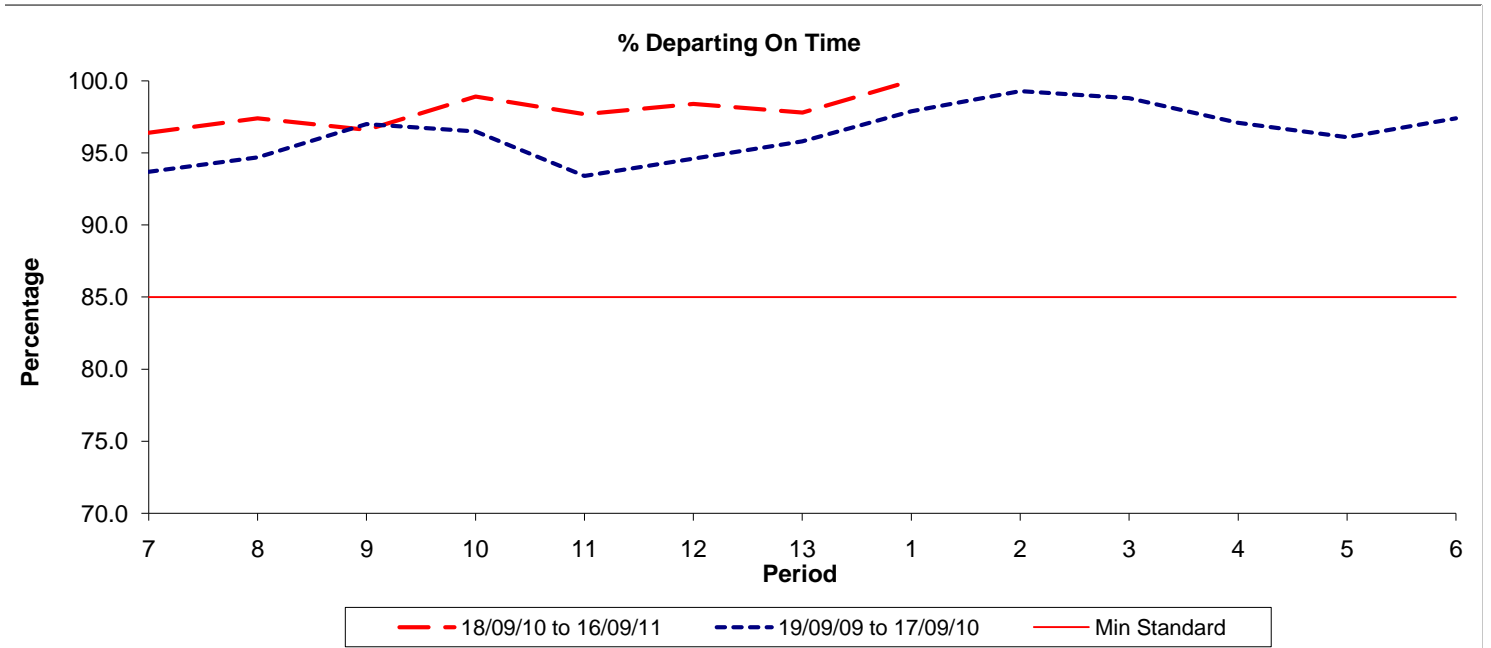

**Reliability Performance ( Low Frequency )**

Date Range / Period	7	8	9	10	11	12	13	1	2	3	4	5	6
18/09/10 to 16/09/11	96.40	97.40	96.60	98.90	97.70	98.40	97.80	100.00					
19/09/09 to 17/09/10	93.70	94.70	97.00	96.50	93.40	94.60	95.80	97.90	99.30	98.80	97.10	96.10	97.40
Min Standard	85.00	85.00	85.00	85.00	85.00	85.00	85.00	85.00	85.00	85.00	85.00	85.00	85.00

On Time figures are based on 12 weeks data

**Kilometre Performance**

Date Range / Period	7	8	9	10	11	12	13	1	2	3	4	5	6
18/09/10 to 16/09/11	98.38	98.52	99.83	99.81	99.14	98.87	99.41	99.75	99.79	99.97	99.68	99.84	99.94
19/09/09 to 17/09/10	97.31	99.16	99.51	99.29	99.35	99.34	99.70	99.42	99.95	99.59	99.48	99.14	99.34
Min Standard	99.00	99.00	99.00	99.00	99.00	99.00	99.00	99.00	99.00	99.00	99.00	99.00	99.00

Kilometre figures are based on 4 weeks data