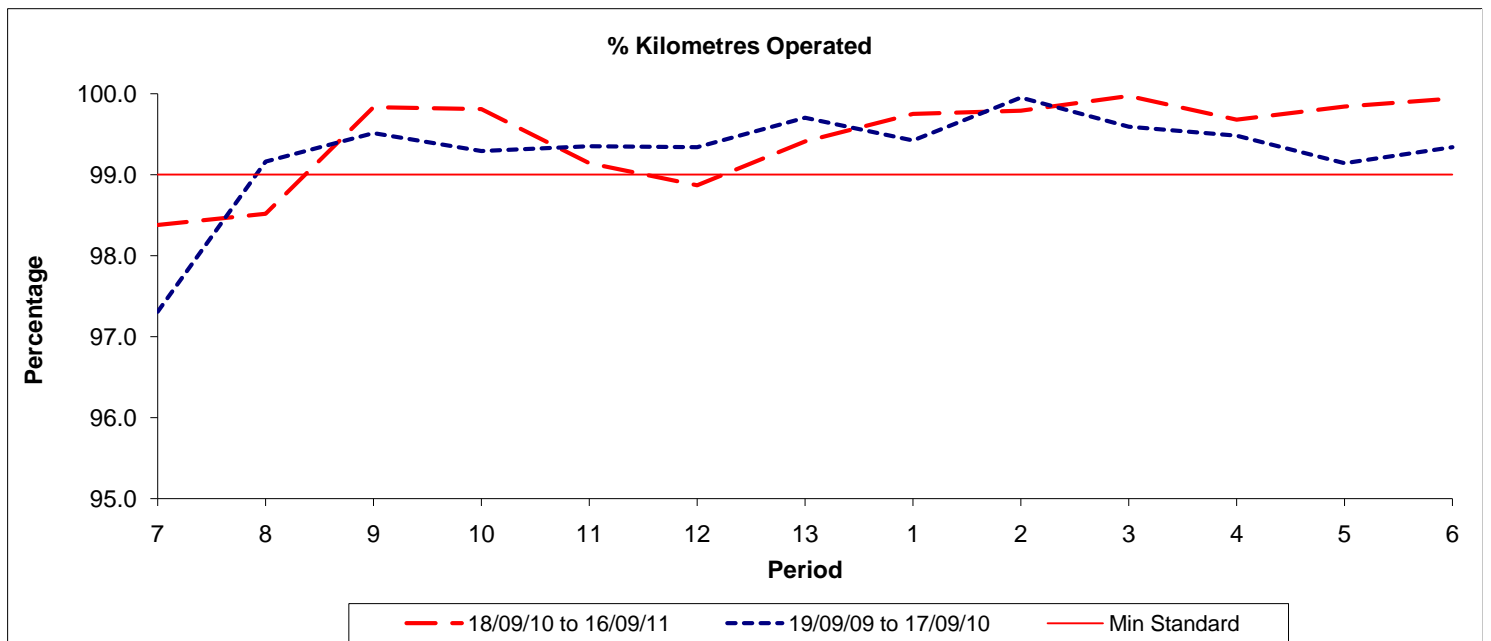

**Reliability Performance ( Low Frequency )**

Date Range / Period	7	8	9	10	11	12	13	1	2	3	4	5	6
18/09/10 to 16/09/11	96.40	97.40	96.60	98.90	97.70	98.40	97.80	100.00					
19/09/09 to 17/09/10	93.70	94.70	97.00	96.50	93.40	94.60	95.80	97.90	99.30	98.80	97.10	96.10	97.40
Min Standard	85.00	85.00	85.00	85.00	85.00	85.00	85.00	85.00	85.00	85.00	85.00	85.00	85.00

On Time figures are based on 12 weeks data

**Kilometre Performance**

Date Range / Period	7	8	9	10	11	12	13	1	2	3	4	5	6
18/09/10 to 16/09/11	98.38	98.52	99.83	99.81	99.14	98.87	99.41	99.75	99.79	99.97	99.68	99.84	99.94
19/09/09 to 17/09/10	97.31	99.16	99.51	99.29	99.35	99.34	99.70	99.42	99.95	99.59	99.48	99.14	99.34
Min Standard	99.00	99.00	99.00	99.00	99.00	99.00	99.00	99.00	99.00	99.00	99.00	99.00	99.00

Kilometre figures are based on 4 weeks data