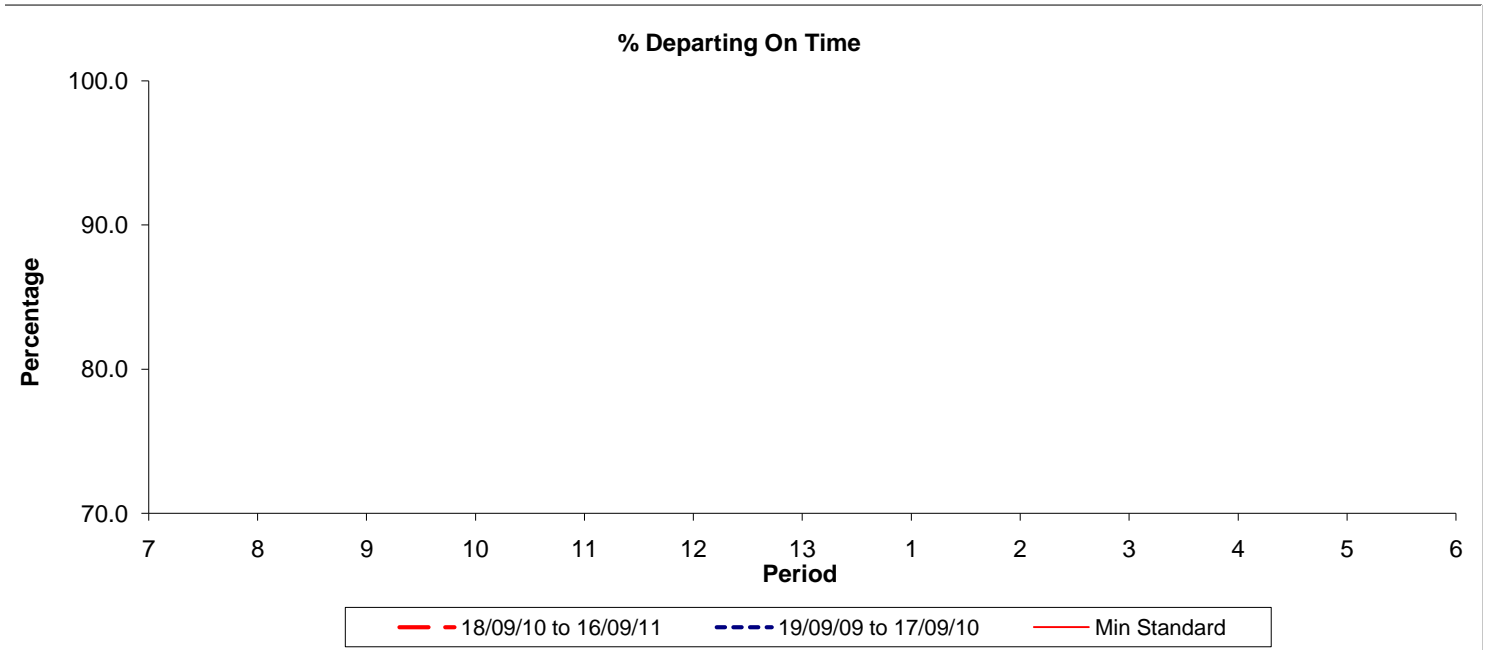

**Reliability Performance ( Low Frequency )**

Date Range / Period	7	8	9	10	11	12	13	1	2	3	4	5	6
18/09/10 to 16/09/11													
19/09/09 to 17/09/10													
Min Standard													

On Time figures are based on 12 weeks data

**Kilometre Performance**

Date Range / Period	7	8	9	10	11	12	13	1	2	3	4	5	6
18/09/10 to 16/09/11	99.80	98.50	99.57	98.30	98.67	99.96	99.95	99.28	99.70	98.89	98.79	99.53	98.45
19/09/09 to 17/09/10	98.78	99.66	98.59	97.82	99.25	98.68	99.52	98.64	98.94	99.20	98.66	99.04	99.46
Min Standard	99.00	99.00	99.00	99.00	99.00	99.00	99.00	99.00	99.00	99.00	99.00	99.00	99.00

Kilometre figures are based on 4 weeks data