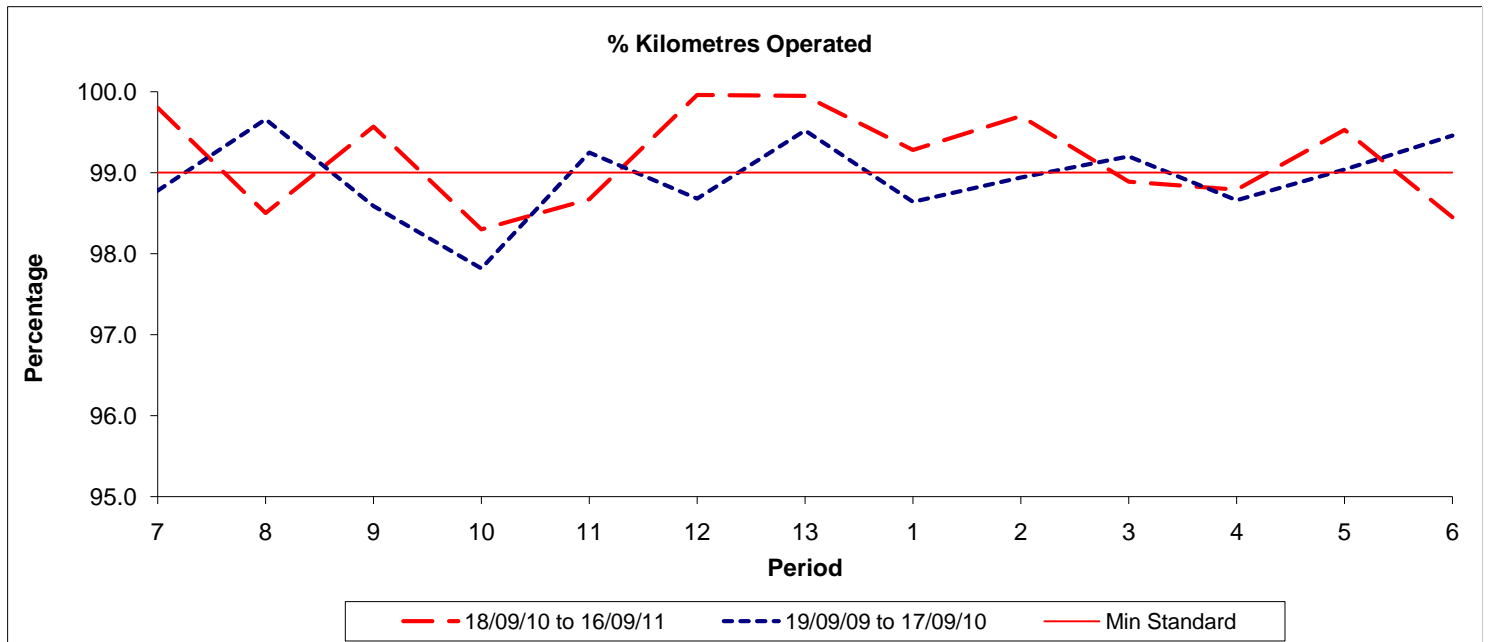

**Reliability Performance ( Low Frequency )**

Date Range / Period	7	8	9	10	11	12	13	1	2	3	4	5	6
18/09/10 to 16/09/11													
19/09/09 to 17/09/10													
Min Standard													

On Time figures are based on 12 weeks data

**Kilometre Performance**

Date Range / Period	7	8	9	10	11	12	13	1	2	3	4	5	6
18/09/10 to 16/09/11	99.80	98.50	99.57	98.30	98.67	99.96	99.95	99.28	99.70	98.89	98.79	99.53	98.45
19/09/09 to 17/09/10	98.78	99.66	98.59	97.82	99.25	98.68	99.52	98.64	98.94	99.20	98.66	99.04	99.46
Min Standard	99.00	99.00	99.00	99.00	99.00	99.00	99.00	99.00	99.00	99.00	99.00	99.00	99.00

Kilometre figures are based on 4 weeks data