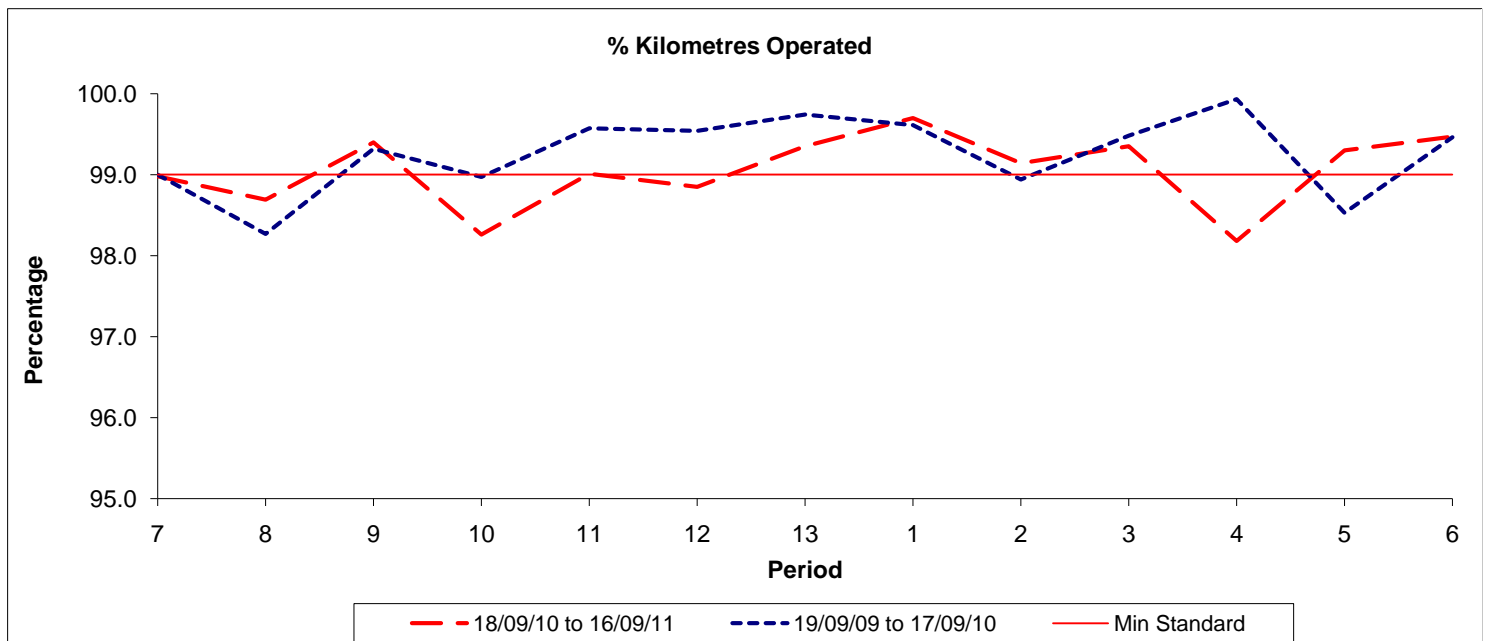

**Reliability Performance ( Low Frequency )**

Date Range / Period	7	8	9	10	11	12	13	1	2	3	4	5	6
18/09/10 to 16/09/11	90.80	92.90	91.00	96.20	95.10	94.30	92.00	93.10	93.20	96.50	94.50	94.10	93.10
19/09/09 to 17/09/10	86.20	86.80	85.90	84.60	88.80	91.50	93.10	92.50	94.30	94.80	94.10	93.30	93.10
Min Standard	85.00	85.00	85.00	85.00	85.00	85.00	85.00	85.00	85.00	85.00	85.00	85.00	85.00

On Time figures are based on 12 weeks data

**Kilometre Performance**

Date Range / Period	7	8	9	10	11	12	13	1	2	3	4	5	6
18/09/10 to 16/09/11	98.98	98.69	99.40	98.26	99.01	98.85	99.35	99.70	99.14	99.35	98.18	99.30	99.47
19/09/09 to 17/09/10	99.00	98.27	99.32	98.97	99.57	99.54	99.74	99.61	98.94	99.48	99.93	98.53	99.46
Min Standard	99.00	99.00	99.00	99.00	99.00	99.00	99.00	99.00	99.00	99.00	99.00	99.00	99.00

Kilometre figures are based on 4 weeks data