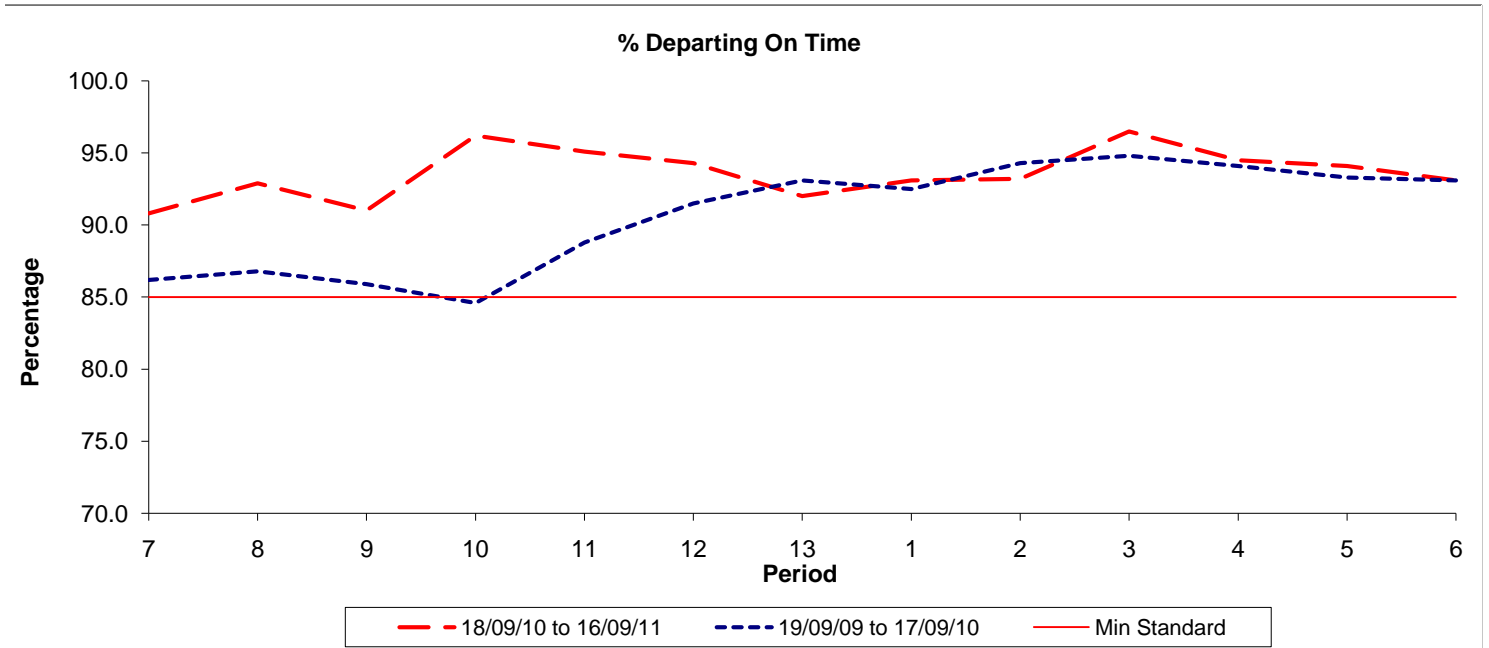

**Reliability Performance ( Low Frequency )**

Date Range / Period	7	8	9	10	11	12	13	1	2	3	4	5	6
18/09/10 to 16/09/11	90.80	92.90	91.00	96.20	95.10	94.30	92.00	93.10	93.20	96.50	94.50	94.10	93.10
19/09/09 to 17/09/10	86.20	86.80	85.90	84.60	88.80	91.50	93.10	92.50	94.30	94.80	94.10	93.30	93.10
Min Standard	85.00	85.00	85.00	85.00	85.00	85.00	85.00	85.00	85.00	85.00	85.00	85.00	85.00

On Time figures are based on 12 weeks data

**Kilometre Performance**

Date Range / Period	7	8	9	10	11	12	13	1	2	3	4	5	6
18/09/10 to 16/09/11	98.98	98.69	99.40	98.26	99.01	98.85	99.35	99.70	99.14	99.35	98.18	99.30	99.47
19/09/09 to 17/09/10	99.00	98.27	99.32	98.97	99.57	99.54	99.74	99.61	98.94	99.48	99.93	98.53	99.46
Min Standard	99.00	99.00	99.00	99.00	99.00	99.00	99.00	99.00	99.00	99.00	99.00	99.00	99.00

Kilometre figures are based on 4 weeks data