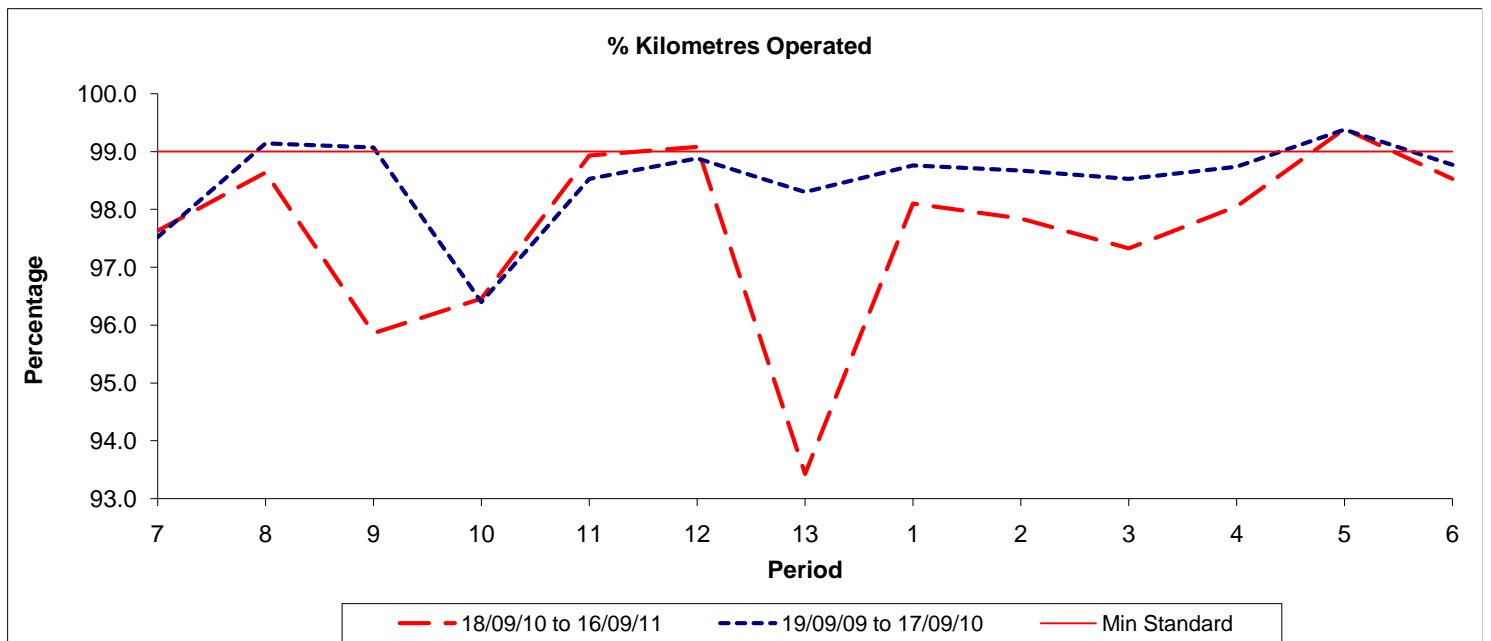

Reliability Performance (Low Frequency)

Date Range / Period	7	8	9	10	11	12	13	1	2	3	4	5	6
18/09/10 to 16/09/11	86.50	84.90	87.20	87.80	89.60	87.90	89.60	90.00	90.20	91.50	92.70	94.60	95.40
19/09/09 to 17/09/10	87.10	91.60	94.10	92.80	89.30	87.40	84.40	85.60	88.00	90.60	88.20	86.70	86.50
Min Standard	85.00	85.00	85.00	85.00	85.00	85.00	85.00	85.00	85.00	85.00	85.00	85.00	85.00

On Time figures are based on 12 weeks data

Kilometre Performance

Date Range / Period	7	8	9	10	11	12	13	1	2	3	4	5	6
18/09/10 to 16/09/11	97.63	98.64	95.86	96.46	98.93	99.08	93.43	98.10	97.84	97.33	98.05	99.39	98.53
19/09/09 to 17/09/10	97.52	99.14	99.07	96.40	98.53	98.88	98.30	98.76	98.67	98.53	98.74	99.38	98.77
Min Standard	99.00	99.00	99.00	99.00	99.00	99.00	99.00	99.00	99.00	99.00	99.00	99.00	99.00

Kilometre figures are based on 4 weeks data