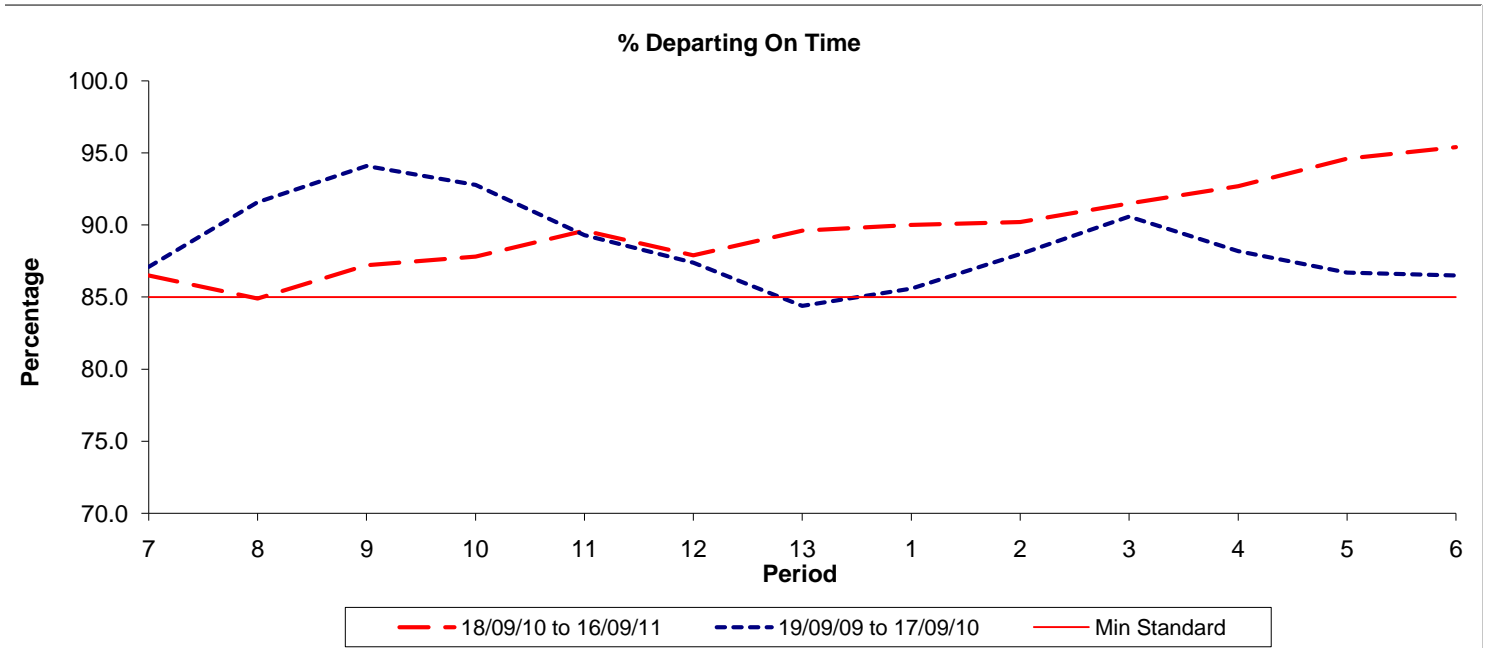

Reliability Performance (Low Frequency)

Date Range / Period	7	8	9	10	11	12	13	1	2	3	4	5	6
18/09/10 to 16/09/11	86.50	84.90	87.20	87.80	89.60	87.90	89.60	90.00	90.20	91.50	92.70	94.60	95.40
19/09/09 to 17/09/10	87.10	91.60	94.10	92.80	89.30	87.40	84.40	85.60	88.00	90.60	88.20	86.70	86.50
Min Standard	85.00	85.00	85.00	85.00	85.00	85.00	85.00	85.00	85.00	85.00	85.00	85.00	85.00

On Time figures are based on 12 weeks data

Kilometre Performance

Date Range / Period	7	8	9	10	11	12	13	1	2	3	4	5	6
18/09/10 to 16/09/11	97.63	98.64	95.86	96.46	98.93	99.08	93.43	98.10	97.84	97.33	98.05	99.39	98.53
19/09/09 to 17/09/10	97.52	99.14	99.07	96.40	98.53	98.88	98.30	98.76	98.67	98.53	98.74	99.38	98.77
Min Standard	99.00	99.00	99.00	99.00	99.00	99.00	99.00	99.00	99.00	99.00	99.00	99.00	99.00

Kilometre figures are based on 4 weeks data