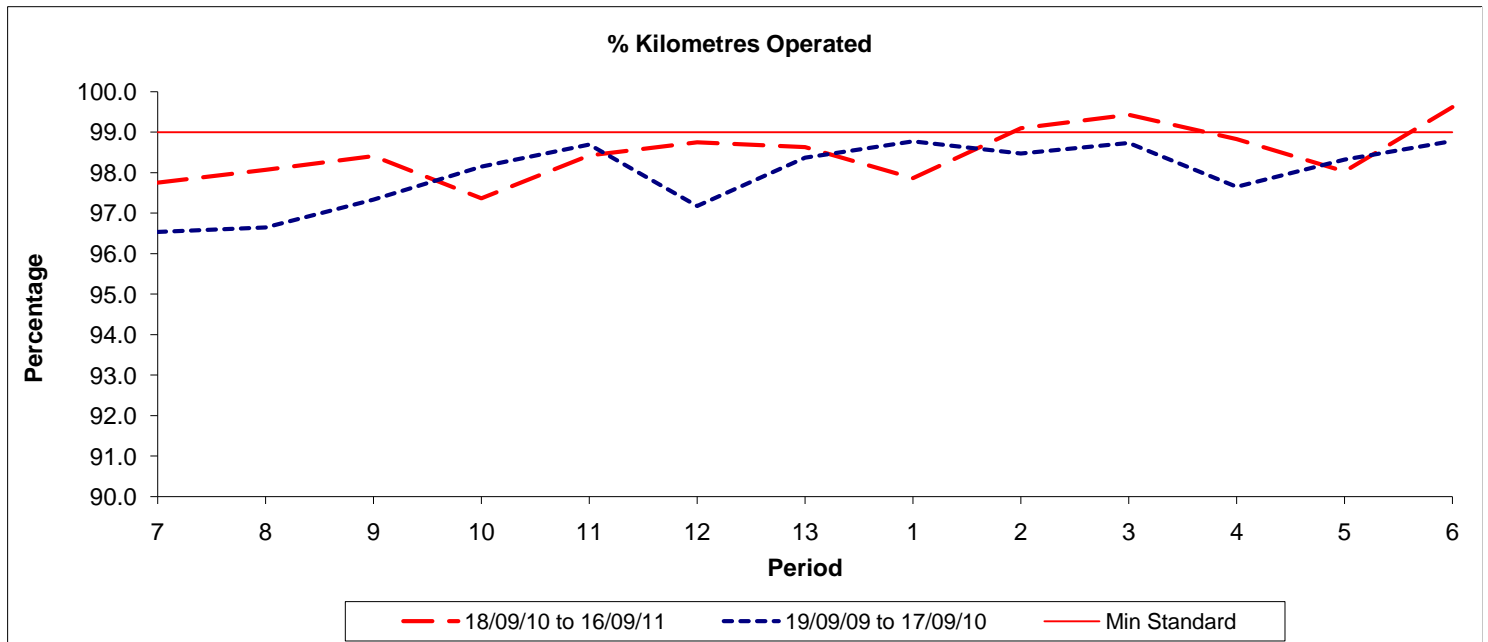

Reliability Performance (Low Frequency)

Date Range / Period	7	8	9	10	11	12	13	1	2	3	4	5	6
18/09/10 to 16/09/11	88.60	85.70	84.10	82.40	87.80	95.80	91.80	86.30	87.60	87.40	87.10	83.20	86.70
19/09/09 to 17/09/10	87.30	86.90	88.00	86.40	88.90	90.90	90.80	90.50	89.10	90.90	86.00	85.50	84.60
Min Standard	85.00	85.00	85.00	85.00	85.00	85.00	85.00	85.00	85.00	85.00	85.00	85.00	85.00

On Time figures are based on 12 weeks data

Kilometre Performance

Date Range / Period	7	8	9	10	11	12	13	1	2	3	4	5	6
18/09/10 to 16/09/11	97.76	98.07	98.41	97.37	98.43	98.75	98.63	97.87	99.10	99.43	98.83	98.03	99.62
19/09/09 to 17/09/10	96.54	96.65	97.34	98.15	98.69	97.18	98.37	98.77	98.47	98.73	97.65	98.32	98.78
Min Standard	99.00	99.00	99.00	99.00	99.00	99.00	99.00	99.00	99.00	99.00	99.00	99.00	99.00

Kilometre figures are based on 4 weeks data