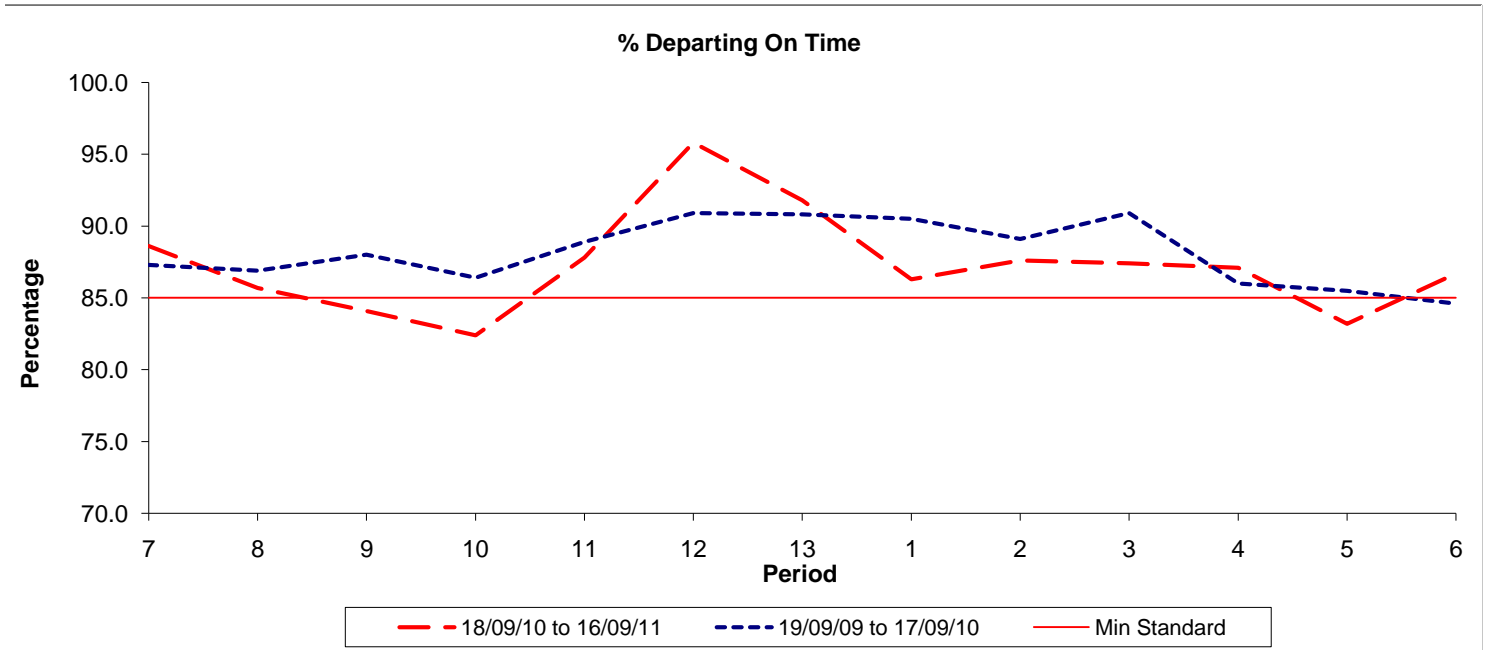

Reliability Performance (Low Frequency)

Date Range / Period	7	8	9	10	11	12	13	1	2	3	4	5	6
18/09/10 to 16/09/11	88.60	85.70	84.10	82.40	87.80	95.80	91.80	86.30	87.60	87.40	87.10	83.20	86.70
19/09/09 to 17/09/10	87.30	86.90	88.00	86.40	88.90	90.90	90.80	90.50	89.10	90.90	86.00	85.50	84.60
Min Standard	85.00	85.00	85.00	85.00	85.00	85.00	85.00	85.00	85.00	85.00	85.00	85.00	85.00

On Time figures are based on 12 weeks data

Kilometre Performance

Date Range / Period	7	8	9	10	11	12	13	1	2	3	4	5	6
18/09/10 to 16/09/11	97.76	98.07	98.41	97.37	98.43	98.75	98.63	97.87	99.10	99.43	98.83	98.03	99.62
19/09/09 to 17/09/10	96.54	96.65	97.34	98.15	98.69	97.18	98.37	98.77	98.47	98.73	97.65	98.32	98.78
Min Standard	99.00	99.00	99.00	99.00	99.00	99.00	99.00	99.00	99.00	99.00	99.00	99.00	99.00

Kilometre figures are based on 4 weeks data