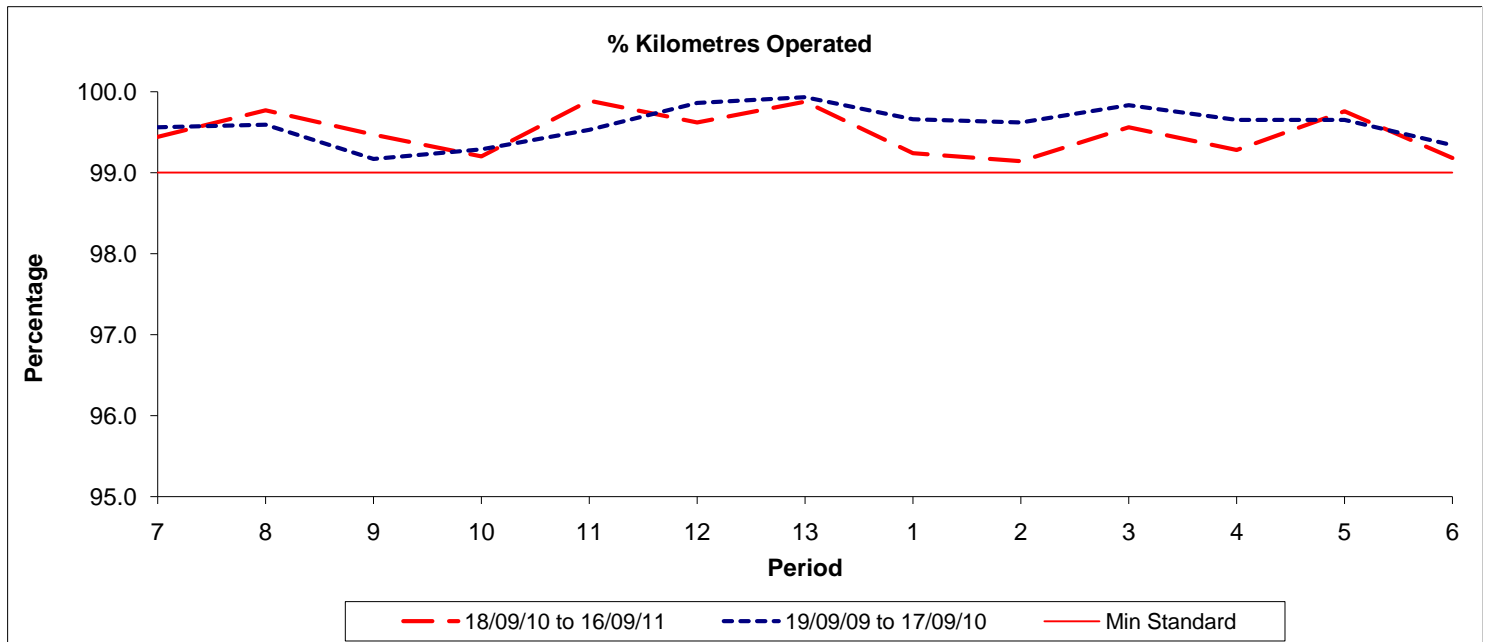

Reliability Performance (Low Frequency)

Date Range / Period	7	8	9	10	11	12	13	1	2	3	4	5	6
18/09/10 to 16/09/11	96.30	97.90	98.50	98.50	99.30	97.80	97.10	96.00	96.10			98.60	90.80
19/09/09 to 17/09/10	95.20	98.40	94.70	94.80	94.80	97.30	97.30	94.80	97.10	94.60	96.80	94.90	96.30
Min Standard	85.00	85.00	85.00	85.00	85.00	85.00	85.00	85.00	85.00	85.00	85.00	85.00	85.00

On Time figures are based on 12 weeks data

Kilometre Performance

Date Range / Period	7	8	9	10	11	12	13	1	2	3	4	5	6
18/09/10 to 16/09/11	99.44	99.77	99.47	99.20	99.89	99.62	99.88	99.24	99.14	99.56	99.28	99.76	99.18
19/09/09 to 17/09/10	99.56	99.59	99.17	99.29	99.53	99.86	99.93	99.66	99.62	99.83	99.65	99.65	99.34
Min Standard	99.00	99.00	99.00	99.00	99.00	99.00	99.00	99.00	99.00	99.00	99.00	99.00	99.00

Kilometre figures are based on 4 weeks data