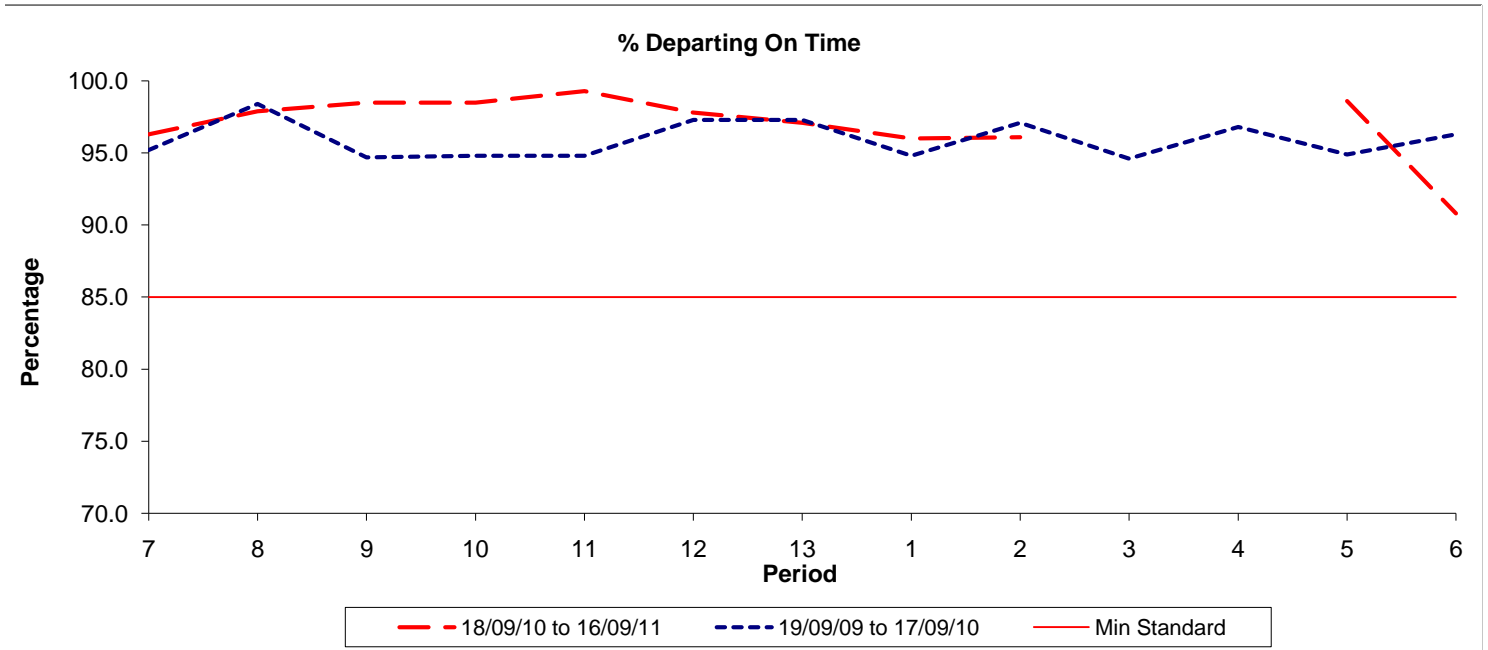

Reliability Performance (Low Frequency)

Date Range / Period	7	8	9	10	11	12	13	1	2	3	4	5	6
18/09/10 to 16/09/11	96.30	97.90	98.50	98.50	99.30	97.80	97.10	96.00	96.10			98.60	90.80
19/09/09 to 17/09/10	95.20	98.40	94.70	94.80	94.80	97.30	97.30	94.80	97.10	94.60	96.80	94.90	96.30
Min Standard	85.00	85.00	85.00	85.00	85.00	85.00	85.00	85.00	85.00	85.00	85.00	85.00	85.00

On Time figures are based on 12 weeks data

Kilometre Performance

Date Range / Period	7	8	9	10	11	12	13	1	2	3	4	5	6
18/09/10 to 16/09/11	99.44	99.77	99.47	99.20	99.89	99.62	99.88	99.24	99.14	99.56	99.28	99.76	99.18
19/09/09 to 17/09/10	99.56	99.59	99.17	99.29	99.53	99.86	99.93	99.66	99.62	99.83	99.65	99.65	99.34
Min Standard	99.00	99.00	99.00	99.00	99.00	99.00	99.00	99.00	99.00	99.00	99.00	99.00	99.00

Kilometre figures are based on 4 weeks data