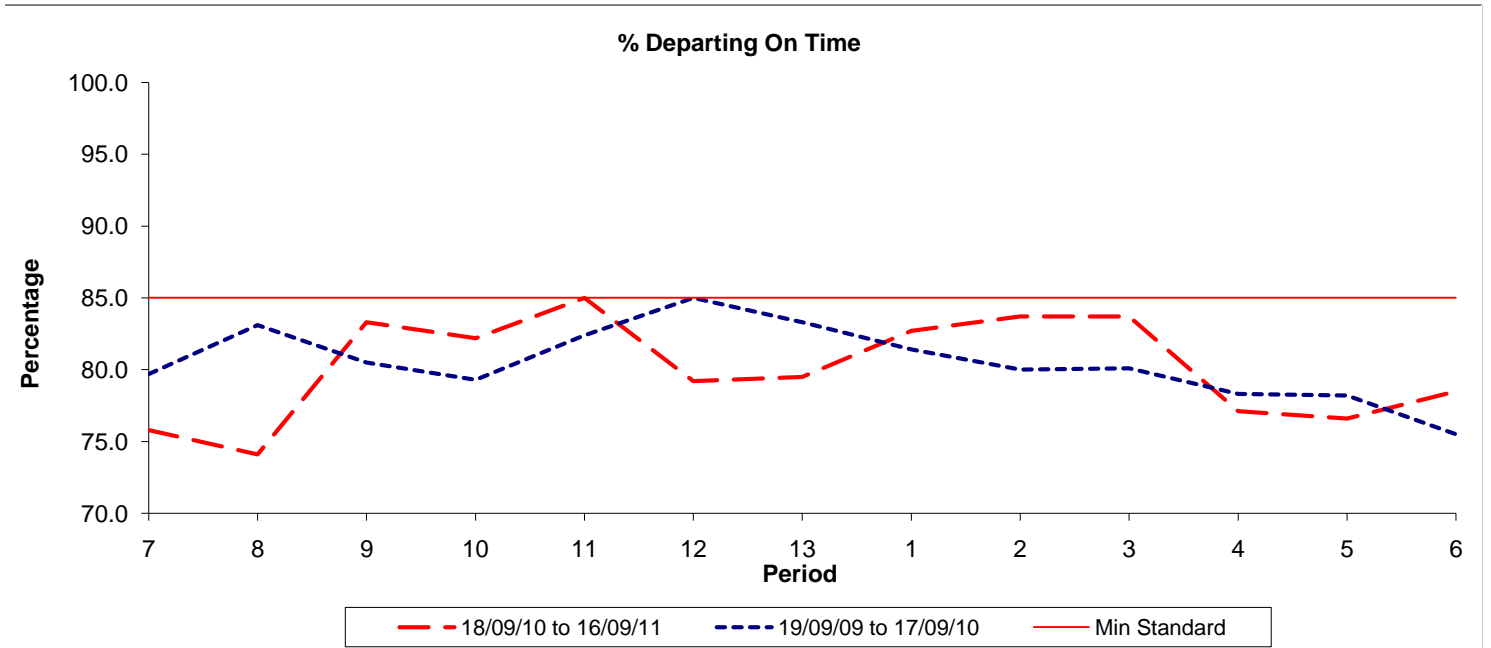

**Reliability Performance ( Low Frequency )**

Date Range / Period	7	8	9	10	11	12	13	1	2	3	4	5	6
18/09/10 to 16/09/11	75.80	74.10	83.30	82.20	85.00	79.20	79.50	82.70	83.70	83.70	77.10	76.60	78.50
19/09/09 to 17/09/10	79.70	83.10	80.50	79.30	82.40	85.00	83.30	81.40	80.00	80.10	78.30	78.20	75.50
Min Standard	85.00	85.00	85.00	85.00	85.00	85.00	85.00	85.00	85.00	85.00	85.00	85.00	85.00

On Time figures are based on 12 weeks data

**Kilometre Performance**

Date Range / Period	7	8	9	10	11	12	13	1	2	3	4	5	6
18/09/10 to 16/09/11	99.51	99.07	98.12	96.35	98.70	98.60	98.03	98.97	98.35	98.01	96.94	98.21	98.12
19/09/09 to 17/09/10	96.43	98.34	98.40	96.45	98.63	98.19	98.69	98.20	99.28	98.64	98.27	98.94	98.27
Min Standard	99.00	99.00	99.00	99.00	99.00	99.00	99.00	99.00	99.00	99.00	99.00	99.00	99.00

Kilometre figures are based on 4 weeks data