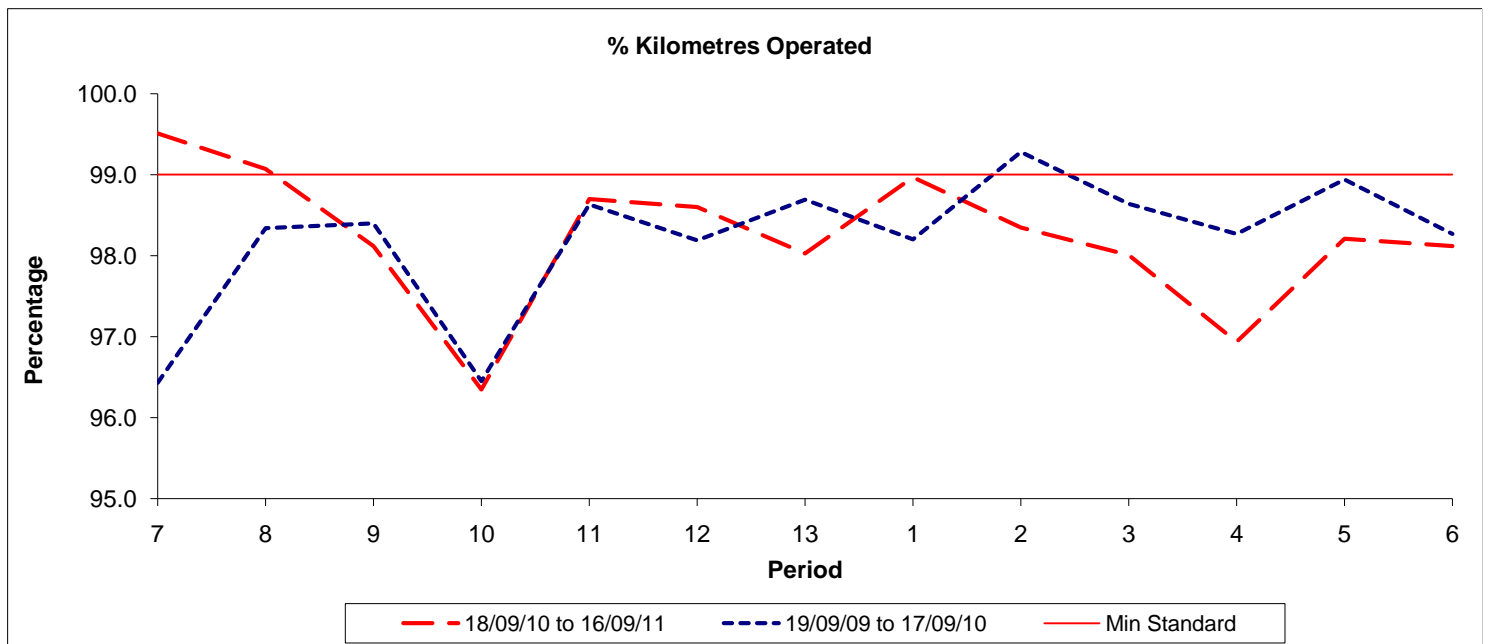

**Reliability Performance ( Low Frequency )**

Date Range / Period	7	8	9	10	11	12	13	1	2	3	4	5	6
18/09/10 to 16/09/11	75.80	74.10	83.30	82.20	85.00	79.20	79.50	82.70	83.70	83.70	77.10	76.60	78.50
19/09/09 to 17/09/10	79.70	83.10	80.50	79.30	82.40	85.00	83.30	81.40	80.00	80.10	78.30	78.20	75.50
Min Standard	85.00	85.00	85.00	85.00	85.00	85.00	85.00	85.00	85.00	85.00	85.00	85.00	85.00

On Time figures are based on 12 weeks data

**Kilometre Performance**

Date Range / Period	7	8	9	10	11	12	13	1	2	3	4	5	6
18/09/10 to 16/09/11	99.51	99.07	98.12	96.35	98.70	98.60	98.03	98.97	98.35	98.01	96.94	98.21	98.12
19/09/09 to 17/09/10	96.43	98.34	98.40	96.45	98.63	98.19	98.69	98.20	99.28	98.64	98.27	98.94	98.27
Min Standard	99.00	99.00	99.00	99.00	99.00	99.00	99.00	99.00	99.00	99.00	99.00	99.00	99.00

Kilometre figures are based on 4 weeks data